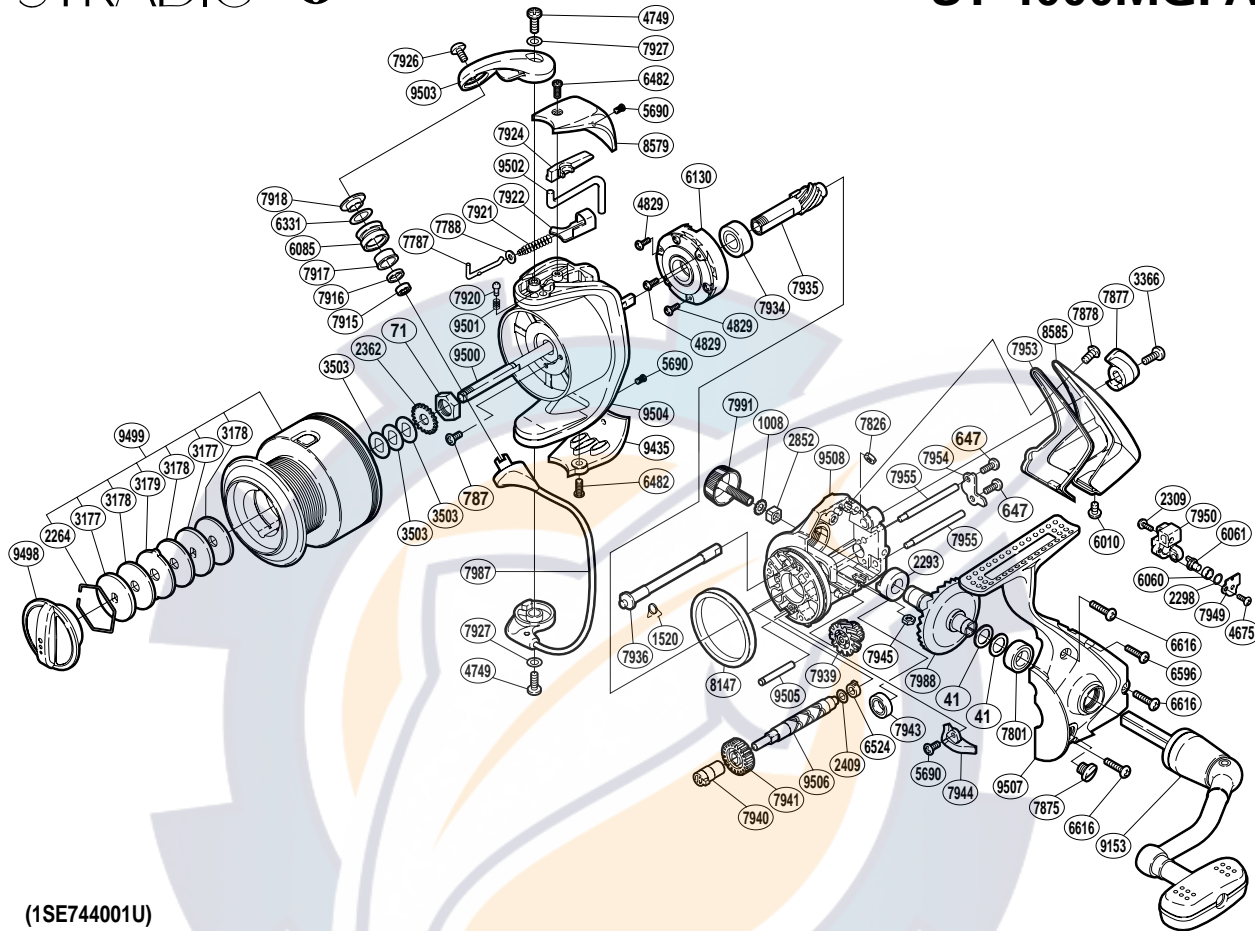

# SHIMANO®

STRADIC 

ST-4000MGFA

(1SE744001U)

Part No.	Description	Part No.	Description	Part No.	Description
RD 0041	Washer	RD 6482	Screw	RD 7944	Bail Trip Strike
RD 0071	Rotor Nut	RD 6524	Worm Bushing (rear)	RD 7945	Nut
RD 0647	Screw	RD 6596	Screw	RD 7949	Oscillating Pawl Cover
RD 0787	Screw	RD 6616	Screw	RD 7950	Oscillating Slider
RD 1008	Handle Lock Washer	RD 7787	Bail Spring Guide (A)	RD 7953	Rear Shield
RD 1520	Anti-Reverse Cam Spring	RD 7788	Spring Guide (A) Support	RD 7954	Worm Shaft Retainer
RD 2264	Drag Washers Retainer	RD 7801	Ball Bearing	RD 7955	Oscillating Guide
RD 2293	Drive Gear Bushing	RD 7826	Nut	RD 7987	Bail Assembly
RD 2298	Spacer	RD 7875	Oil Cap	RD 7988	Drive Gear
RD 2309	Screw	RD 7877	Anti-Reverse Lever	RD 7991	Handle Screw Cap
RD 2362	Spool Support	RD 7878	Screw	RD 8147	Friction Ring
RD 2409	Spacer	RD 7915	Ball Bearing	RD 8579	Bail Spring Cover
RD 2852	Handle Screw Lock	RD 7916	Bearing Spacer	RD 8585	Rear Protector
RD 3177	Key Washer	RD 7917	Line Roller Bushing	RD 9153	Handle Assembly
RD 3178	Drag Washer	RD 7918	Line Roller Washer	RD 9435	Bail Hold Support Guard
RD 3179	Eared Washer	RD 7920	Click Pin	RD 9498	Drag Knob
RD 3366	Screw	RD 7921	Bail Spring	RD 9499	Spool Assembly
RD 3503	Spool Washer	RD 7922	Bail Spring Seat	RD 9500	Main Shaft
RD 4675	Screw	RD 7924	Bail Trip Cover	RD 9501	Click Spring
RD 4749	Screw	RD 7926	Screw	RD 9502	Bail Trip Lever
RD 4829	Screw	RD 7927	Washer	RD 9503	Bail Arm
RD 5690	Screw	RD 7934	Ball Bearing	RD 9504	Rotor
RD 6010	Screw	RD 7935	Pinion Gear	RD 9505	Idle Gear (B) Shaft
RD 6060	Oscillating Slider Bushing	RD 7936	Anti-Reverse Cam	RD 9506	Worm Shaft
RD 6061	Oscillating Pawl	RD 7939	Idle Gear (B)	RD 9507	Side Cover
RD 6085	Line Roller	RD 7940	Worm Bushing (front)	RD 9508	Body
RD 6130	Roller Clutch Assembly	RD 7941	Idle Gear		
RD 6331	Line Roller Spacer	RD 7943	Ball Bearing		