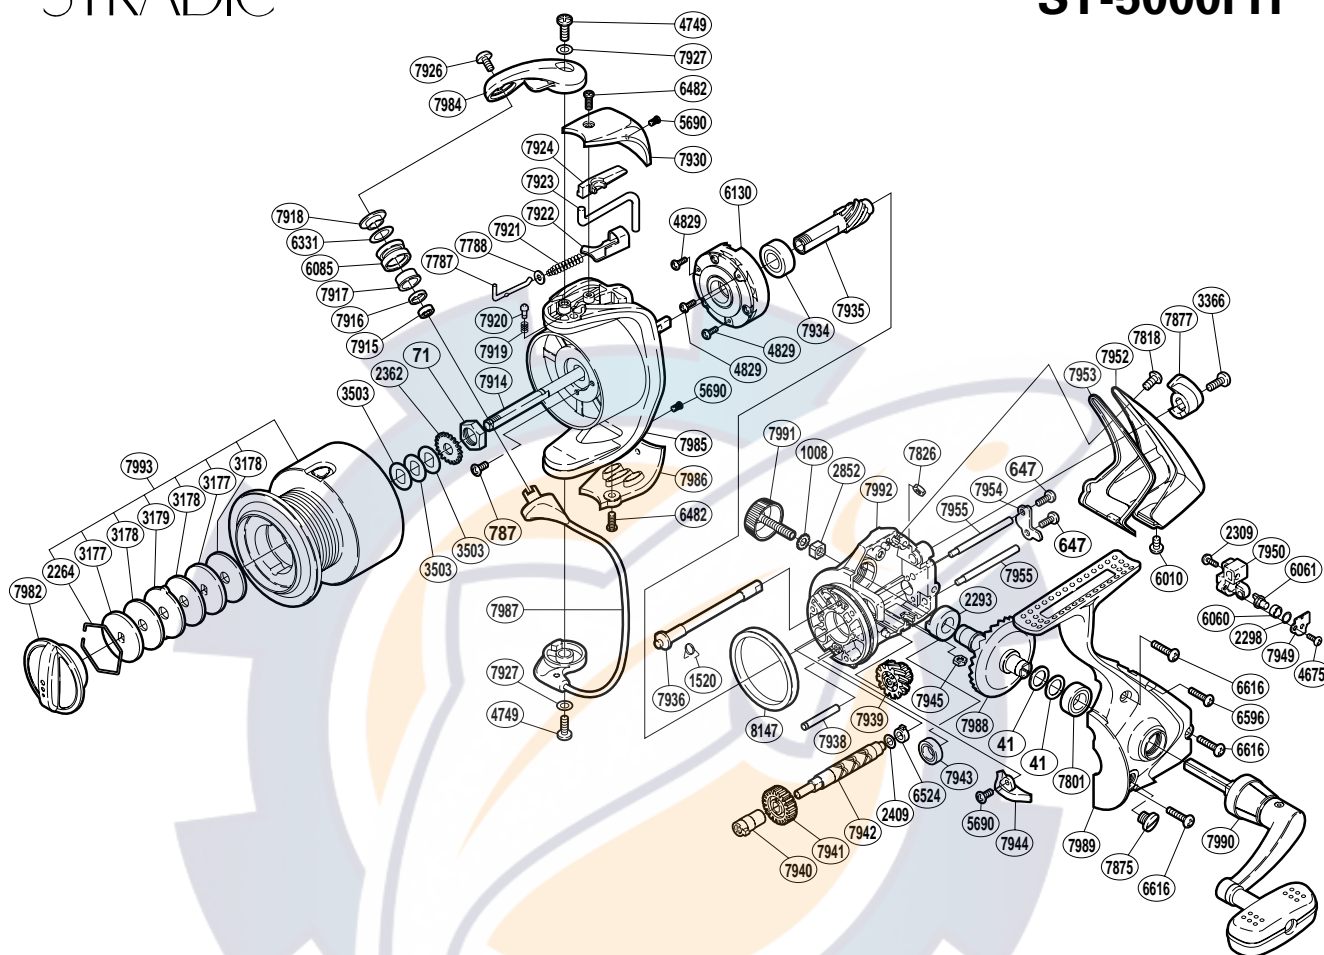

SHIMANO®

STRADIC®

ST-5000FH

Part No.	Description	Part No.	Description	Part No.	Description
RD0041	Drive Gear Washer	RD6482	Protector Screw (A)	RD7938	Idle Gear (B) Shaft
RD0071	Rotor Nut	RD6524	Worm Bushing (rear)	RD7939	Idle Gear (B)
RD0647	Worm Shaft Retainer Screw	RD6596	Side Cover Screw (small)	RD7940	Worm Bushing (front)
RD0787	Nut Lock Screw	RD6616	Side Cover Screw (large)	RD7941	Idle Gear
RD1008	Handle Lock Washer	RD7787	Bail Spring Guide (A)	RD7942	Worm Shaft
RD1520	Anti-Reverse Cam Spring	RD7788	Spring Guide (A) Support	RD7943	Ball Bearing
RD2264	Drag Washers Retainer	RD7801	Ball Bearing	RD7944	Bail Trip Strike
RD2293	Drive Gear Bushing	RD7818	Rear Protector Screw (D)	RD7945	Rear Protector Nut (A)
RD2298	Spacer	RD7826	Rear Protector Nut (B)	RD7949	Oscillating Pawl Cover
RD2309	Slider Retainer Screw	RD7875	Oil Cap	RD7950	Oscillating Slider
RD2362	Spool Support	RD7877	Anti-Reverse Lever	RD7952	Rear Protector
RD2409	Worm Shaft Spacer	RD7914	Main Shaft	RD7953	Rear Shield
RD2852	Handle Screw Lock	RD7915	Ball Bearing	RD7954	Worm Shaft Retainer
RD3177	Key Washer	RD7916	Bearing Spacer	RD7955	Oscillating Guide
RD3178	Drag Washer	RD7917	Line Roller Bushing	RD7982	Drag Knob
RD3179	Eared Washer	RD7918	Line Roller Washer	RD7984	Bail Arm
RD3366	Anti-Reverse Lever Screw	RD7919	Click Spring	RD7985	Rotor
RD3503	Spool Washer	RD7920	Click Pin	RD7986	Bail Hold Support Guard
RD4675	Oscillating Pawl Cover Screw	RD7921	Bail Spring	RD7987	Bail Assembly
RD4749	Multi-Purpose Screw	RD7922	Bail Spring Seat	RD7988	Drive Gear
RD4829	Roller Clutch Screw	RD7923	Bail Trip Lever	RD7989	Side Cover
RD5690	Multi-Purpose Screw	RD7924	Bail Trip Cover	RD7990	Handle Assembly
RD6010	Rear Protector Screw (C)	RD7926	Line Roller Screw	RD7991	Handle Screw Cap
RD6060	Oscillating Slider Bushing	RD7927	Adjusting Washer	RD7992	Body
RD6061	Oscillating Pawl	RD7930	Bail Spring Cover	RD7993	Spool Assembly
RD6085	Line Roller	RD7934	Ball Bearing	RD8147	Friction Ring
RD6130	Roller Clutch Assembly	RD7935	Pinion Gear		
RD6331	Line Roller Spacer	RD7936	Anti-Reverse Cam		