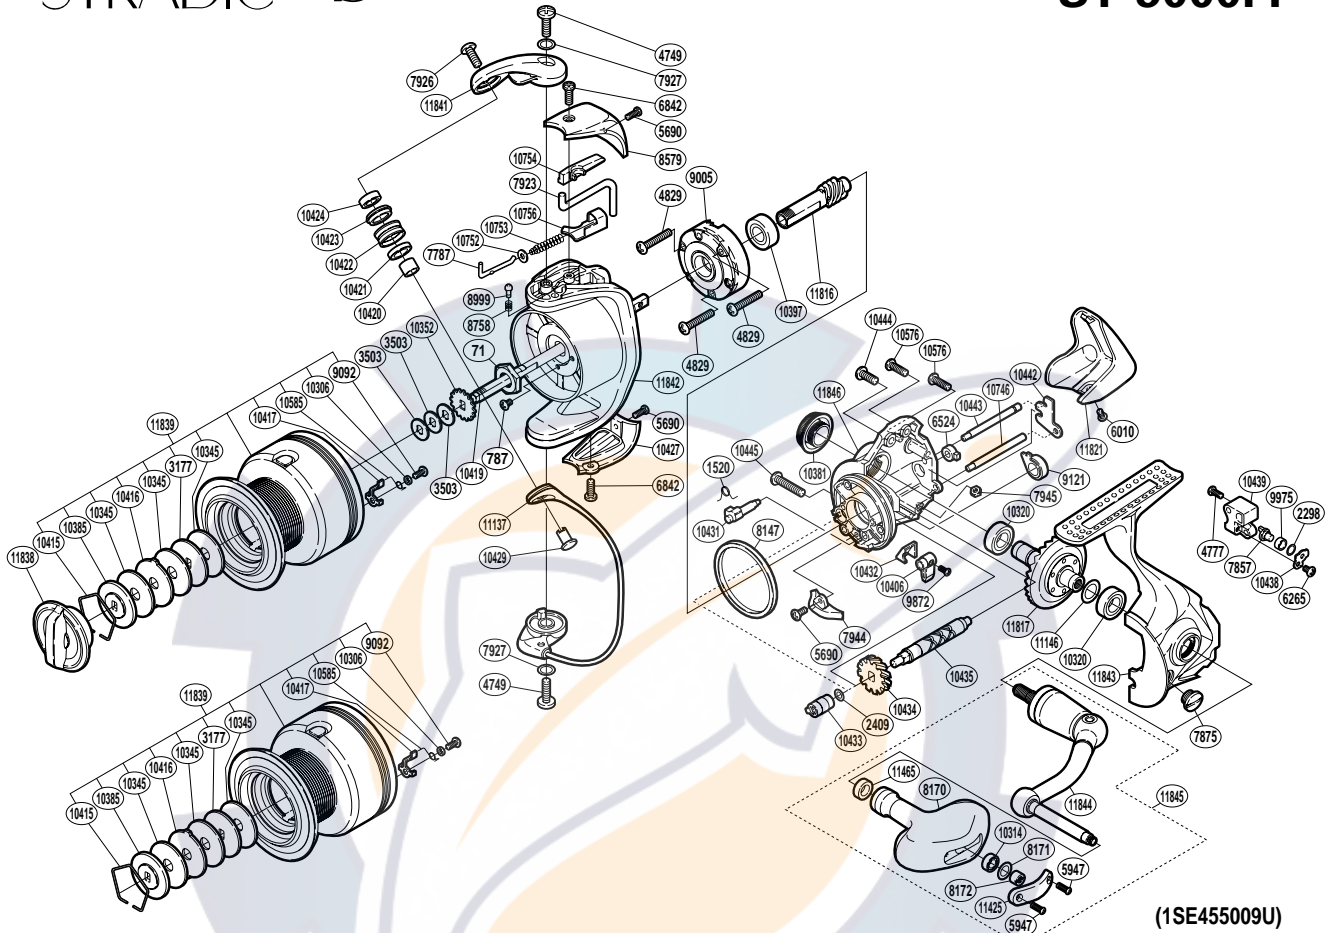

SHIMANO

STRADIC

A-RB

ST-5000FI

(1SE455009U)

Part No.	Description	Part No.	Description	Part No.	Description
RD 0071	Rotor Nut	RD 8999	Click Pin	RD10435	Worm Shaft
RD 0787	Screw	RD 9005	Roller Clutch Assembly	RD10438	Oscillating Pawl Cover
RD 1520	Anti-Reverse Cam Spring	RD 9092	Screw	RD10439	Oscillating Slider
RD 2298	Spacer	RD 9121	Bushing	RD10442	Worm Shaft Retainer
RD 2409	Spacer	RD 9872	Screw	RD10443	Oscillating Guide
RD 3177	Key Washer	RD 9975	Oscillating Slider Bushing	RD10444	Screw
RD 3503	Spool Washer	RD10306	Drag Click Collar	RD10445	Screw
RD 4749	Screw	RD10314	Ball Bearing	RD10576	Screw
RD 4777	Screw	RD10320	Ball Bearing	RD10585	Click Spring
RD 4829	Screw	RD10345	Drag Washer	RD10746	Oscillating Guide B
RD 5690	Screw	RD10352	Spool Support	RD10752	Spring Guide A Support
RD 5947	Screw	RD10381	Handle Screw Cap	RD10753	Bail Spring
RD 6010	Screw	RD10385	Key Washer	RD10754	Bail Trip Cover
RD 6265	Screw	RD10397	Ball Bearing	RD10756	Bail Spring Seat
RD 6482	Screw	RD10406	Anti-Reverse Lever	RD11137	Bail Assembly
RD 6524	Worm Bushing (rear)	RD10415	Drag Washers Retainer	RD11146	Washer
RD 7787	Bail Spring Guide A	RD10416	Eared Washer	RD11425	Handle Knob I.D. Plate
RD 7857	Oscillating Pawl	RD10417	Drag Click	RD11465	Handle Knob Shaft Collar
RD 7875	Oil Cap	RD10419	Main Shaft	RD11816	Pinion Gear
RD 7923	Bail Trip Lever	RD10420	Bearing Spacer	RD11817	Drive Gear
RD 7926	Screw	RD10421	Line Roller Collar	RD11821	Rear Protector
RD 7927	Washer	RD10422	Line Roller	RD11838	Drag Knob
RD 7944	Bail Trip Strike	RD10423	Line Roller Bushing	RD11839	Spool Assembly
RD 7945	Nut	RD10424	Ball Bearing	RD11841	Bail Arm
RD 8147	Friction Ring	RD10427	Bail Hold Support Guard	RD11842	Rotor
RD 8170	Handle Knob	RD10429	Line Roller Support	RD11843	Side Cover
RD 8171	Washer	RD10431	Anti-Reverse Cam	RD11844	Handle Shank Assembly
RD 8172	Handle Knob Nut	RD10432	Anti-Reverse Lever Cover	RD11845	Handle Assembly
RD 8579	Bail Spring Cover	RD10433	Worm Bushing (front)	RD11846	Body
RD 8758	Click Spring	RD10434	Idle Gear		