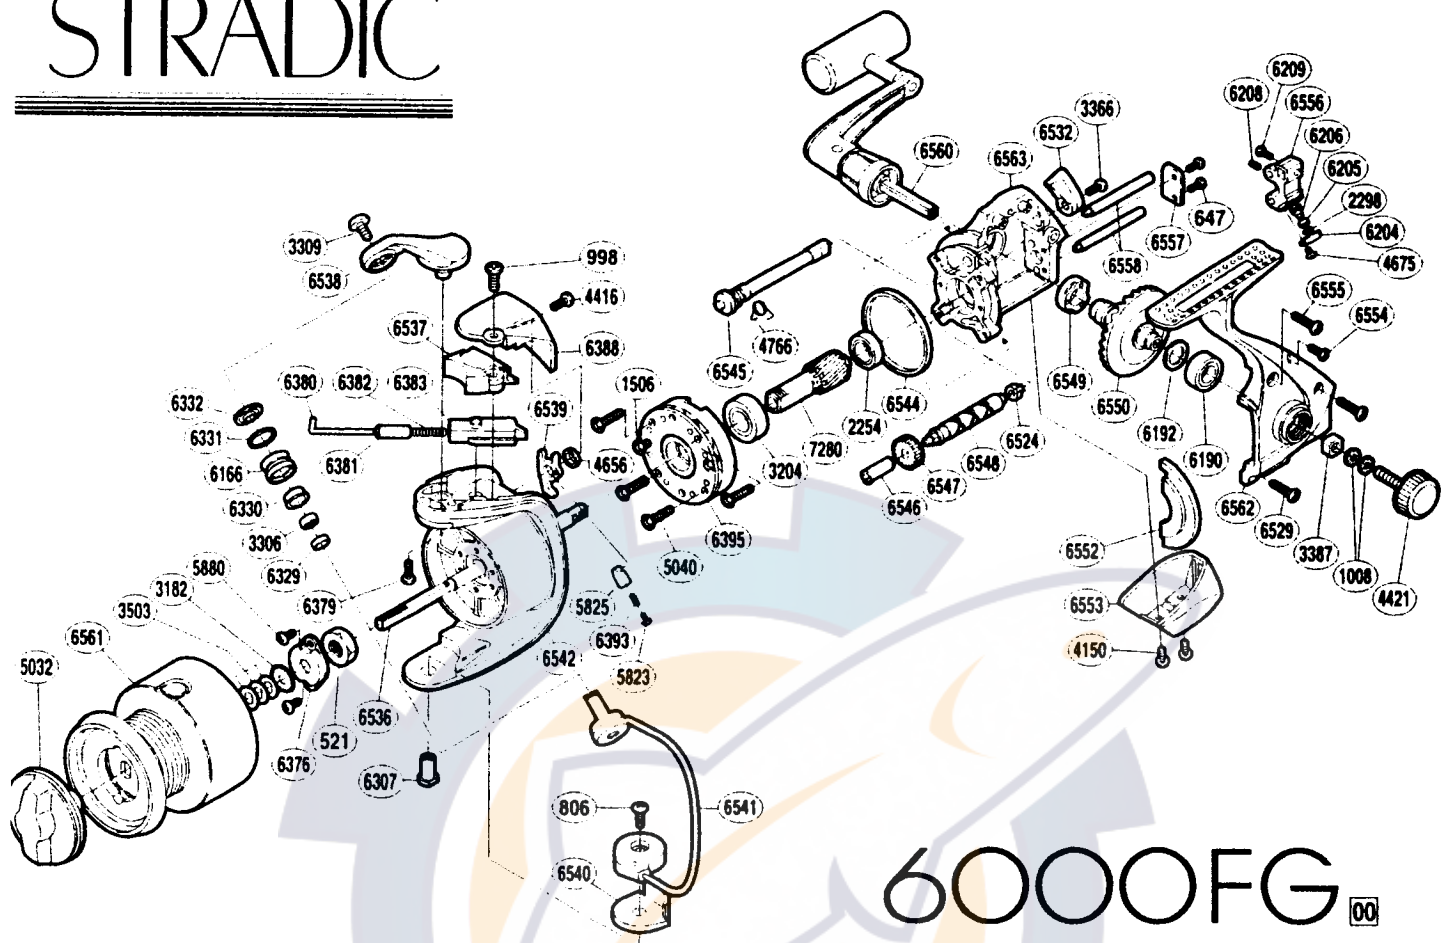

STRADIC

| RD No. | PARTS NAMES | RD No. | PARTS NAMES | RD No. | PARTS NAMES |
|--------|------------------------------|--------|----------------------------|--------|---------------------------|
| 0521 | Rotor Nut | 6166 | Line Roller | 6537 | Bail Spring Cover |
| 0647 | Worm Shaft Retainer Screw | 6190 | Ball Bearing | 6538 | Bail Arm |
| 0806 | Bail Hold Support Screw | 6192 | Drive Gear Washer | 6539 | Bail Trip Lever |
| 0998 | Protector Screw (long) | 6204 | Oscillating Pawl Cover | 6540 | Bail Hold Support Spacer |
| 1008 | Handle Lock Washer | 6205 | Oscillating Slider Bushing | 6541 | Bail Assembly |
| 1506 | Clutch Cover Screw | 6206 | Oscillating Pawl | 6542 | Rotor |
| 2254 | Ball Bearing | 6208 | Set Screw | 6544 | Friction Ring |
| 2298 | Spacer | 6209 | Slider Retainer Screw | 6545 | Anti-Reverse Cam |
| 3182 | Spool Support | 6307 | Bail Hold Support Shaft | 6546 | Worm Bushing (front) |
| 3204 | Ball Bearing | 6329 | Bearing Spacer | 6547 | Idle Gear |
| 3306 | Ball Bearing | 6330 | Line Roller Bushing | 6548 | Worm Shaft |
| 3309 | Line Roller Screw | 6331 | Line Roller Spacer | 6549 | Drive Gear Bushing |
| 3366 | Anti-Reverse Lever Screw | 6332 | Line Roller Washer | 6550 | Drive Gear |
| 3387 | Handle Screw Lock | 6376 | Rotor Nut Lock Plate | 6552 | Side Cover Flange |
| 3503 | Spool Washer | 6379 | Bail Arm Screw | 6553 | Rear Protector |
| 4150 | Rear Protector Screw | 6380 | Bail Spring Guide (A) | 6554 | Side Cover Screw (small) |
| 4416 | Protector Screw (short) | 6381 | Spring Guide (A) Support | 6555 | Side Cover Screw (medium) |
| 4421 | Handle Screw Cap | 6382 | Bail Spring | 6556 | Oscillating Slider |
| 4656 | Trip Lever Spacer | 6383 | Bail Spring Guide (B) | 6557 | Worm Shaft Retainer |
| 4675 | Oscillating Pawl Cover Screw | 6388 | Rotor Protector | 6558 | Oscillating Guide |
| 4766 | Anti-Reverse Cam Spring | 6393 | Lever Spring | 6560 | Handle Assembly |
| 5032 | Drag Knob | 6395 | Roller Clutch Assembly | 6561 | Spool Assembly |
| 5040 | Roller Clutch Screw | 6524 | Worm Bushing (rear) | 6562 | Side Cover |
| 5823 | Lever Spring Guide (A) | 6529 | Side Cover Screw (long) | 6563 | Body |
| 5825 | Lever Spring Guide (B) | 6532 | Anti-Reverse Lever | 7280 | Pinion Gear |
| 5880 | Nut Lock Screw | 6536 | Main Shaft | | |