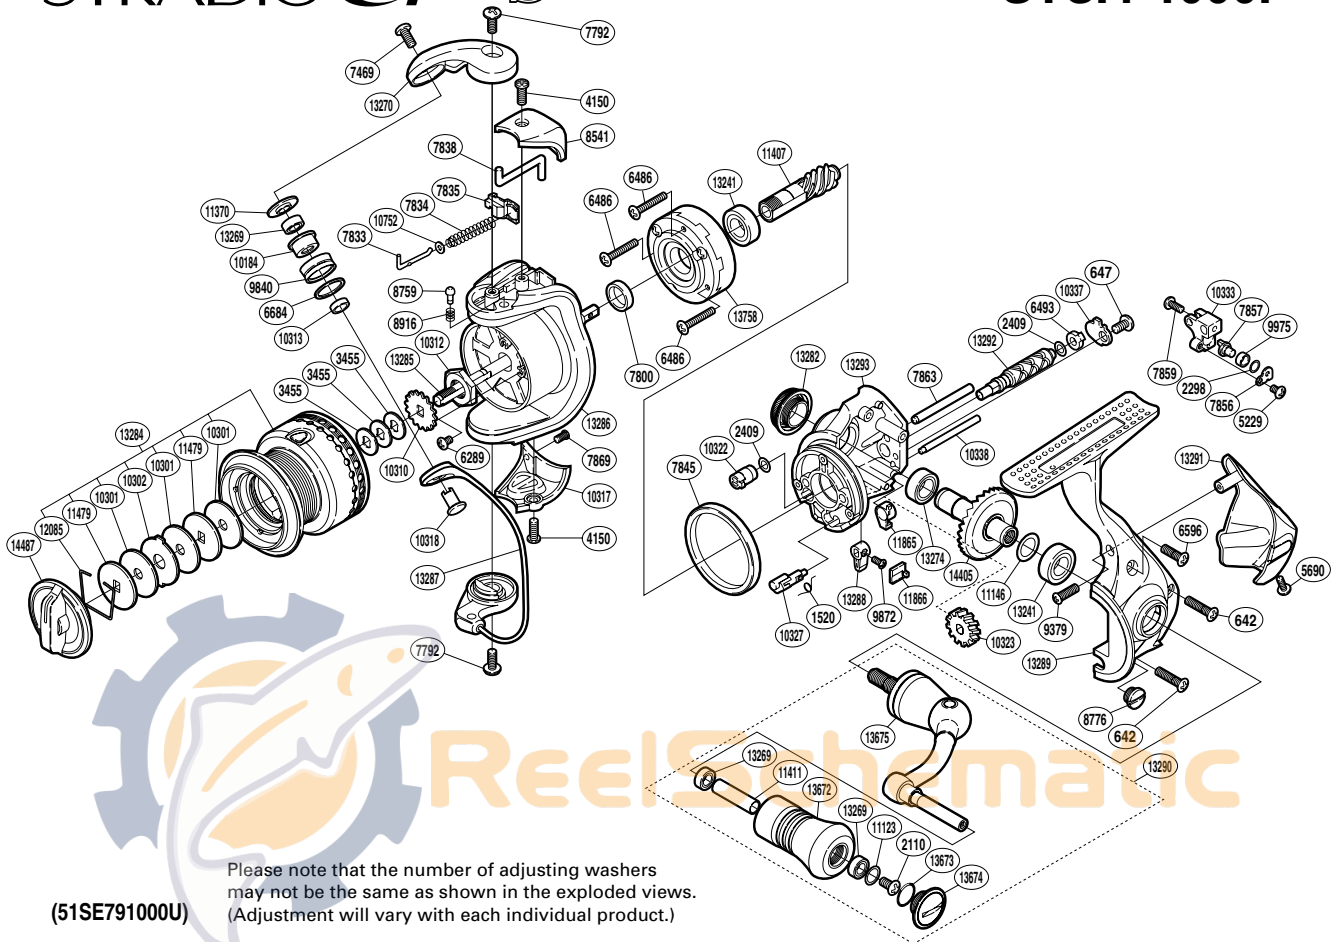

SHIMANO

STRADIC C14 SA-RB

STCI4-1000F

Please note that the number of adjusting washers may not be the same as shown in the exploded views. (Adjustment will vary with each individual product.)

(51SE791000U)