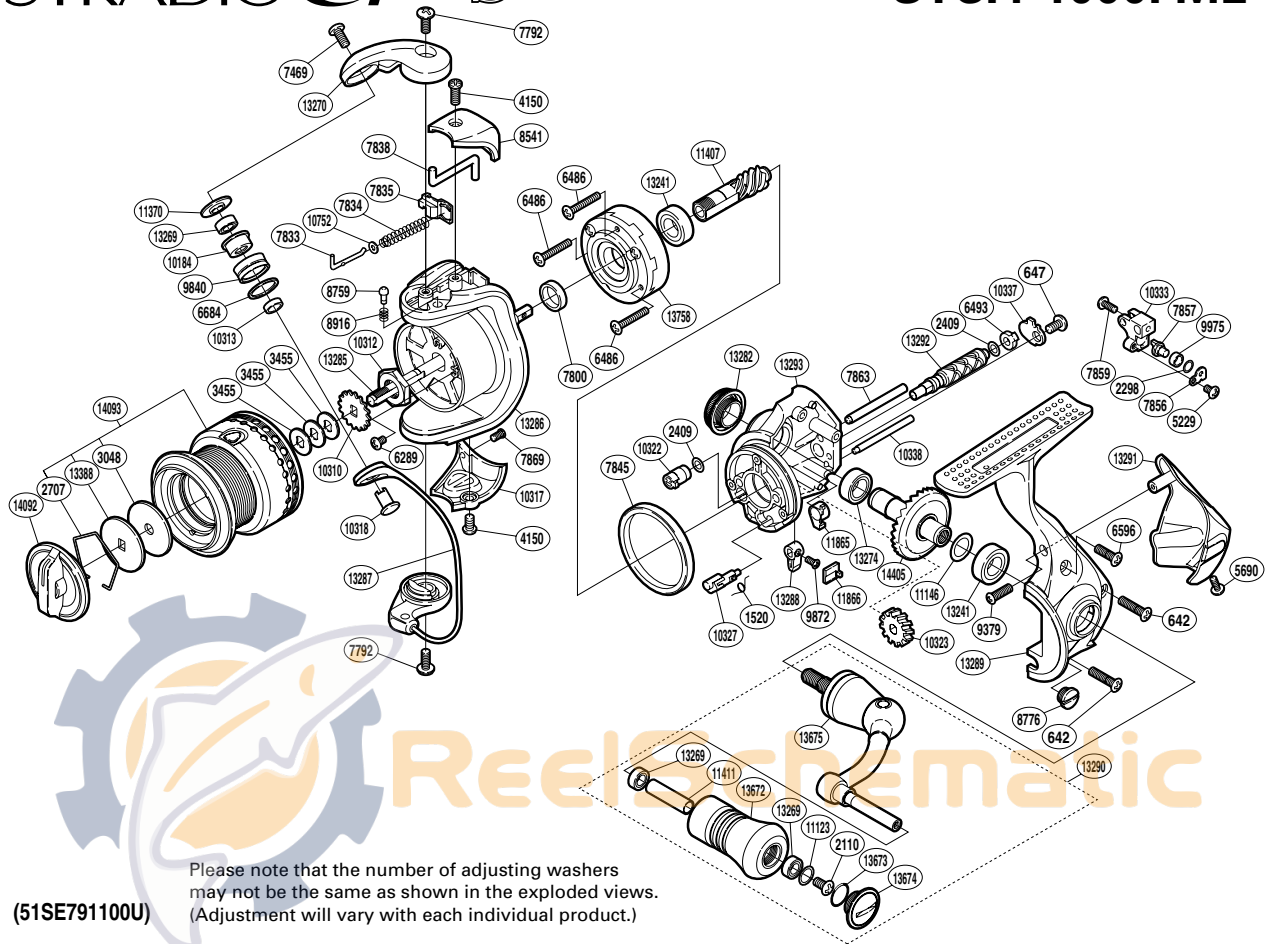

SHIMANO

STRADIC C14 SA-RB

STCI4-1000FML

Part No.	Description	Part No.	Description	Part No.	Description
RD 0642	Screw	RD 7859	Screw	RD11407	Pinion Gear
RD 0647	Screw	RD 7863	Oscillating Guide A	RD11411	Handle Knob Shaft Collar
RD 1520	Anti-Reverse Cam Spring	RD 7869	Screw	RD11865	Pinion Gear Bushing
RD 2110	Screw	RD 8541	Bail Spring Cover	RD11866	Anti-Reverse Lever Cover
RD 2298	Spacer	RD 8759	Click Pin	RD13241	Ball Bearing
RD 2409	Spacer	RD 8776	Oil Cap	RD13269	Ball Bearing
RD 2707	Drag Washers Retainer	RD 8916	Click Spring	RD13270	Bail Arm
RD 3048	Drag Washer	RD 9379	Screw	RD13274	Ball Bearing
RD 3455	Spool Washer	RD 9840	Line Roller	RD13282	Handle Screw Cap
RD 4150	Screw	RD 9872	Screw	RD13285	Main Shaft
RD 5229	Screw	RD 9975	Oscillating Slider Bushing	RD13286	Rotor
RD 5690	Screw	RD10184	Line Roller Bushing	RD13287	Bail Assembly
RD 6289	Screw	RD10310	Spool Support	RD13288	Anti-Reverse Lever
RD 6486	Screw	RD10312	Rotor Nut	RD13289	Side Cover
RD 6493	Worm Bushing (rear)	RD10313	Bearing Spacer	RD13290	Handle Assembly
RD 6596	Screw	RD10317	Bail Hold Support Guard	RD13291	Rear Protector
RD 6684	Line Roller Spacer	RD10318	Line Roller Support	RD13292	Worm Shaft
RD 7469	Screw	RD10322	Worm Bushing (front)	RD13293	Body
RD 7792	Screw	RD10323	Idle Gear	RD13388	Key Washer
RD 7800	Rotor Ring	RD10327	Anti-Reverse Cam	RD13672	Handle Knob
RD 7833	Bail Spring Guide A	RD10333	Oscillating Slider	RD13673	O Ring
RD 7834	Bail Spring	RD10337	Worm Shaft Retainer	RD13674	Handle Knob Seal
RD 7835	Bail Spring Seat	RD10338	Oscillating Guide B	RD13675	Handle Shank Assembly
RD 7838	Bail Trip Lever	RD10752	Spring Guide A Support	RD13758	Roller Clutch Assembly
RD 7845	Friction Ring	RD11123	Washer	RD14092	Drag Knob
RD 7856	Oscillating Pawl Cover	RD11146	Washer	RD14093	Spool Assembly
RD 7857	Oscillating Pawl	RD11370	Line Roller Washer	RD14405	Drive Gear