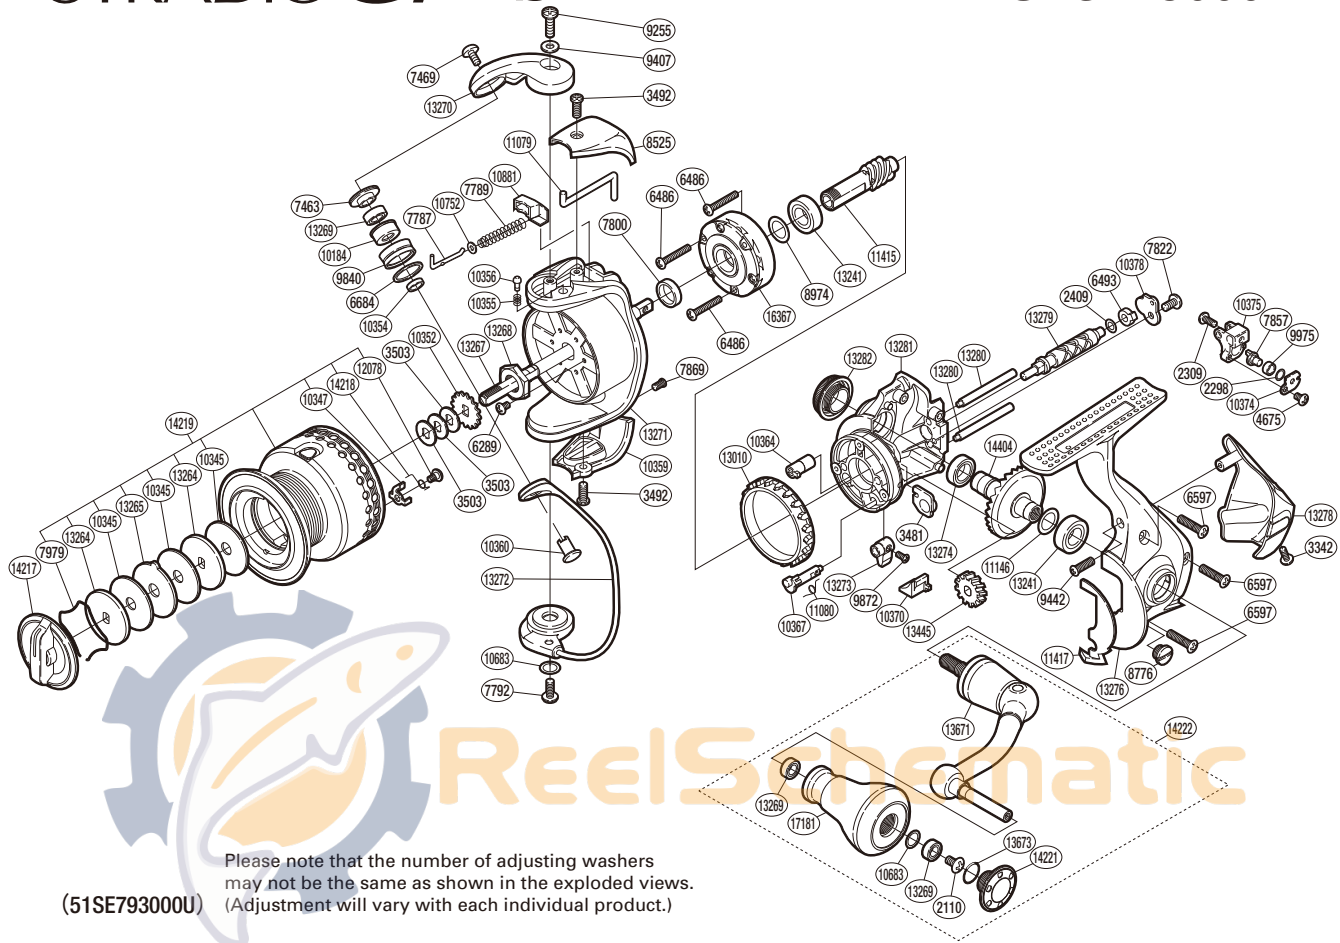

SHIMANO

STRADIC C14 SA-RB

STCI4-3000F

(51SE793000U) Please note that the number of adjusting washers may not be the same as shown in the exploded views. (Adjustment will vary with each individual product.)