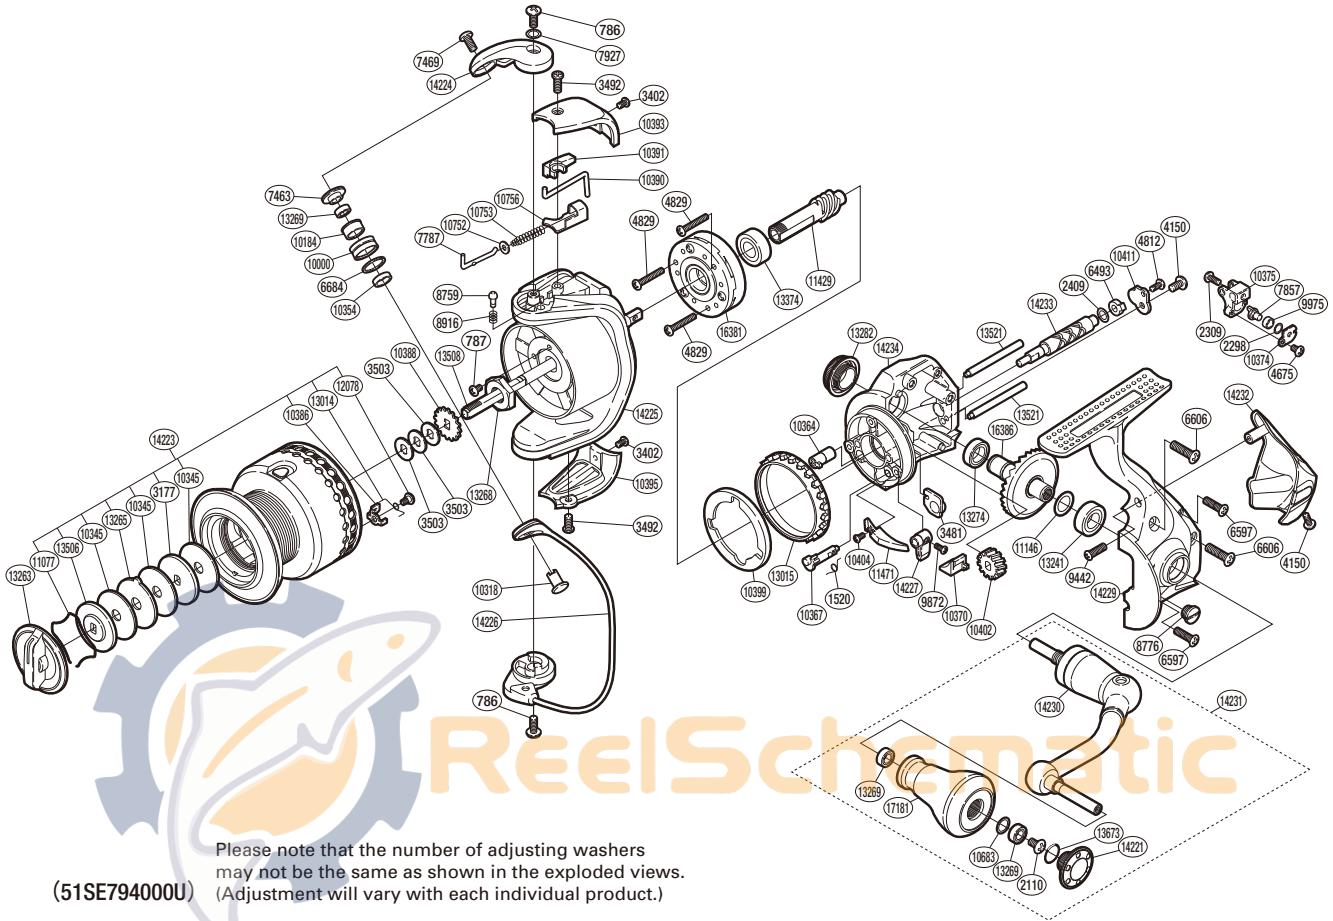

# SHIMANO

## STRADIC C14 SA-RB

## STCI4-4000F

Part No.	Description	Part No.	Description	Part No.	Description
RD 0786	Screw	RD 9975	Oscillating Slider Bushing	RD13014	Click Spring
RD 0787	Screw	RD10000	Line Roller	RD13015	Friction Ring
RD 1520	Anti-Reverse Cam Spring	RD10184	Line Roller Bushing	RD13241	Ball Bearing
RD 2110	Screw	RD10318	Line Roller Support	RD13263	Drag Knob
RD 2298	Spacer	RD10345	Drag Washer	RD13265	Eared Washer
RD 2309	Screw	RD10354	Bearing Spacer	RD13268	Rotor Nut
RD 2409	Spacer	RD10364	Worm Bushing (front)	RD13269	Ball Bearing
RD 3177	Key Washer	RD10367	Anti-Reverse Cam	RD13274	Ball Bearing
RD 3402	Screw	RD10370	Anti-Reverse Lever Cover	RD13282	Handle Screw Cap
RD 3481	Bushing	RD10374	Oscillating Pawl Cover	RD13374	Ball Bearing
RD 3492	Screw	RD10375	Oscillating Slider	RD13506	Key Washer
RD 3503	Spool Washer	RD10386	Drag Click	RD13508	Main Shaft
RD 4150	Screw	RD10388	Spool Support	RD13521	Oscillating Guide
RD 4675	Screw	RD10390	Bail Trip Lever	RD13673	O Ring
RD 4812	Screw	RD10391	Bail Trip Cover	RD14221	Handle Knob Seal
RD 4829	Screw	RD10393	Bail Spring Cover	RD14223	Spool Assembly
RD 6493	Worm Bushing (rear)	RD10395	Bail Hold Support Guard	RD14224	Bail Arm
RD 6597	Screw	RD10399	Friction Ring Collar	RD14225	Rotor
RD 6606	Screw	RD10402	Idle Gear	RD14226	Bail Assembly
RD 6684	Line Roller Spacer	RD10404	Screw	RD14227	Anti-Reverse Lever
RD 7463	Line Roller Washer	RD10411	Worm Shaft Retainer	RD14229	Side Cover
RD 7469	Screw	RD10683	Washer	RD14230	Handle Shank Assembly
RD 7787	Bail Spring Guide A	RD10752	Spring Guide A Support	RD14231	Handle Assembly
RD 7857	Oscillating Pawl	RD10753	Bail Spring	RD14232	Rear Protector
RD 7927	Washer	RD10756	Bail Spring Seat	RD14233	Worm Shaft
RD 8759	Click Pin	RD11077	Drag Washers Retainer	RD14234	Body
RD 8776	Oil Cap	RD11146	Washer	RD16381	Roller Clutch Assembly
RD 8916	Click Spring	RD11429	Pinion Gear	RD16386	Drive Gear
RD 9442	Screw	RD11471	Bail Trip Strike	RD17181	Handle Knob
RD 9872	Screw	RD12078	Screw		