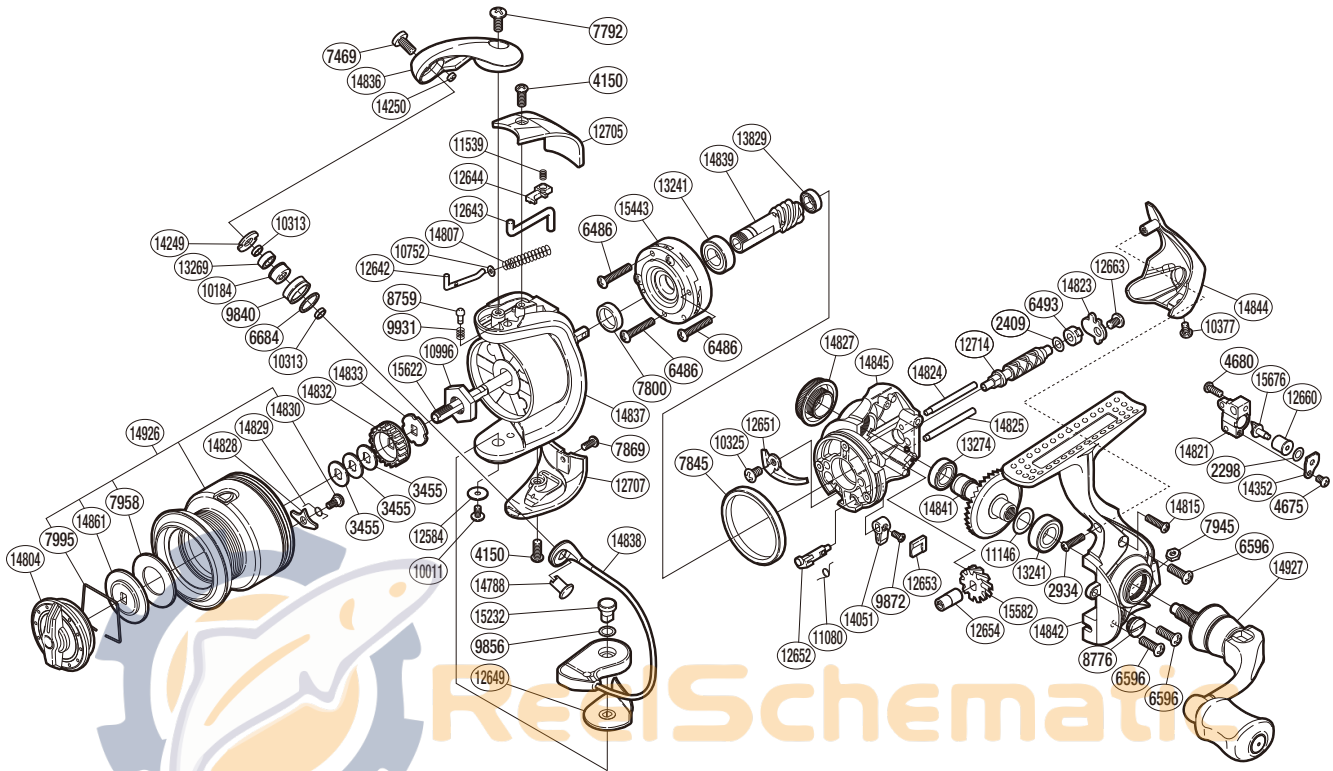

SHIMANO

STRADIC 

ST-1000FJ

Please note that the number of adjusting washers may not be the same as shown in the exploded views. (Adjustment will vary with each individual product.)

(51SE451010U)

Part No.	Description	Part No.	Description	Part No.	Description
RD 2298	Spacer	RD10377	Screw	RD14804	Drag Knob
RD 2409	Spacer	RD10752	Bail Spring Guide A Support	RD14807	Bail Spring
RD 2934	Screw	RD10996	Rotor Nut	RD14815	Screw
RD 3455	Spool Washer	RD11080	Anti-Reverse Cam Spring	RD14821	Oscillating Slider
RD 4150	Screw	RD11146	Washer	RD14823	Worm Shaft Retainer
RD 4675	Screw	RD11539	Bail Trip Lever Spring	RD14824	Oscillating Guide A
RD 4680	Screw	RD12584	Washer	RD14825	Oscillating Guide B
RD 6486	Screw	RD12642	Bail Spring Guide A	RD14827	Handle Screw Cap
RD 6493	Worm Bushing (rear)	RD12643	Bail Trip Lever	RD14828	Drag Click
RD 6596	Screw	RD12644	Bail Trip Cover	RD14829	Drag Click Spring
RD 6684	Line Roller Spacer	RD12649	Bail Hold Support Spacer	RD14830	Screw
RD 7469	Screw	RD12651	Bail Trip Strike	RD14832	Spool Support A
RD 7792	Screw	RD12652	Anti-Reverse Cam	RD14833	Spool Support B
RD 7800	Rotor Ring	RD12653	Anti-Reverse Lever Cover	RD14836	Bail Arm
RD 7845	Friction Ring	RD12654	Worm Bushing (front)	RD14837	Rotor
RD 7869	Screw	RD12660	Oscillating Slider Bushing	RD14838	Bail Assembly
RD 7945	Nut	RD12663	Screw	RD14839	Pinion Gear
RD 7958	Drag Washer	RD12705	Bail Spring Cover	RD14841	Drive Gear
RD 7995	Drag Washers Retainer	RD12707	Bail Hold Support Guard	RD14842	Side Cover
RD 8759	Click Pin	RD12714	Worm Shaft	RD14844	Rear Protector
RD 8776	Oil Cap	RD13241	Ball Bearing	RD14845	Body
RD 9840	Line Roller	RD13269	Ball Bearing	RD14861	Key Washer
RD 9856	Washer	RD13274	Ball Bearing	RD14926	Spool Assembly
RD 9872	Screw	RD13829	Ball Bearing	RD14927	Handle Assembly
RD 9931	Click Spring	RD14051	Anti-Reverse Lever	RD15232	Bail Hold Support Shaft
RD10011	Screw	RD14249	Line Roller Plate	RD15443	Roller Clutch Assembly
RD10184	Line Roller Bushing	RD14250	Line Roller Oil Cap	RD15582	Idle Gear
RD10313	Bearing Spacer	RD14352	Oscillating Pawl Cover	RD15622	Main Shaft
RD10325	Screw	RD14788	Line Roller Support	RD15676	Oscillating Pawl