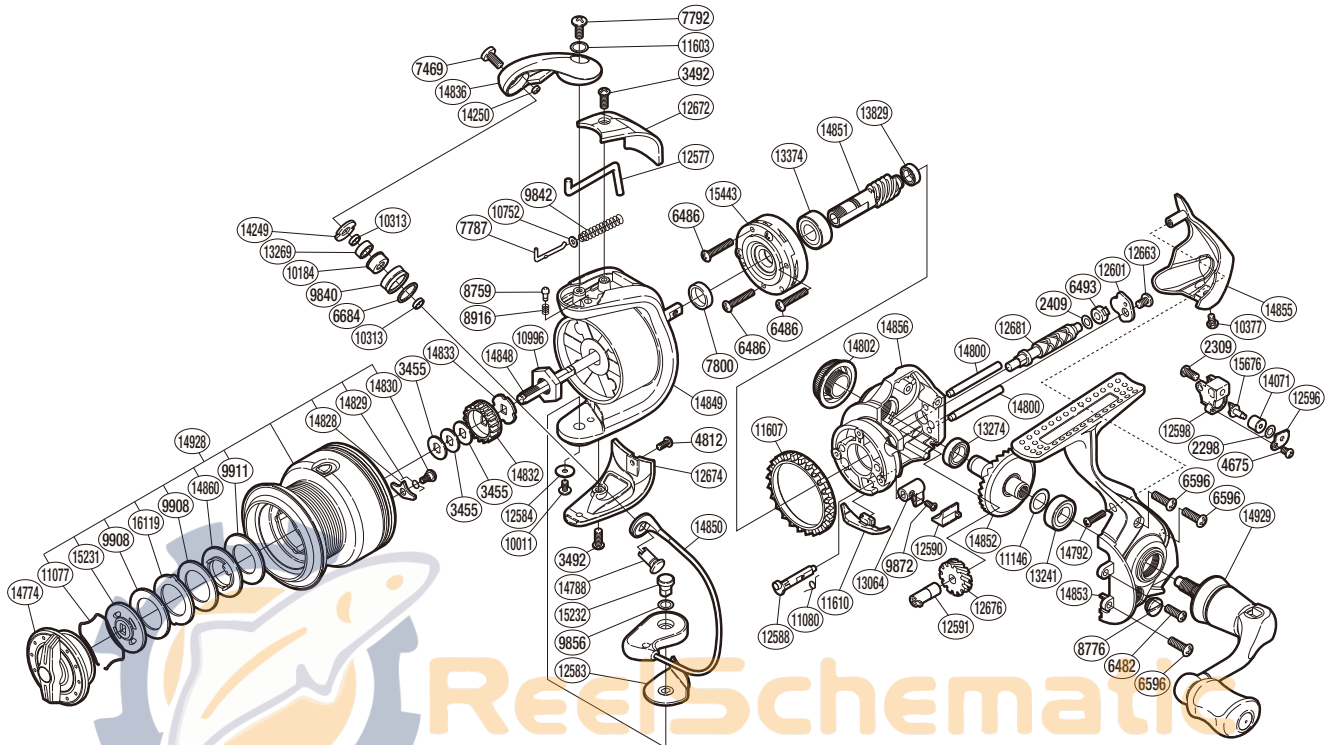

SHIMANO

STRADIC 

ST-2500FJ

Please note that the number of adjusting washers may not be the same as shown in the exploded views. (Adjustment will vary with each individual product.)

(51SE452510U)

Part No.	Description	Part No.	Description	Part No.	Description
RD 2298	Spacer	RD10752	Bail Spring Guide A Support	RD14249	Line Roller Plate
RD 2309	Screw	RD10996	Rotor Nut	RD14250	Line Roller Oil Cap
RD 2409	Spacer	RD11077	Drag Washers Retainer	RD14774	Drag Knob
RD 3455	Spool Washer	RD11080	Anti-Reverse Cam Spring	RD14788	Line Roller Support
RD 3492	Screw	RD11146	Washer	RD14792	Screw
RD 4675	Screw	RD11603	Washer	RD14800	Oscillating Guide
RD 4812	Screw	RD11607	Friction Ring	RD14802	Handle Screw Cap
RD 6482	Screw	RD11610	Bail Trip Strike	RD14828	Drag Click
RD 6486	Screw	RD12577	Bail Trip Lever	RD14829	Drag Click Spring
RD 6493	Worm Bushing (rear)	RD12583	Bail Hold Support Spacer	RD14830	Screw
RD 6596	Screw	RD12584	Washer	RD14832	Spool Support A
RD 6684	Line Roller Spacer	RD12588	Anti-Reverse Cam	RD14833	Spool Support B
RD 7469	Screw	RD12590	Anti-Reverse Lever Cover	RD14836	Bail Arm
RD 7787	Bail Spring Guide A	RD12591	Worm Bushing (front)	RD14848	Main Shaft
RD 7792	Screw	RD12596	Oscillating Pawl Cover	RD14849	Rotor
RD 7800	Rotor Ring	RD12598	Oscillating Slider	RD14850	Bail Assembly
RD 8759	Click Pin	RD12601	Worm Shaft Retainer	RD14851	Pinion Gear
RD 8776	Oil Cap	RD12663	Screw	RD14852	Drive Gear
RD 8916	Click Spring	RD12672	Bail Spring Cover	RD14853	Side Cover
RD 9840	Line Roller	RD12674	Bail Hold Support Guard	RD14855	Rear Protector
RD 9842	Bail Spring	RD12676	Idle Gear	RD14856	Body
RD 9856	Washer	RD12681	Worm Shaft	RD14860	Key Washer
RD 9872	Screw	RD13064	Anti-Reverse Lever	RD14928	Spool Assembly
RD 9908	Drag Washer	RD13241	Ball Bearing	RD14929	Handle Assembly
RD 9911	Drag Washer	RD13269	Ball Bearing	RD15231	Key Washer
RD10011	Screw	RD13274	Ball Bearing	RD15232	Bail Hold Support Shaft
RD10184	Line Roller Bushing	RD13374	Ball Bearing	RD15443	Roller Clutch Assembly
RD10313	Bearing Spacer	RD13829	Ball Bearing	RD15676	Oscillating Pawl
RD10377	Screw	RD14071	Oscillating Slider Bushing	RD16119	Eared Washer