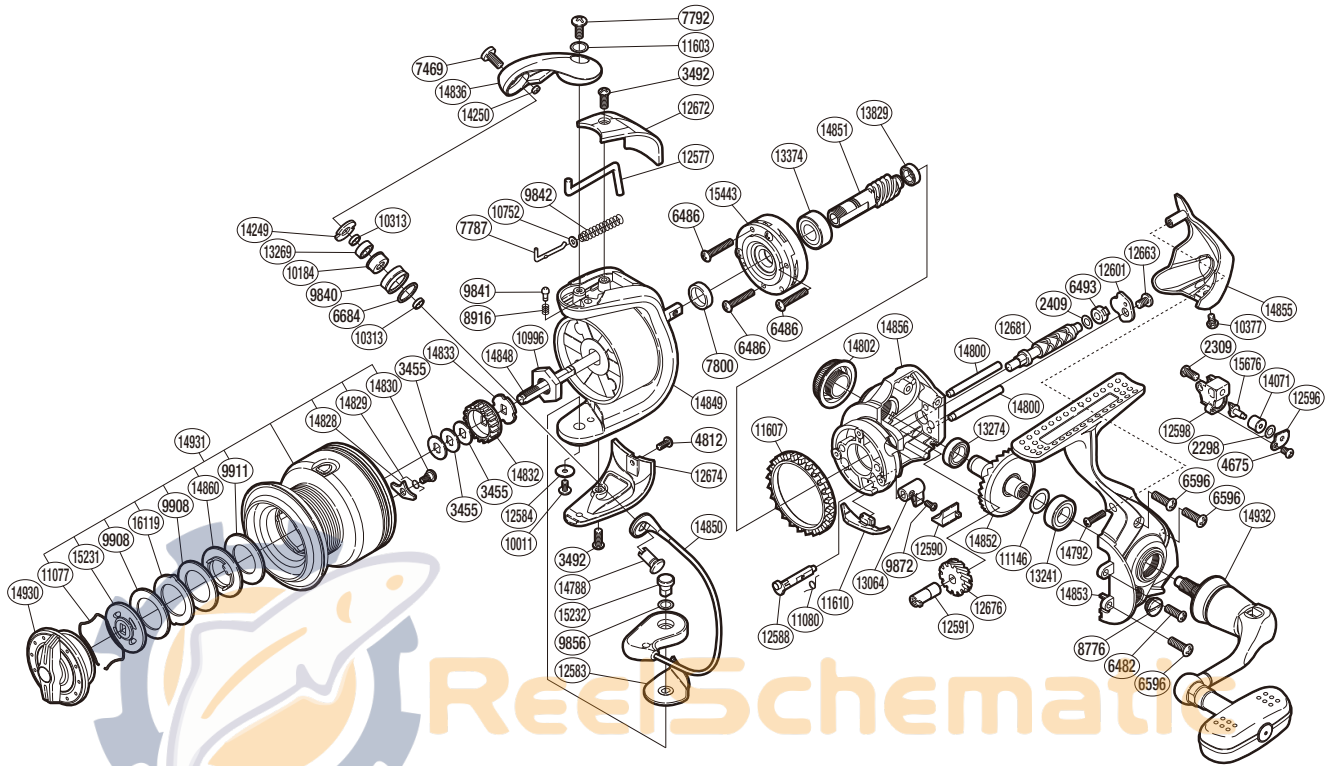

SHIMANO

STRADIC 

ST-3000FJ

Please note that the number of adjusting washers may not be the same as shown in the exploded views. (Adjustment will vary with each individual product.)

(51SE453010U)

Part No.	Description	Part No.	Description	Part No.	Description
RD 2298	Spacer	RD10752	Bail Spring Guide A Support	RD14249	Line Roller Plate
RD 2309	Screw	RD10996	Rotor Nut	RD14250	Line Roller Oil Cap
RD 2409	Spacer	RD11077	Drag Washers Retainer	RD14788	Line Roller Support
RD 3455	Spool Washer	RD11080	Anti-Reverse Cam Spring	RD14792	Screw
RD 3492	Screw	RD11146	Washer	RD14800	Oscillating Guide
RD 4675	Screw	RD11603	Washer	RD14802	Handle Screw Cap
RD 4812	Screw	RD11607	Friction Ring	RD14828	Drag Click
RD 6482	Screw	RD11610	Bail Trip Strike	RD14829	Drag Click Spring
RD 6486	Screw	RD12577	Bail Trip Lever	RD14830	Screw
RD 6493	Worm Bushing (rear)	RD12583	Bail Hold Support Spacer	RD14832	Spool Support A
RD 6596	Screw	RD12584	Washer	RD14833	Spool Support B
RD 6684	Line Roller Spacer	RD12588	Anti-Reverse Cam	RD14836	Bail Arm
RD 7469	Screw	RD12590	Anti-Reverse Lever Cover	RD14848	Main Shaft
RD 7787	Bail Spring Guide A	RD12591	Worm Bushing (front)	RD14849	Rotor
RD 7792	Screw	RD12596	Oscillating Pawl Cover	RD14850	Bail Assembly
RD 7800	Rotor Ring	RD12598	Oscillating Slider	RD14851	Pinion Gear
RD 8776	Oil Cap	RD12601	Worm Shaft Retainer	RD14852	Drive Gear
RD 8916	Click Spring	RD12663	Screw	RD14853	Side Cover
RD 9840	Line Roller	RD12672	Bail Spring Cover	RD14855	Rear Protector
RD 9841	Click Pin	RD12674	Bail Hold Support Guard	RD14856	Body
RD 9842	Bail Spring	RD12676	Idle Gear	RD14860	Key Washer
RD 9856	Washer	RD12681	Worm Shaft	RD14930	Drag Knob
RD 9872	Screw	RD13064	Anti-Reverse Lever	RD14931	Spool Assembly
RD 9908	Drag Washer	RD13241	Ball Bearing	RD14932	Handle Assembly
RD 9911	Drag Washer	RD13269	Ball Bearing	RD15231	Key Washer
RD10011	Screw	RD13274	Ball Bearing	RD15232	Bail Hold Support Shaft
RD10184	Line Roller Bushing	RD13374	Ball Bearing	RD15443	Roller Clutch Assembly
RD10313	Bearing Spacer	RD13829	Ball Bearing	RD15676	Oscillating Pawl
RD10377	Screw	RD14071	Oscillating Slider Bushing	RD16119	Eared Washer