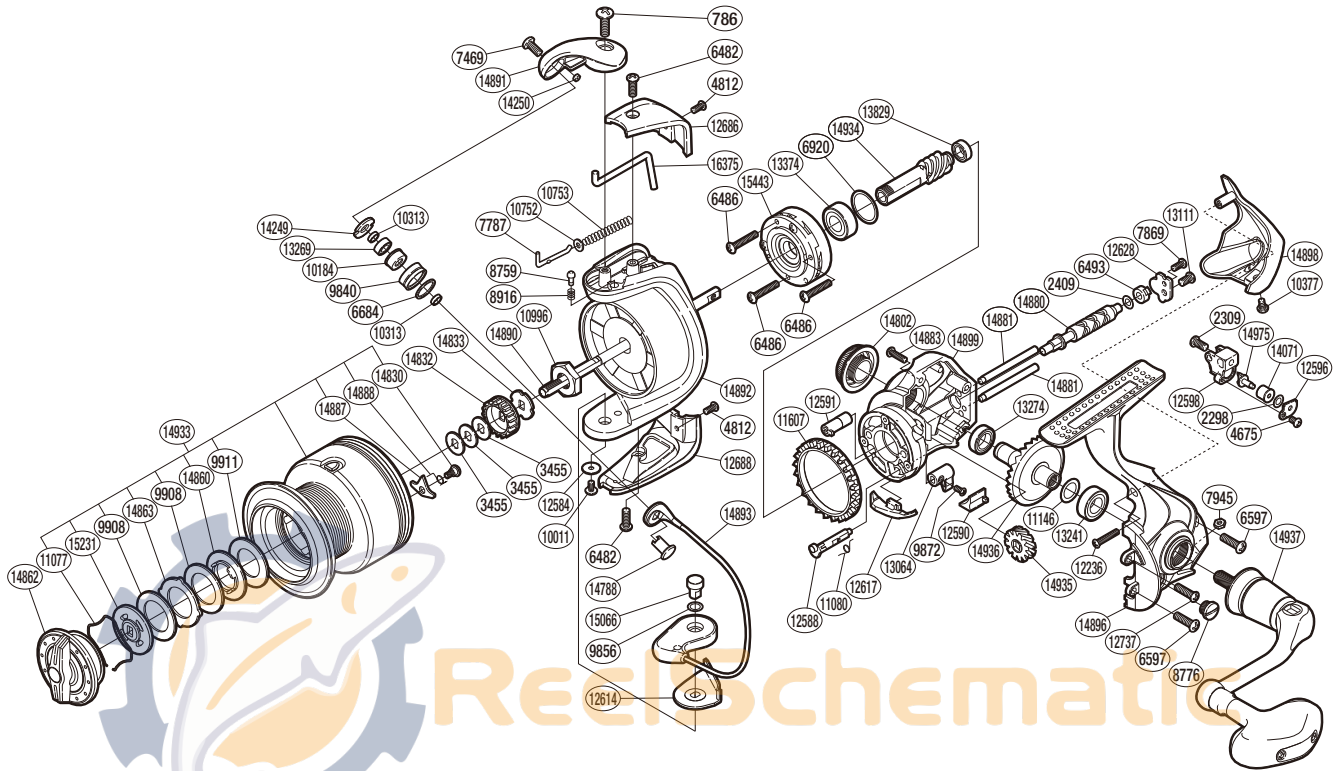

SHIMANO

STRADIC  A-RB

ST-4000FJ

Please note that the number of adjusting washers may not be the same as shown in the exploded views. (51SE454010U) (Adjustment will vary with each individual product.)

Part No.	Description	Part No.	Description	Part No.	Description
RD 0786	Screw	RD10753	Bail Spring	RD14802	Handle Screw Cap
RD 2298	Spacer	RD10996	Rotor Nut	RD14830	Screw
RD 2309	Screw	RD11077	Drag Washers Retainer	RD14832	Spool Support A
RD 2409	Spacer	RD11080	Anti-Reverse Cam Spring	RD14833	Spool Support B
RD 3455	Spool Washer	RD11146	Washer	RD14860	Key Washer
RD 4675	Screw	RD11607	Friction Ring	RD14862	Drag Knob
RD 4812	Screw	RD12236	Screw	RD14863	Eared Washer
RD 6482	Screw	RD12584	Washer	RD14880	Worm Shaft
RD 6486	Screw	RD12588	Anti-Reverse Cam	RD14881	Oscillating Guide
RD 6493	Worm Bushing (rear)	RD12590	Anti-Reverse Lever Cover	RD14883	Screw
RD 6597	Screw	RD12591	Worm Bushing (front)	RD14887	Drag Click
RD 6684	Line Roller Spacer	RD12596	Oscillating Pawl Cover	RD14888	Click Spring
RD 6920	Spacer	RD12598	Oscillating Slider	RD14890	Main Shaft
RD 7469	Screw	RD12614	Bail Hold Support Spacer	RD14891	Bail Arm
RD 7787	Bail Spring Guide A	RD12617	Bail Trip Strike	RD14892	Rotor
RD 7869	Screw	RD12628	Worm Shaft Retainer	RD14893	Bail Assembly
RD 7945	Nut	RD12686	Bail Spring Cover	RD14896	Side Cover
RD 8759	Click Pin	RD12688	Bail Hold Support Guard	RD14898	Rear Protector
RD 8776	Oil Cap	RD12737	Screw	RD14899	Body
RD 8916	Click Spring	RD13064	Anti-Reverse Lever	RD14933	Spool Assembly
RD 9840	Line Roller	RD13111	Screw	RD14934	Pinion Gear
RD 9856	Washer	RD13241	Ball Bearing	RD14935	Idle Gear
RD 9872	Screw	RD13269	Ball Bearing	RD14936	Drive Gear
RD 9908	Drag Washer	RD13274	Ball Bearing	RD14937	Handle Assembly
RD 9911	Drag Washer	RD13374	Ball Bearing	RD14975	Oscillating Pawl
RD10011	Screw	RD13829	Ball Bearing	RD15066	Bail Hold Support Shaft
RD10184	Line Roller Bushing	RD14071	Oscillating Slider Bushing	RD15231	Key Washer
RD10313	Bearing Spacer	RD14249	Line Roller Plate	RD15443	Roller Clutch Assembly
RD10377	Screw	RD14250	Line Roller Oil Cap	RD16375	Bail Trip Lever
RD10752	Bail Spring Guide A Support	RD14788	Line Roller Support		