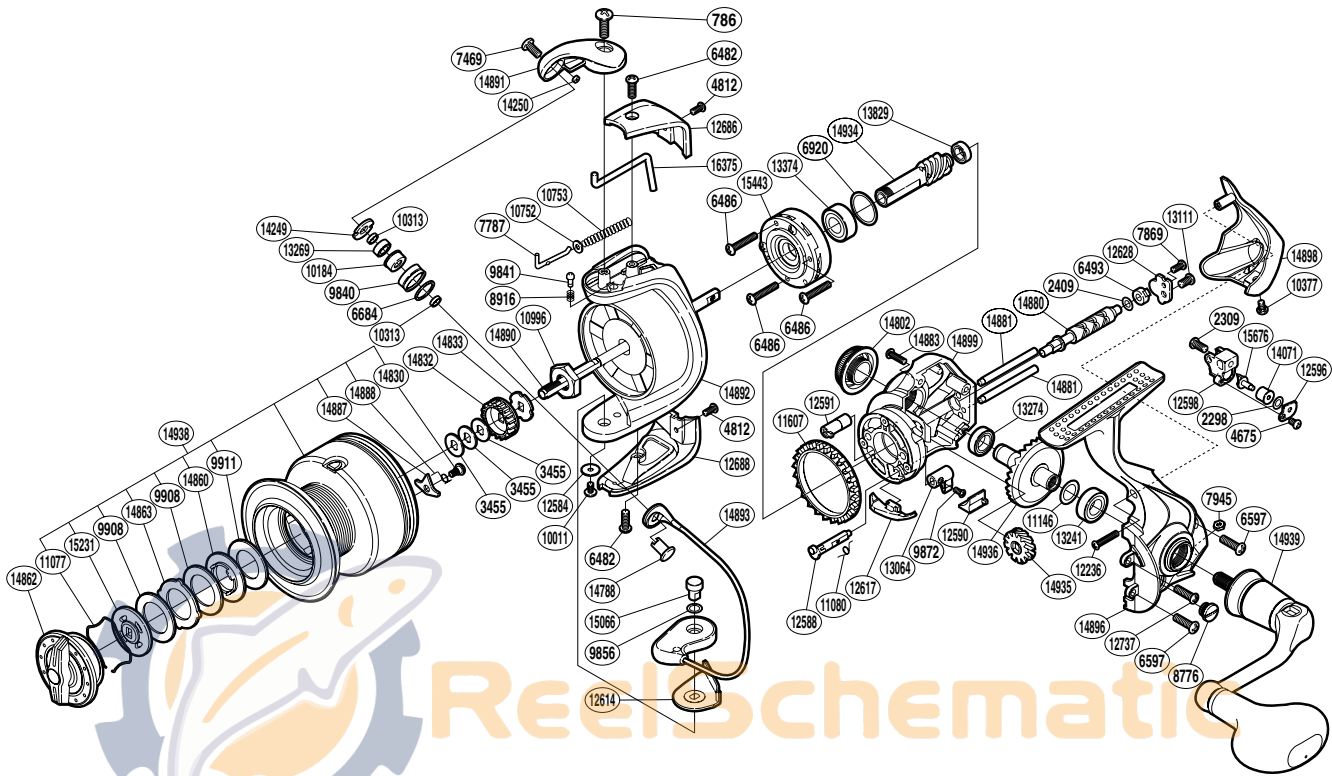

# SHIMANO

STRADIC  A-RB

ST-5000FJ

Please note that the number of adjusting washers may not be the same as shown in the exploded views. (Adjustment will vary with each individual product.)

(51SE455010U)

Part No.	Description	Part No.	Description	Part No.	Description
RD 0786	Screw	RD10753	Bail Spring	RD14802	Handle Screw Cap
RD 2298	Spacer	RD10996	Rotor Nut	RD14830	Screw
RD 2309	Screw	RD11077	Drag Washers Retainer	RD14832	Spool Support A
RD 2409	Spacer	RD11080	Anti-Reverse Cam Spring	RD14833	Spool Support B
RD 3455	Spool Washer	RD11146	Washer	RD14860	Key Washer
RD 4675	Screw	RD11607	Friction Ring	RD14862	Drag Knob
RD 4812	Screw	RD12236	Screw	RD14863	Eared Washer
RD 6482	Screw	RD12584	Washer	RD14880	Worm Shaft
RD 6486	Screw	RD12588	Anti-Reverse Cam	RD14881	Oscillating Guide
RD 6493	Worm Bushing (rear)	RD12590	Anti-Reverse Lever Cover	RD14883	Screw
RD 6597	Screw	RD12591	Worm Bushing (front)	RD14887	Drag Click
RD 6684	Line Roller Spacer	RD12596	Oscillating Pawl Cover	RD14888	Click Spring
RD 6920	Spacer	RD12598	Oscillating Slider	RD14890	Main Shaft
RD 7469	Screw	RD12614	Bail Hold Support Spacer	RD14891	Bail Arm
RD 7787	Bail Spring Guide A	RD12617	Bail Trip Strike	RD14892	Rotor
RD 7869	Screw	RD12628	Worm Shaft Retainer	RD14893	Bail Assembly
RD 7945	Nut	RD12686	Bail Spring Cover	RD14896	Side Cover
RD 8776	Oil Cap	RD12688	Bail Hold Support Guard	RD14898	Rear Protector
RD 8916	Click Spring	RD12737	Screw	RD14899	Body
RD 9840	Line Roller	RD13064	Anti-Reverse Lever	RD14934	Pinion Gear
RD 9841	Click Pin	RD13111	Screw	RD14935	Idle Gear
RD 9856	Washer	RD13241	Ball Bearing	RD14936	Drive Gear
RD 9872	Screw	RD13269	Ball Bearing	RD14938	Spool Assembly
RD 9908	Drag Washer	RD13274	Ball Bearing	RD14939	Handle Assembly
RD 9911	Drag Washer	RD13374	Ball Bearing	RD15066	Bail Hold Support Shaft
RD10011	Screw	RD13829	Ball Bearing	RD15231	Key Washer
RD10184	Line Roller Bushing	RD14071	Oscillating Slider Bushing	RD15443	Roller Clutch Assembly
RD10313	Bearing Spacer	RD14249	Line Roller Plate	RD15676	Oscillating Pawl
RD10377	Screw	RD14250	Line Roller Oil Cap	RD16375	Bail Trip Lever
RD10752	Bail Spring Guide A Support	RD14788	Line Roller Support		