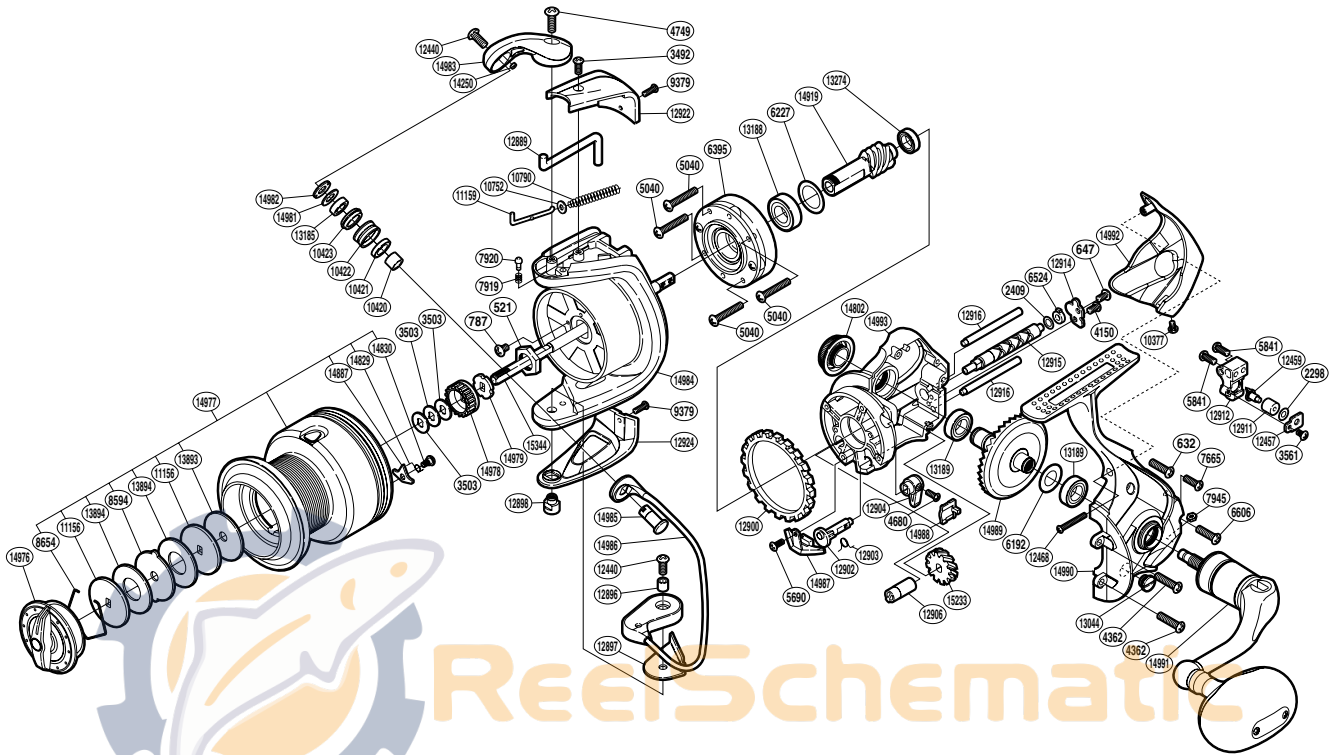

SHIMANO

STRADIC 

ST-6000FJ

Please note that the number of adjusting washers may not be the same as shown in the exploded views. (Adjustment will vary with each individual product.)

(51SE456010U)

Part No.	Description	Part No.	Description	Part No.	Description
RD 0521	Rotor Nut	RD10421	Line Roller Collar	RD13189	Ball Bearing
RD 0632	Screw	RD10422	Line Roller	RD13274	Ball Bearing
RD 0647	Screw	RD10423	Line Roller Bushing	RD13893	Drag Washer
RD 0787	Screw	RD10752	Spring Guide A Support	RD13894	Drag Washer
RD 2298	Spacer	RD10790	Bail Spring	RD14250	Line Roller Oil Cap
RD 2409	Spacer	RD11156	Key Washer	RD14802	Handle Screw Cap
RD 3492	Screw	RD11159	Bail Spring Guide A	RD14829	Drag Click Spring
RD 3503	Spool Washer	RD12440	Screw	RD14830	Screw
RD 3561	Screw	RD12457	Oscillating Pawl Cover	RD14887	Drag Click
RD 4150	Screw	RD12459	Oscillating Pawl	RD14919	Pinion Gear
RD 4362	Screw	RD12468	Screw	RD14976	Drag Knob
RD 4680	Screw	RD12889	Bail Trip Lever	RD14977	Spool Assembly
RD 4749	Screw	RD12896	Screw Collar	RD14978	Spool Support A
RD 5040	Screw	RD12897	Bail Hold Support Spacer	RD14979	Spool Support B
RD 5690	Screw	RD12898	Bail Hold Support Shaft	RD14981	Line Roller Washer
RD 5841	Screw	RD12900	Friction Ring	RD14982	Line Roller Plate
RD 6192	Washer	RD12902	Anti-Reverse Cam	RD14983	Bail Arm
RD 6227	Washer	RD12903	Anti-Reverse Cam Spring	RD14984	Rotor
RD 6395	Roller Clutch Assembly	RD12904	Anti-Reverse Lever	RD14985	Line Roller Support
RD 6524	Worm Bushing (rear)	RD12906	Worm Bushing (front)	RD14986	Bail Assembly
RD 6606	Screw	RD12911	Oscillating Slider Bushing	RD14987	Bail Trip Strike
RD 7665	Screw	RD12912	Oscillating Slider	RD14988	Anti-Reverse Lever Cover
RD 7919	Click Spring	RD12914	Worm Shaft Retainer	RD14989	Drive Gear
RD 7920	Click Pin	RD12915	Worm Shaft	RD14990	Side Cover
RD 7945	Nut	RD12916	Oscillating Guide	RD14991	Handle Assembly
RD 8594	Eared Washer	RD12922	Bail Spring Cover	RD14992	Rear Protector
RD 8654	Drag Washers Retainer	RD12924	Bail Hold Support Guard	RD14993	Body
RD 9379	Screw	RD13044	Oil Cap	RD15233	Idle Gear
RD10377	Screw	RD13185	Ball Bearing	RD15344	Main Shaft
RD10420	Bearing Spacer	RD13188	Ball Bearing		