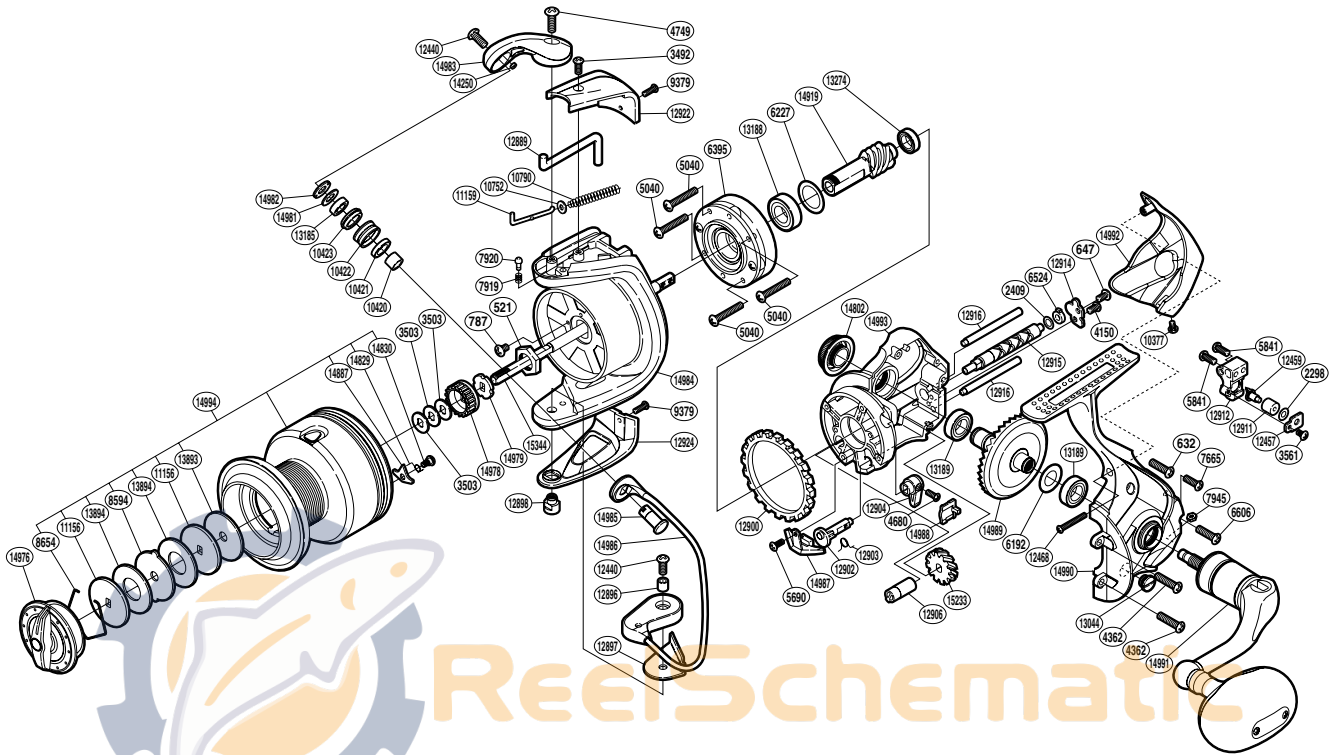

SHIMANO

STRADIC  A-RB

ST-8000FJ

Please note that the number of adjusting washers may not be the same as shown in the exploded views. (Adjustment will vary with each individual product.)

(51SE458010U)

Part No.	Description	Part No.	Description	Part No.	Description
RD 0521	Rotor Nut	RD10421	Line Roller Collar	RD13189	Ball Bearing
RD 0632	Screw	RD10422	Line Roller	RD13274	Ball Bearing
RD 0647	Screw	RD10423	Line Roller Bushing	RD13893	Drag Washer
RD 0787	Screw	RD10752	Spring Guide A Support	RD13894	Drag Washer
RD 2298	Spacer	RD10790	Bail Spring	RD14250	Line Roller Oil Cap
RD 2409	Spacer	RD11156	Key Washer	RD14802	Handle Screw Cap
RD 3492	Screw	RD11159	Bail Spring Guide A	RD14829	Drag Click Spring
RD 3503	Spool Washer	RD12440	Screw	RD14830	Screw
RD 3561	Screw	RD12457	Oscillating Pawl Cover	RD14887	Drag Click
RD 4150	Screw	RD12459	Oscillating Pawl	RD14919	Pinion Gear
RD 4362	Screw	RD12468	Screw	RD14976	Drag Knob
RD 4680	Screw	RD12889	Bail Trip Lever	RD14978	Spool Support A
RD 4749	Screw	RD12896	Screw Collar	RD14979	Spool Support B
RD 5040	Screw	RD12897	Bail Hold Support Spacer	RD14981	Line Roller Washer
RD 5690	Screw	RD12898	Bail Hold Support Shaft	RD14982	Line Roller Plate
RD 5841	Screw	RD12900	Friction Ring	RD14983	Bail Arm
RD 6192	Washer	RD12902	Anti-Reverse Cam	RD14984	Rotor
RD 6227	Washer	RD12903	Anti-Reverse Cam Spring	RD14985	Line Roller Support
RD 6395	Roller Clutch Assembly	RD12904	Anti-Reverse Lever	RD14986	Bail Assembly
RD 6524	Worm Bushing (rear)	RD12906	Worm Bushing (front)	RD14987	Bail Trip Strike
RD 6606	Screw	RD12911	Oscillating Slider Bushing	RD14988	Anti-Reverse Lever Cover
RD 7665	Screw	RD12912	Oscillating Slider	RD14989	Drive Gear
RD 7919	Click Spring	RD12914	Worm Shaft Retainer	RD14990	Side Cover
RD 7920	Click Pin	RD12915	Worm Shaft	RD14991	Handle Assembly
RD 7945	Nut	RD12916	Oscillating Guide	RD14992	Rear Protector
RD 8594	Eared Washer	RD12922	Bail Spring Cover	RD14993	Body
RD 8654	Drag Washers Retainer	RD12924	Bail Hold Support Guard	RD14994	Spool Assembly
RD 9379	Screw	RD13044	Oil Cap	RD15233	Idle Gear
RD10377	Screw	RD13185	Ball Bearing	RD15344	Main Shaft
RD10420	Bearing Spacer	RD13188	Ball Bearing		