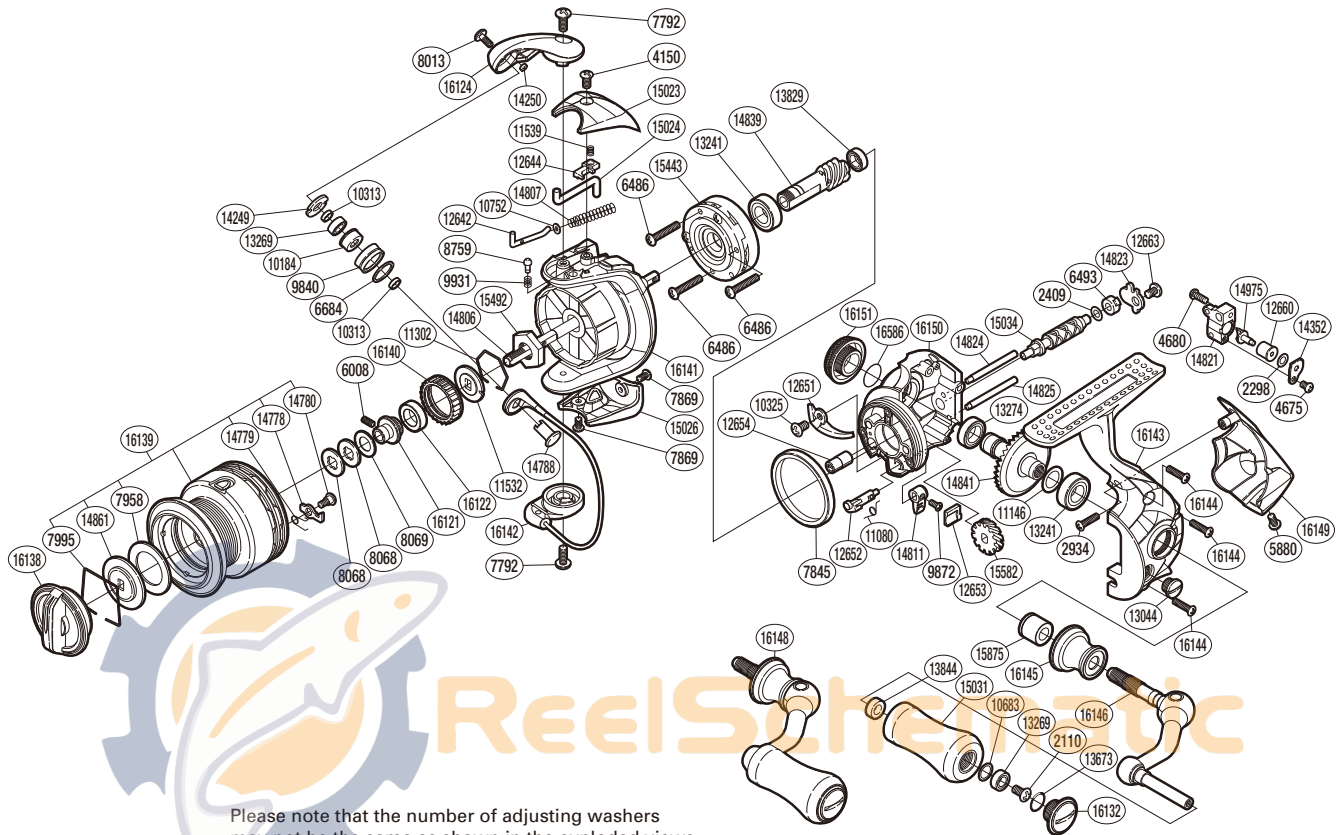

SHIMANO

STRADIC **C14+** SA-RB

STCI4+1000FA

Please note that the number of adjusting washers may not be the same as shown in the exploded views. (Adjustment will vary with each individual product.)

(51SE791001U)