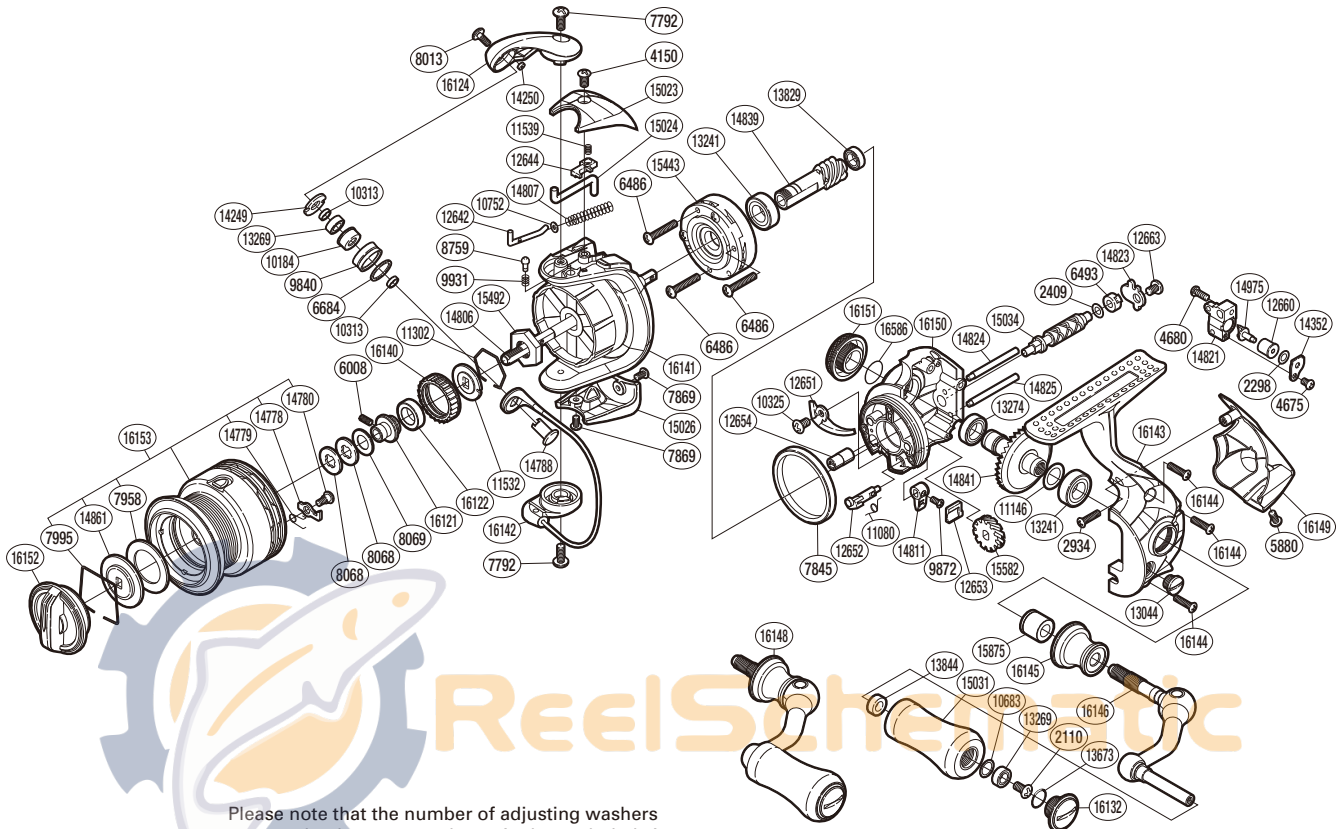

SHIMANO

STRADIC **C14+** SA-RB

STCI4+1000FAML

Please note that the number of adjusting washers may not be the same as shown in the exploded views. (51SE791101U) (Adjustment will vary with each individual product.)