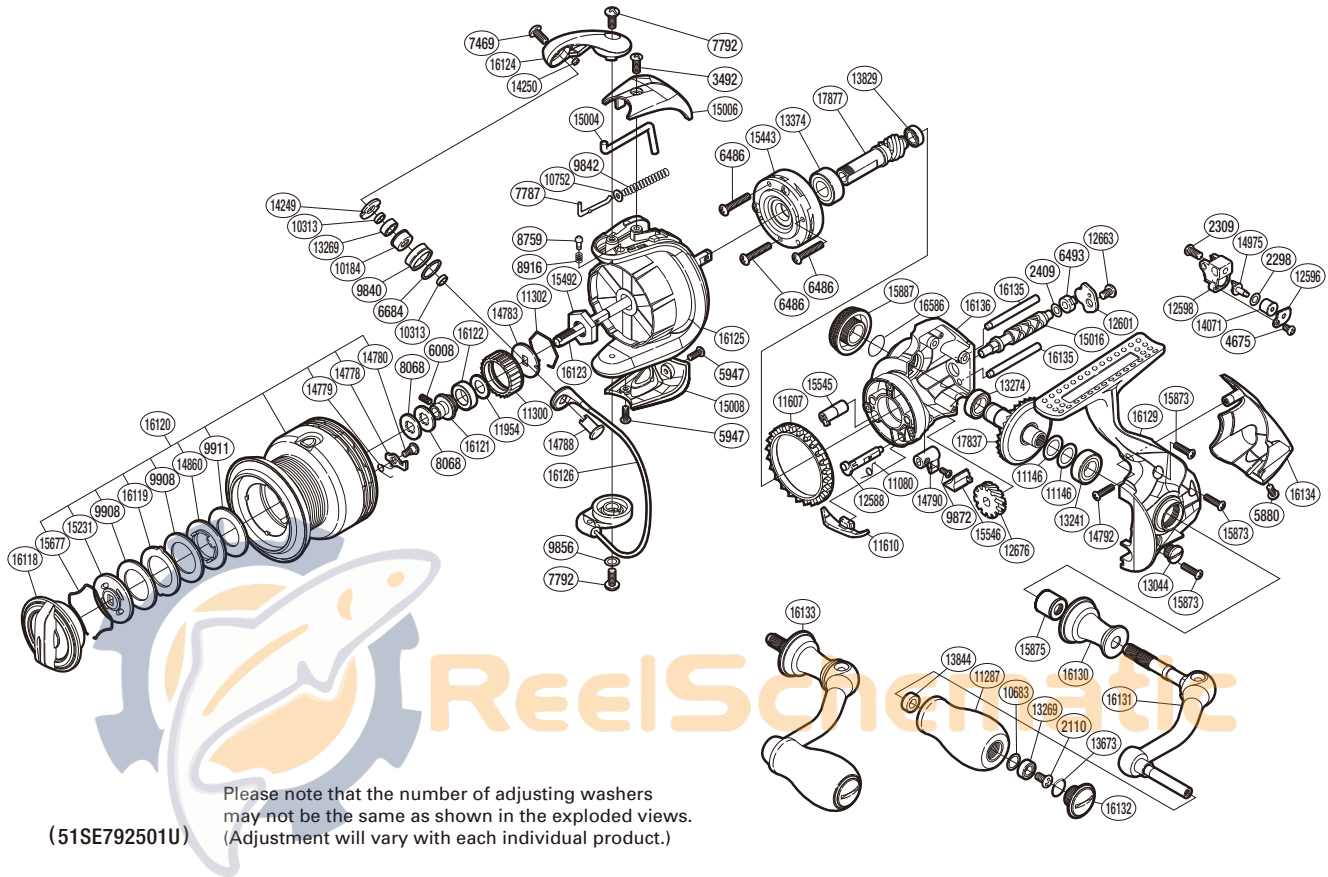

SHIMANO

STRADIC C14+ SA-RB

STCI4+2500FA

Please note that the number of adjusting washers may not be the same as shown in the exploded views. (Adjustment will vary with each individual product.)

(51SE792501U)