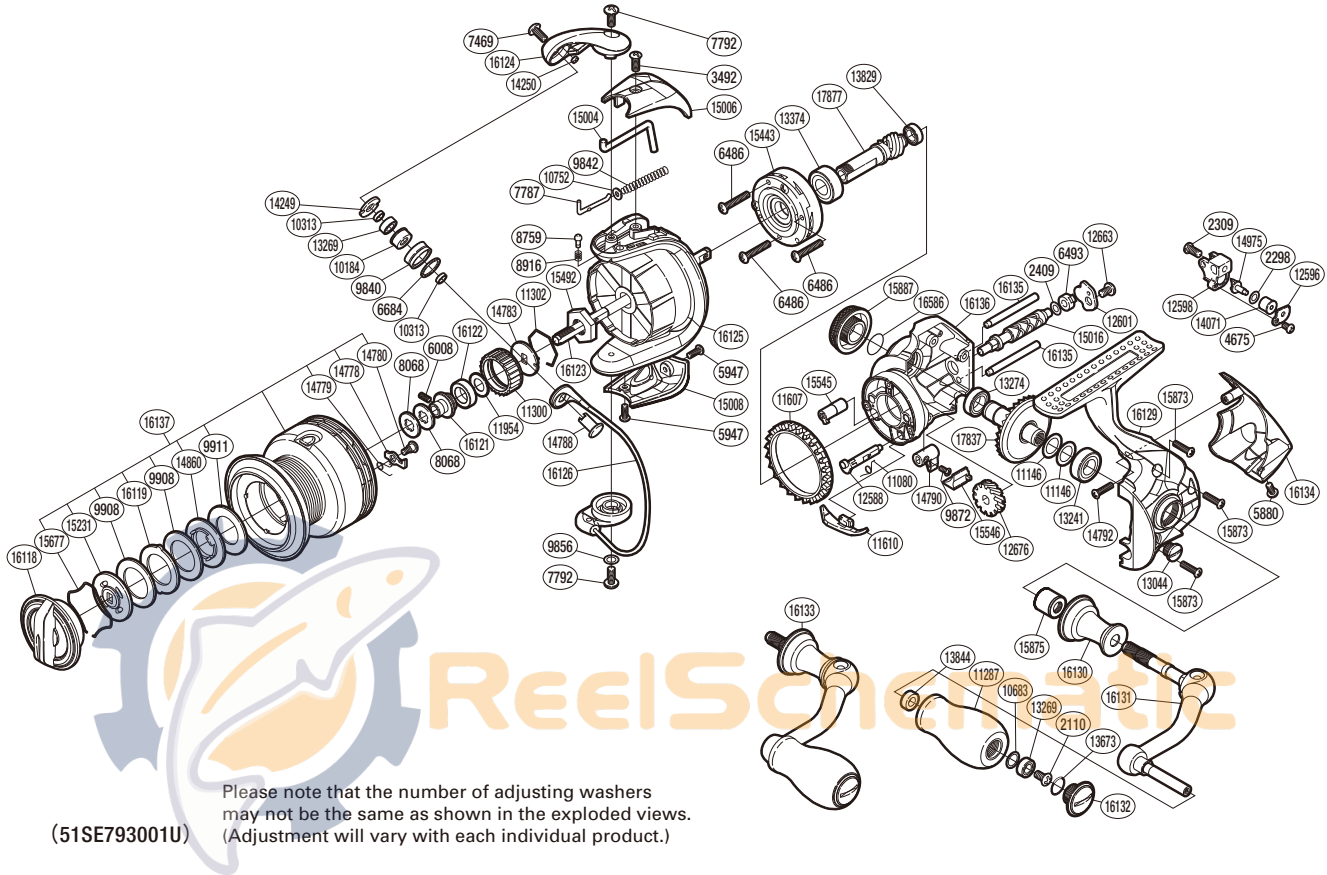

# SHIMANO

STRADIC **C14+** SA-RB

**STCI4+3000FA**

Part No.	Description	Part No.	Description	Part No.	Description
RD 2110	Screw	RD11302	Ratchet Spring	RD15008	Bail Hold Support Guard
RD 2298	Spacer	RD11607	Friction Ring	RD15016	Worm Shaft
RD 2309	Screw	RD11610	Bail Trip Strike	RD15231	Key Washer
RD 2409	Spacer	RD11954	Washer	RD15443	Roller Clutch Assembly
RD 3492	Screw	RD12588	Anti-Reverse Cam	RD15492	Rotor Nut
RD 4675	Screw	RD12596	Oscillating Pawl Cover	RD15545	Worm Bushing (front)
RD 5880	Screw	RD12598	Oscillating Slider	RD15546	Anti-Reverse Lever Cover
RD 5947	Screw	RD12601	Worm Shaft Retainer	RD15677	Drag Washers Retainer
RD 6008	Set Screw	RD12663	Screw	RD15873	Screw
RD 6486	Screw	RD12676	Idle Gear	RD15875	Handle Shaft Cover B
RD 6493	Worm Bushing (rear)	RD13044	Oil Cap	RD15887	Handle Screw Cap
RD 6684	Line Roller Spacer	RD13241	Ball Bearing	RD16118	Drag Knob
RD 7469	Screw	RD13269	Ball Bearing	RD16119	Eared Washer
RD 7787	Bail Spring Guide A	RD13274	Ball Bearing	RD16121	Bearing Bushing
RD 7792	Screw	RD13374	Ball Bearing	RD16122	Spool Bushing
RD 8068	Spool Washer	RD13673	O Ring	RD16123	Main Shaft
RD 8759	Click Pin	RD13829	Ball Bearing	RD16124	Bail Arm
RD 8916	Click Spring	RD13844	Handle Knob Bushing	RD16125	Rotor
RD 9840	Line Roller	RD14071	Oscillating Slider Bushing	RD16126	Bail Assembly
RD 9842	Bail Spring	RD14249	Line Roller Plate	RD16129	Side Cover
RD 9856	Washer	RD14250	Line Roller Oil Cap	RD16130	Handle Shaft Cover
RD 9872	Screw	RD14778	Drag Click	RD16131	Handle Shank Assembly
RD 9908	Drag Washer	RD14779	Drag Click Spring	RD16132	Handle Knob Seal
RD 9911	Drag Washer	RD14780	Screw	RD16133	Handle Assembly
RD10184	Line Roller Bushing	RD14783	Spool Support	RD16134	Rear Protector
RD10313	Bearing Spacer	RD14788	Line Roller Support	RD16135	Oscillating Guide
RD10683	Washer	RD14790	Anti-Reverse Lever	RD16136	Body
RD10752	Bail Spring Guide A Support	RD14792	Screw	RD16137	Spool Assembly
RD11080	Anti-Reverse Cam Spring	RD14860	Key Washer	RD16586	O Ring
RD11146	Washer	RD14975	Oscillating Pawl	RD17837	Drive Gear
RD11287	Handle Knob	RD15004	Bail Trip Lever	RD17877	Pinion Gear
RD11300	Drag Click Ratchet	RD15006	Bail Spring Cover		