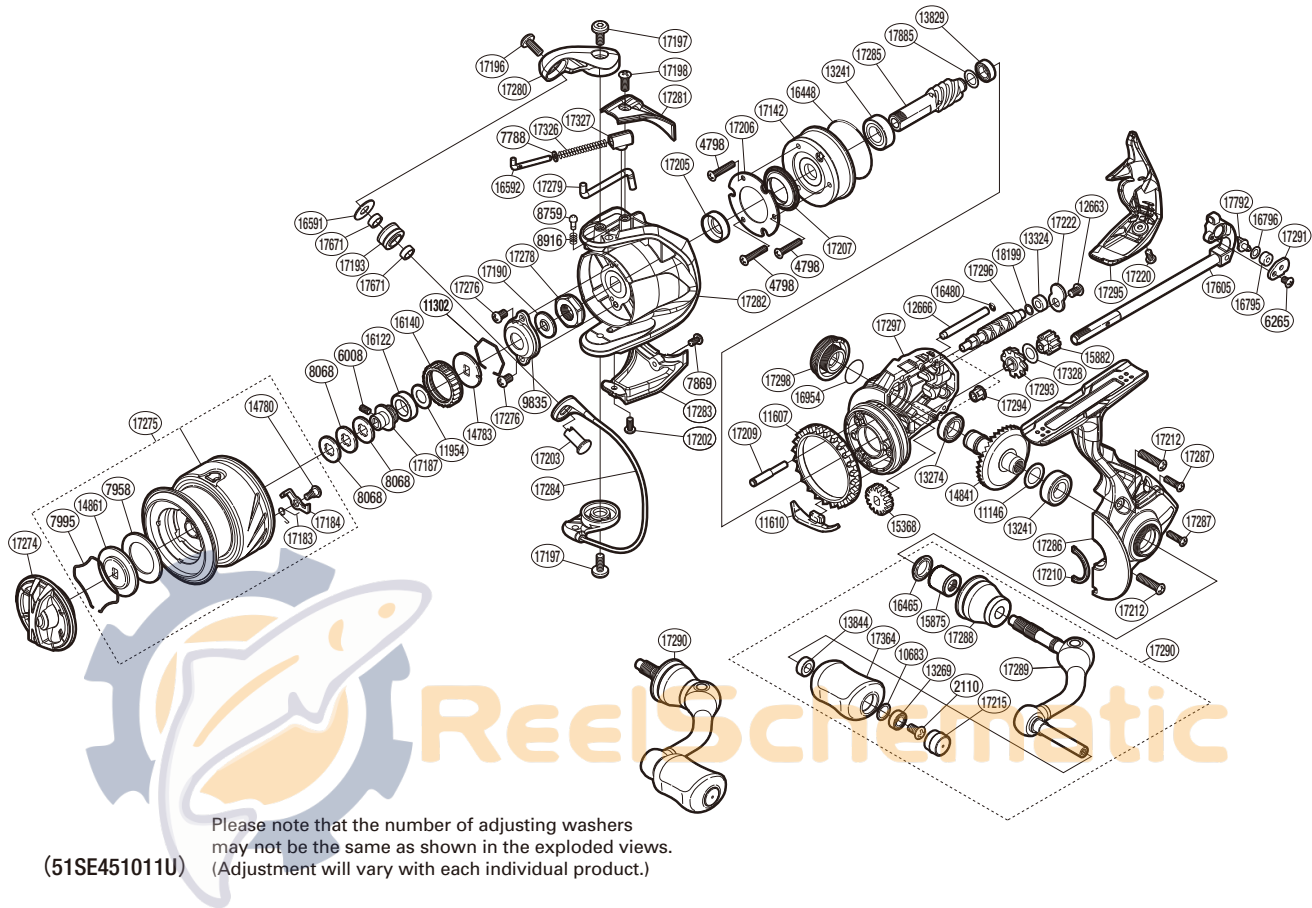

# SHIMANO

STRADIC  A-RB

ST-1000HGFK

Part No.	Description	Part No.	Description	Part No.	Description
RD 2110	Screw	RD15882	Idle Gear B (Small)	RD17275	Spool Assembly
RD 4798	Screw	RD16122	Spool Bushing	RD17276	Screw
RD 6008	Set Screw	RD16140	Drag Click Ratchet	RD17278	Rotor Nut
RD 6265	Screw	RD16448	O Ring	RD17279	Bail Trip Lever
RD 7788	Spring Guide (A) Support	RD16465	Handle Shaft Seal	RD17280	Bail Arm
RD 7869	Screw	RD16480	O Ring	RD17281	Bail Spring Cover
RD 7958	Drag Washer	RD16591	Line Roller Plate	RD17282	Rotor
RD 7995	Drag Washers Retainer	RD16592	Bail Spring Guide A	RD17283	Bail Hold Support Guard
RD 8068	Spool Washer	RD16795	Oscillating Slider Bushing	RD17284	Bail Assembly
RD 8759	Click Pin	RD16796	Spacer	RD17285	Pinion Gear
RD 8916	Click Spring	RD16954	O Ring	RD17286	Side Cover
RD 9835	Rotor Nut Lock Plate	RD17142	Roller Clutch Assembly	RD17287	Screw
RD10683	Washer	RD17183	Drag Click Spring	RD17288	Handle Shaft Cover
RD11146	Washer	RD17184	Drag Click	RD17289	Handle Shank Assembly
RD11302	Ratchet Spring	RD17187	Bearing Bushing	RD17290	Handle Assembly
RD11607	Friction Ring	RD17190	Bearing Water Proof	RD17291	Oscillating Pawl Cover
RD11610	Bail Trip Strike	RD17193	Line Roller	RD17293	Idle Gear B (Large)
RD11954	Washer	RD17196	Screw	RD17294	Worm Bushing (Front)
RD12663	Screw	RD17197	Screw	RD17295	Rear Protector
RD12666	Oscillating Guide A	RD17198	Screw	RD17296	Worm Shaft
RD13241	Ball Bearing	RD17202	Screw	RD17297	Body
RD13269	Ball Bearing	RD17203	Line Roller Support	RD17298	Handle Screw Cap
RD13274	Ball Bearing	RD17205	Rotor Ring	RD17326	Bail Spring
RD13324	Worm Bushing	RD17206	Roller Clutch Reinforce	RD17327	Bail Spring Seat
RD13829	Ball Bearing	RD17207	Roller Clutch Water Proof	RD17328	Washer
RD13844	Handle Knob Bushing	RD17209	Idle Gear B Shaft	RD17364	Handle Knob
RD14780	Screw	RD17210	Flange Water Proof	RD17605	Main Shaft Assembly
RD14783	Spool Support	RD17212	Screw	RD17671	Bearing Spacer
RD14841	Drive Gear	RD17215	Handle Knob Seal	RD17792	Oscillating Pawl
RD14861	Key Washer	RD17220	Screw	RD17885	Washer
RD15368	Idle Gear	RD17222	Worm Shaft Retainer	RD18199	Washer
RD15875	Handle Shaft Cover B	RD17274	Drag Knob		