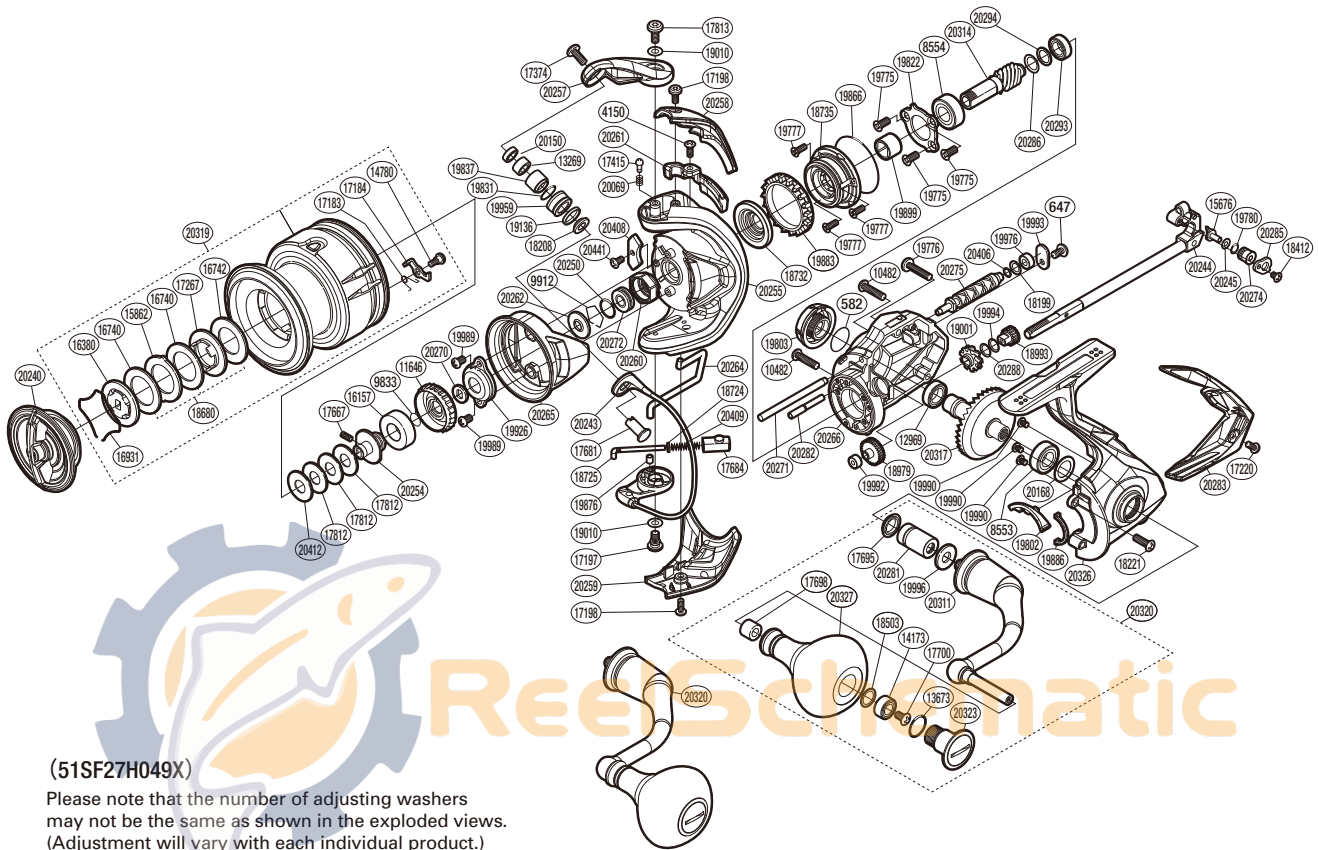

SHIMANO

STRADIC SA-RB

STRADICC5000XGL

(51SF27H049X)

Please note that the number of adjusting washers may not be the same as shown in the exploded views. (Adjustment will vary with each individual product.)