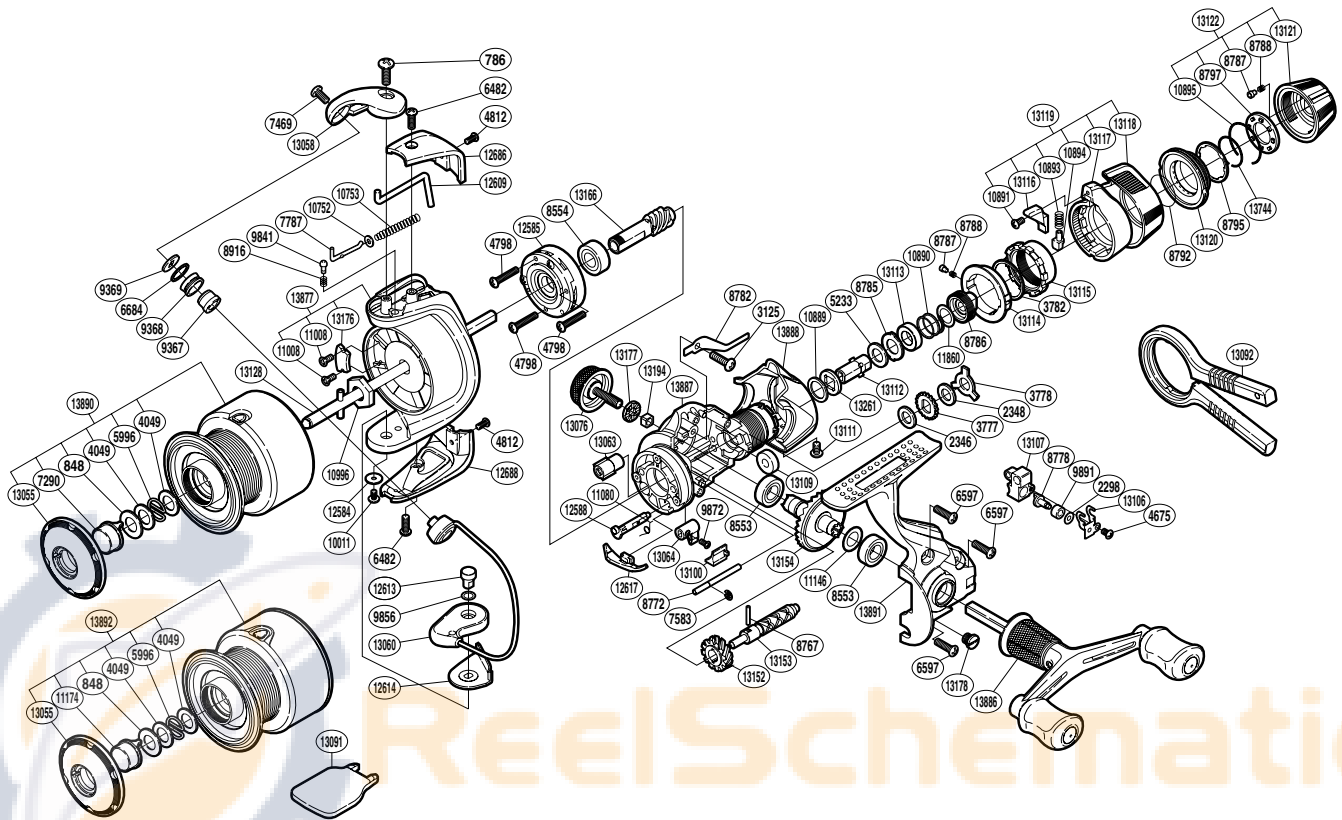

SHIMANO

SUPER

SUP-3000SGTMRC

(1SG473003G)

Please note that the number of adjusting washers may not be the same as shown in the exploded views. (Adjustment will vary with each individual product.)

Part No.	Description	Part No.	Description	Part No.	Description
RD 0786	Screw	RD 9368	Line Roller	RD13107	Oscillating Slider
RD 0848	Washer	RD 9369	Line Roller Washer	RD13109	Drag Shaft C
RD 2298	Spacer	RD 9841	Click Pin	RD13111	Screw
RD 2346	Drag Washer	RD 9856	Washer	RD13112	Drag Shaft A
RD 2348	Drag Washer	RD 9872	Screw	RD13113	Drag Collar
RD 3125	Screw	RD 9891	Oscillating Slider Bushing	RD13114	Lever Click Gear
RD 3777	Click Gear	RD10011	Drag Washer	RD13115	Fightin' Pressure Screw
RD 3778	Eared Washer	RD10752	Spring Guide A Support	RD13116	Fightin' Lever Inner B
RD 3782	Fightin' Pressure Screw Washer	RD10753	Bail Spring	RD13117	Fightin' Lever Inner A
RD 4049	Washer	RD10889	Drag Washer	RD13118	Fightin' Lever Outer
RD 4675	Screw	RD10890	Drag Coil Spring	RD13119	Fightin' Lever Assembly
RD 4798	Screw	RD10891	Screw	RD13120	Drag Programmer B
RD 4812	Screw	RD10893	Position Pin Spring	RD13121	Drag Programmer A
RD 5233	Drag Washer	RD10894	Lever Position Pin	RD13122	Drag Programmer Assembly
RD 5996	Locking Spring	RD10895	Click Plate Retainer	RD13128	Main Shaft
RD 6482	Screw	RD10996	Rotor Nut	RD13152	Idle Gear
RD 6597	Screw	RD11008	Screw	RD13153	Worm Shaft
RD 6684	Line Roller Spacer	RD11080	Anti-Reverse Cam Spring	RD13154	Drive Gear
RD 7290	Push Button	RD11146	Washer	RD13166	Pinion Gear
RD 7469	Screw	RD11860	Washer	RD13176	Counter Weight
RD 7583	E Lock	RD12584	Washer	RD13177	Handle Screw Cap Spacer
RD 7787	Bail Spring Guide A	RD12585	Roller Clutch Assembly	RD13178	Oil Cap
RD 8553	Ball Bearing	RD12588	Anti-Reverse Cam	RD13194	Handle Screw Lock
RD 8554	Ball Bearing	RD12609	Bail Trip Lever	RD13261	Drag Shaft B
RD 8767	Worm Shaft Pin	RD12613	Bail Hold Support Shaft	RD13744	Drag Knob Retainer
RD 8772	Oscillating Guide	RD12614	Bail Hold Support Spacer	RD13877	Rotor
RD 8778	Oscillating Pawl	RD12617	Bail Trip Strike	RD13886	Double Paddle Handle Assembly
RD 8782	Drag Click	RD12686	Bail Spring Cover	RD13887	Body
RD 8785	Eared Washer	RD12688	Bail Hold Support Guard	RD13888	Rear Protector
RD 8786	Pressure Screw	RD13055	Push Button Collar	RD13890	Spool Assembly
RD 8787	Click Pin	RD13058	Bail Arm	RD13891	Side Cover
RD 8788	Click Spring	RD13060	Bail Assembly		
RD 8792	Drag Knob Friction Ring	RD13063	Worm Bushing	RD11174	Push Button
RD 8795	Drag Knob Washer	RD13064	Anti-Reverse Lever	RD13892	Spare Spool Assembly
RD 8797	Click Plate	RD13076	Handle Screw Cap		
RD 8916	Click Spring	RD13100	Anti-Reverse Lever Cover	RD13091	Spool Wrench (accessory)
RD 9367	Line Roller Bushing	RD13106	Oscillating Slider Retainer	RD13092	Knob Wrench (accessory)