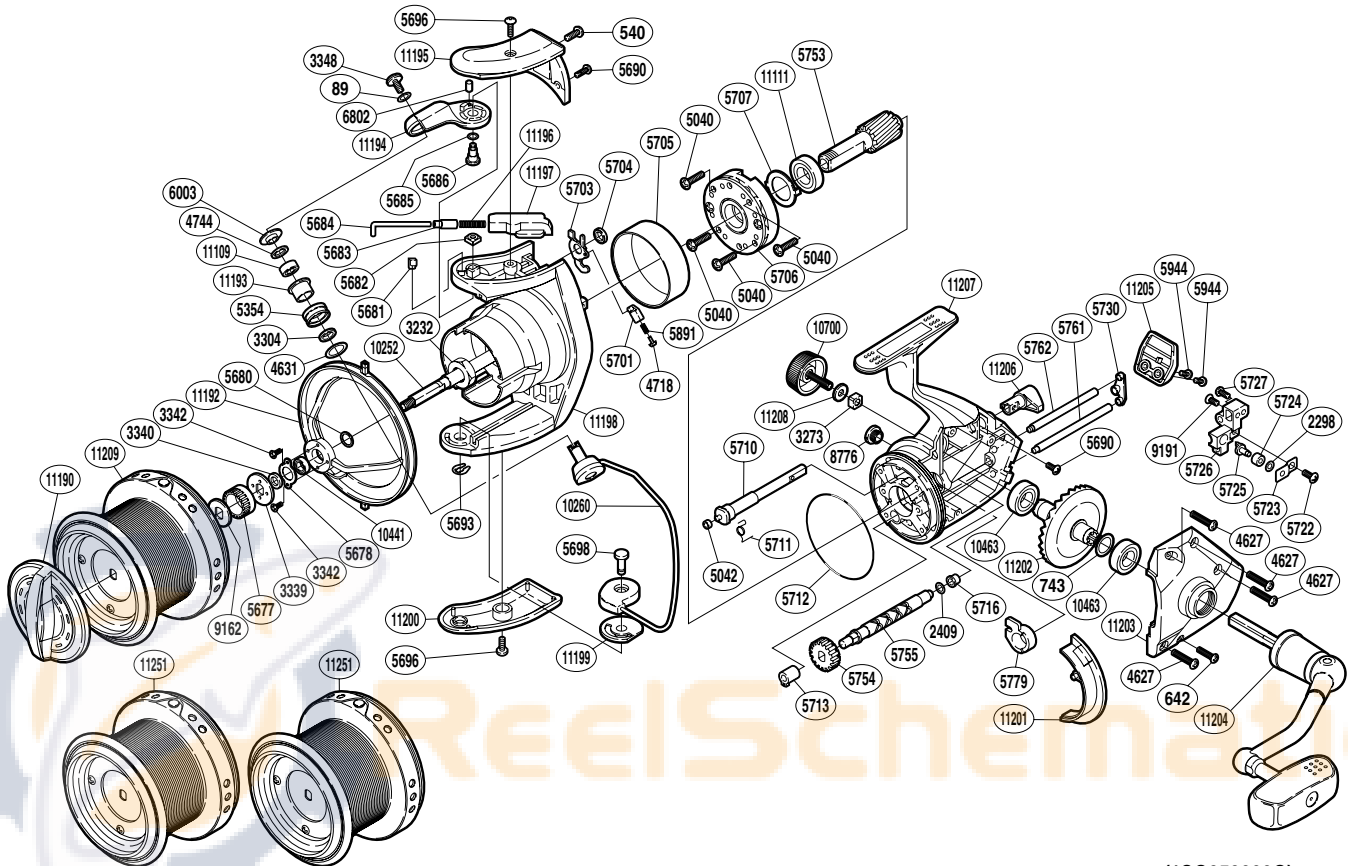

SHIMANO

SUPER ULTEGRA

SULT-10000XSA

(1SG959000G)

Part No.	Description	Part No.	Description	Part No.	Description
RD 0089	Lock Washer	RD 5696	Screw	RD 9162	Spool Washer
RD 0540	Screw	RD 5698	Bail Hold Support Shaft	RD 9191	Screw
RD 0642	Screw	RD 5701	Lever Spring Guide B	RD10252	Main Shaft
RD 0743	Washer	RD 5703	Bail Trip Lever	RD10260	Bail Assembly
RD 2298	Spacer	RD 5704	Trip Lever Spacer	RD10441	Ball Bearing
RD 2409	Spacer	RD 5705	Roller Clutch Ring	RD10463	Ball Bearing
RD 3232	Rotor Nut	RD 5706	Roller Clutch Assembly	RD10700	Handle Screw Cap
RD 3273	Handle Screw Lock	RD 5707	Bearing Washer	RD11109	Ball Bearing
RD 3304	Bearing Spacer	RD 5710	Anti-Reverse Cam	RD11111	Ball Bearing
RD 3339	Spool Support B	RD 5711	Anti-Reverse Cam Spring	RD11190	Drag Knob
RD 3340	Spacer	RD 5712	O Ring	RD11192	Line Safety Guard
RD 3342	Screw	RD 5713	Worm Bushing (front)	RD11193	Line Roller Bushing
RD 3348	Screw	RD 5716	Worm Bushing (rear)	RD11194	Bail Arm
RD 4627	Screw	RD 5722	Screw	RD11195	Bail Spring Cover
RD 4631	Spacer	RD 5723	Oscillating Pawl Cover	RD11196	Bail Spring
RD 4718	Lever Spring Guide A	RD 5724	Oscillating Slider Bushing	RD11197	Bail Spring Guide B
RD 4744	Roller Bearing Seal	RD 5725	Oscillating Pawl	RD11198	Rotor
RD 5040	Screw	RD 5726	Oscillating Slider	RD11199	Bail Hold Support Spacer
RD 5042	Anti-Reverse Cam Ring	RD 5727	Screw	RD11200	Bail Hold Support Guard
RD 5354	Line Roller	RD 5730	Worm Shaft Retainer Washer	RD11201	Side Cover Flange
RD 5677	Spool Support A	RD 5753	Pinion Gear	RD11202	Drive Gear
RD 5678	Bearing Retainer	RD 5754	Idle Gear	RD11203	Side Cover
RD 5680	Spacer	RD 5755	Worm Shaft	RD11204	Handle Assembly
RD 5681	Angle Controller	RD 5761	Oscillating Guide (long)	RD11205	Rear Protector
RD 5682	Bail Arm Nut	RD 5762	Oscillating Guide (short)	RD11206	Anti-Reverse Lever
RD 5683	Bail Spring Guide A Support	RD 5779	Bushing	RD11207	Body
RD 5684	Bail Spring Guide A	RD 5891	Bail Trip Lever Spring	RD11208	Handle Lock Washer
RD 5685	Spacer	RD 5944	Screw	RD11209	Spool Assembly
RD 5686	Bail Arm Shaft	RD 6003	Line Roller Washer		
RD 5690	Screw	RD 6802	Bail Arm Bushing		
RD 5693	U Lock	RD 8776	Oil Cap	RD11251	Spare Spool Assembly