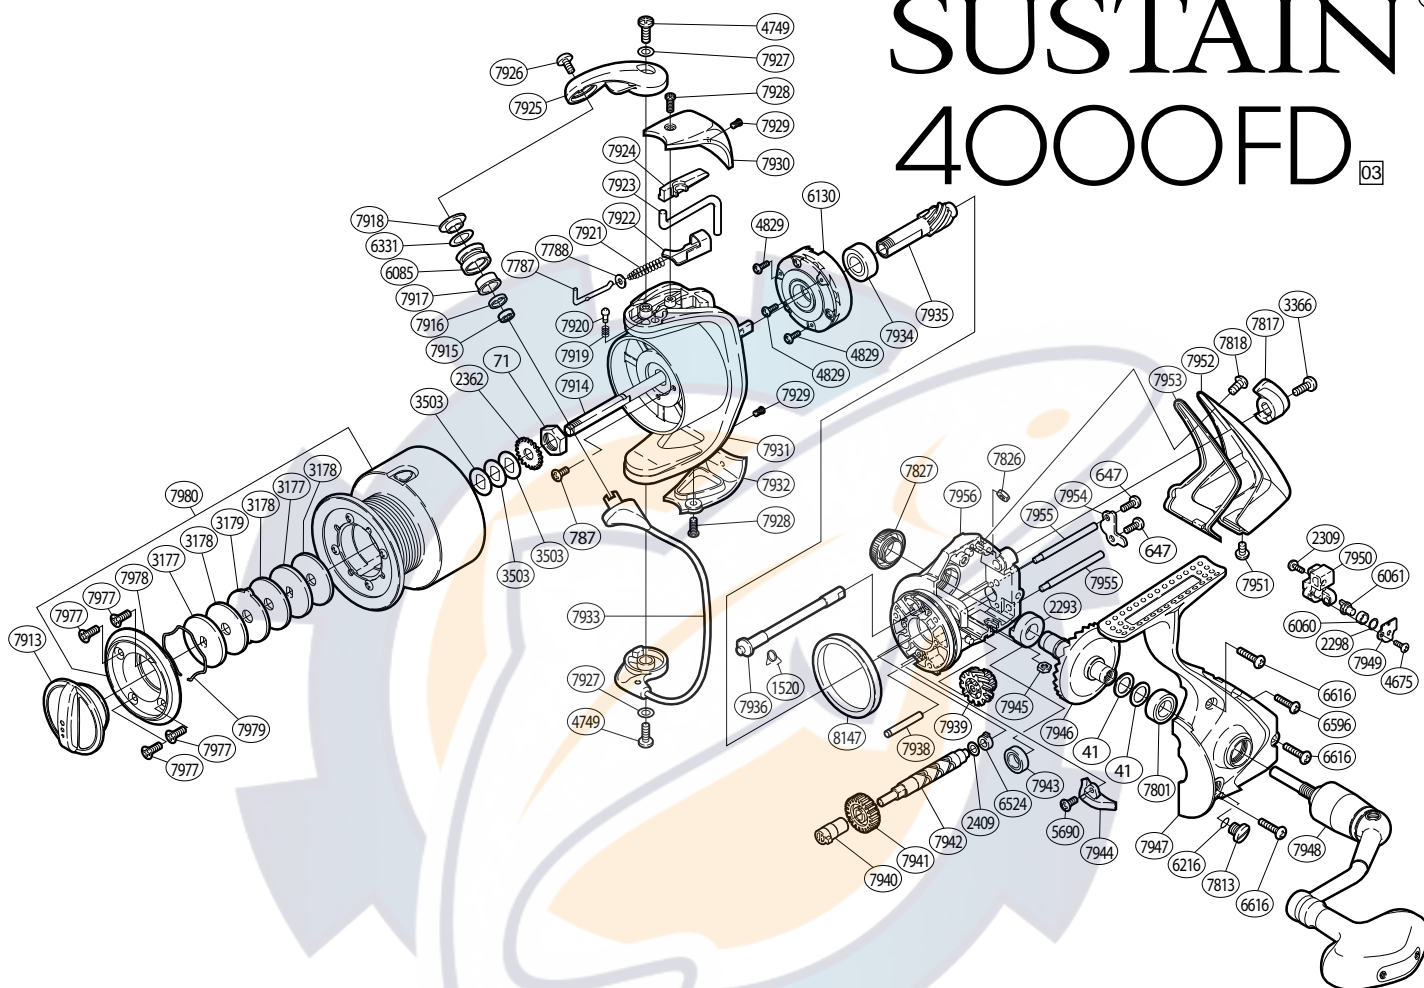

# SUSTAIN® 4000FD 03

Part No.	Description
RD 0041	Drive Gear Washer
RD 0071	Rotor Nut
RD 0647	Worm Shaft Retainer Screw
RD 0787	Nut Lock Screw
RD 1520	Anti-Reverse Cam Spring
RD 2293	Drive Gear Bushing
RD 2298	Spacer
RD 2309	Slider Retainer Screw
RD 2362	Spool Support
RD 2409	Worm Shaft Spacer
RD 3177	Key Washer
RD 3178	Drag Washer
RD 3179	Eared Washer
RD 3366	Anti-Reverse Lever Screw
RD 3503	Spool Washer
RD 4675	Oscillating Pawl Cover Screw
RD 4749	Multi-Purpose Screw
RD 4829	Roller Clutch Screw
RD 5690	Bail Trip Strike Screw
RD 6060	Oscillating Slider Bushing
RD 6061	Oscillating Pawl
RD 6085	Line Roller
RD 6130	Roller Clutch Assembly
RD 6216	"O" Ring
RD 6331	Line Roller Spacer
RD 6524	Worm Bushing (rear)
RD 6596	Side Cover Screw (small)
RD 6616	Side Cover Screw (large)

Part No.	Description
RD 7933	Bail Assembly
RD 7934	Ball Bearing
RD 7935	Pinion Gear
RD 7936	Anti-Reverse Cam
RD 7938	Idle Gear (B) Shaft
RD 7939	Idle Gear (B)
RD 7940	Worm Bushing (front)
RD 7941	Idle Gear
RD 7942	Worm Shaft
RD 7943	Ball Bearing
RD 7944	Bail Trip Strike
RD 7945	Rear Protector Nut (A)
RD 7946	Drive Gear
RD 7947	Side Cover
RD 7948	Handle Assembly
RD 7949	Oscillating Pawl Cover
RD 7950	Oscillating Slider
RD 7951	Rear Protector Screw (C)
RD 7952	Rear Protector
RD 7953	Rear Shield
RD 7954	Worm Shaft Retainer
RD 7955	Oscillating Guide
RD 7956	Body
RD 7977	Spool Ring Collar Screw
RD 7978	Spool Ring Collar
RD 7979	Drag Washers Retainer
RD 7980	Spool Assembly
RD 8147	Friction Ring