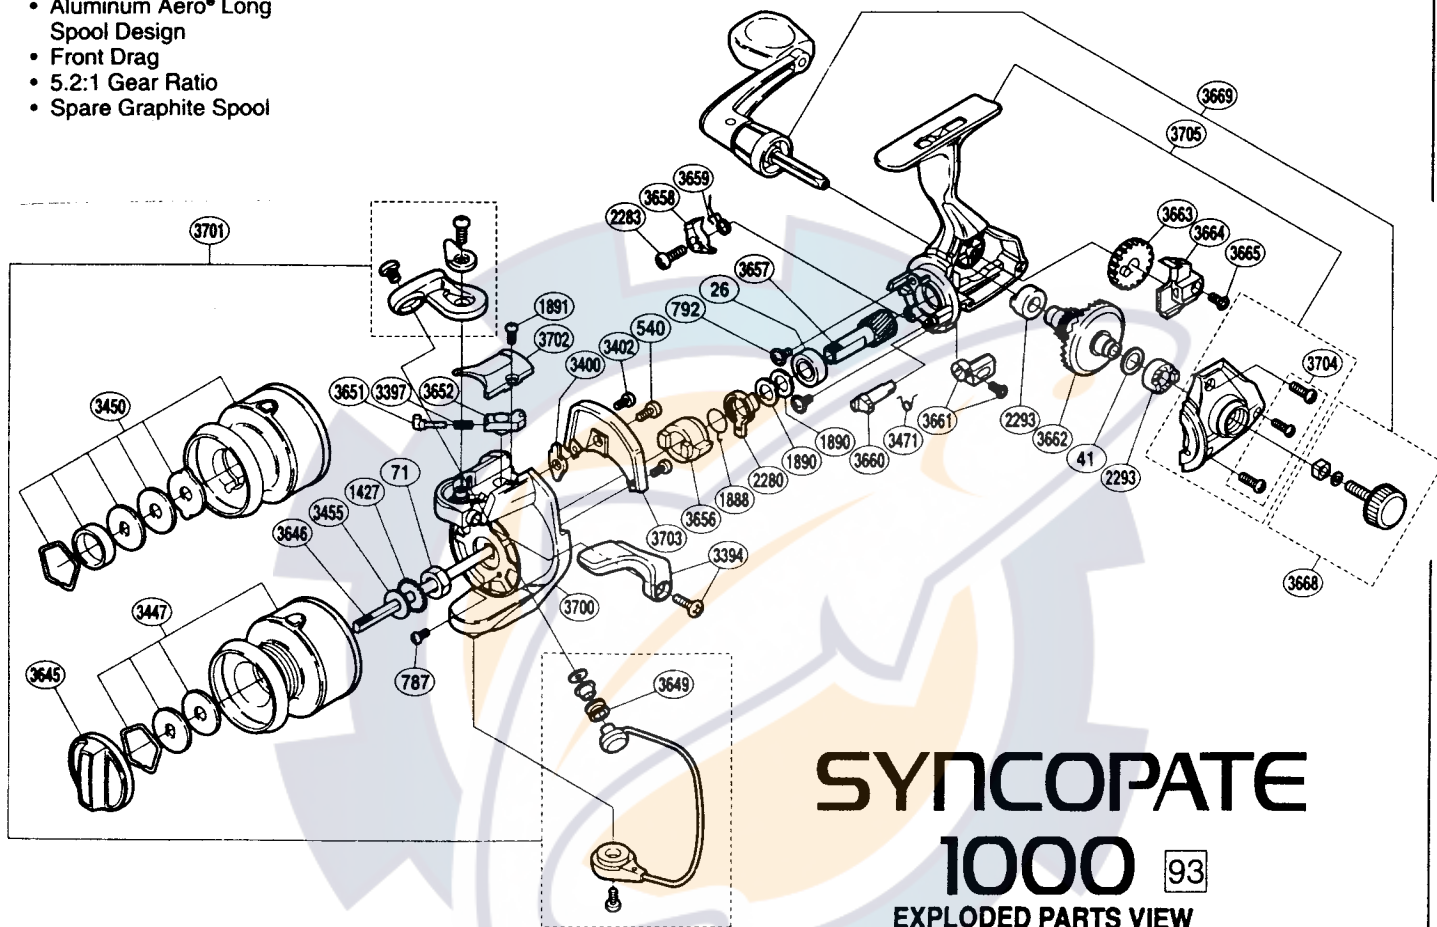

AERO® SYNCOPATE™
Spinning Reels

Hot Dogs

- **Dyna-Balance**
- Aluminum Aero® Long Spool Design
- Front Drag
- 5.2:1 Gear Ratio
- Spare Graphite Spool

SYNCOPATE 1000 93

EXPLODED PARTS VIEW

| MODEL NO. | LINE / CAPACITY | GEAR RATIO | WT. (OZ.) | BEARINGS |
|-----------|-------------------|------------|-----------|----------|
| SC-1000F | 2/270,4/140,6/110 | 5.2:1 | 8.6 | 1 |

Shimano® has been the leader in spinning tackle for many years now. Our spinning reels have proven themselves to be no-risk purchases for consumers who know they can depend on reliable and smooth operation. This year we've expanded upon our solid base of manufacturing technology with a new concept called DynaBalance™. We're really pushing this innovation hard, not only in this manual, but also with advertising, our consumer catalog, and point of purchase displays. We're pushing so hard because we believe that DynaBalance™ is one of the best things to ever happen to spinning tackle.

The new Syncopate™ and the improved Sidestab™ with DynaBalance™ are some of the most exciting spinning reels to ever come along. These sporty, affordable reels give the everyday fisherman smoother retrieves than were available on any other reel, at any cost, just one year ago. Sidestab™ is available in three rear drag models. Syncopate™ is available in three front drag models. Both models come with an aluminum spool and an extra graphite spool.