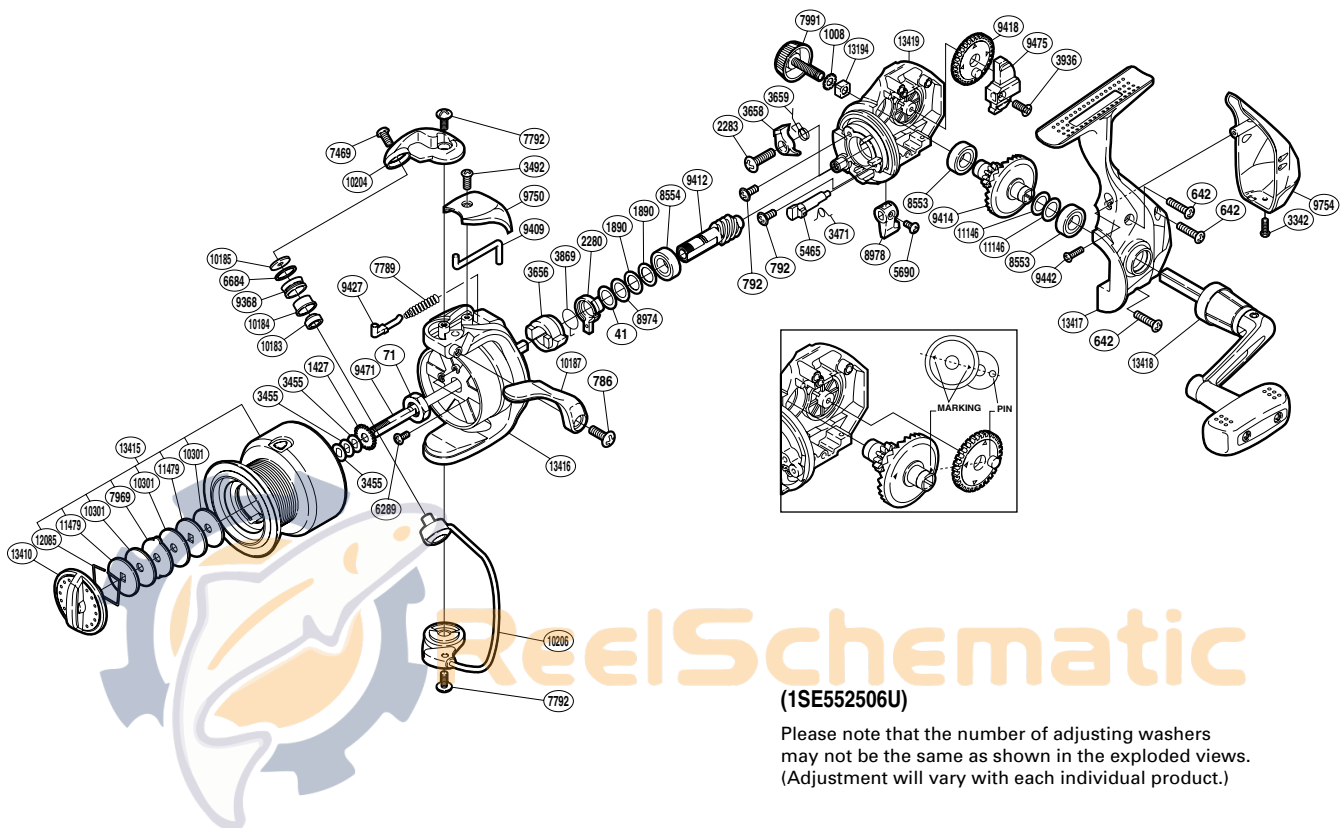

SHIMANO

SYNCOPATE

SC-2500FG

Part No.	Description	Part No.	Description	Part No.	Description
RD 0041	Washer	RD 5690	Screw	RD 9475	Oscillating Slider
RD 0071	Rotor Nut	RD 6289	Screw	RD 9750	Bail Spring Cover
RD 0642	Screw	RD 6684	Line Roller Spacer	RD 9754	Rear Protector
RD 0786	Screw	RD 7469	Screw	RD10183	Ball Bearing
RD 0792	Screw	RD 7789	Bail Spring	RD10184	Line Roller Bushing
RD 1008	Handle Lock Washer	RD 7969	Eared Washer	RD10185	Line Roller Washer
RD 1427	Spool Support	RD 7991	Handle Screw Cap	RD10187	Quick-Fire II Trigger
RD 1890	Washer	RD 8553	Ball Bearing	RD10204	Bail Arm
RD 2280	Anti-Reverse Lock Out	RD 8554	Ball Bearing	RD10206	Bail Assembly
RD 2283	Screw	RD 8974	Washer	RD10301	Drag Washer
RD 3342	Screw	RD 8978	Anti-Reverse Lever	RD11146	Washer
RD 3455	Spool Washer	RD 9368	Line Roller	RD11479	Key Washer
RD 3471	Anti-Reverse Cam Spring	RD 9409	Bail Trip Lever	RD12085	Drag Washers Retainer
RD 3492	Screw	RD 9412	Pinion Gear	RD13194	Handle Screw Lock
RD 3656	Anti-Reverse Ratchet	RD 9414	Drive Gear	RD13410	Drag Knob
RD 3658	Anti-Reverse Pawl	RD 9418	Oscillating Gear	RD13415	Spool Assembly
RD 3659	Anti-Reverse Pawl Spring	RD 9427	Bail Spring Guide	RD13416	Rotor
RD 3869	Anti-Reverse Lock Out Spring	RD 9442	Screw	RD13417	Side Cover
RD 3936	Screw	RD 9471	Main Shaft	RD13418	Handle Assembly
RD 5465	Anti-Reverse Cam			RD13419	Body