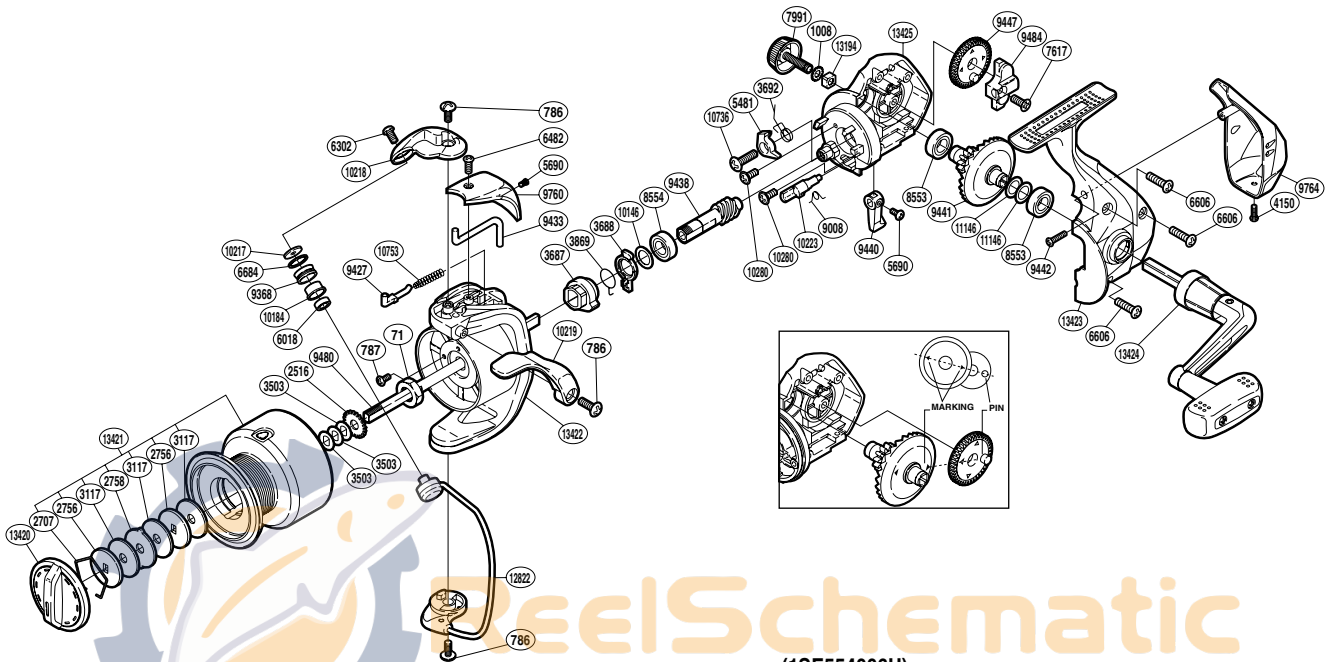

# SHIMANO

## SYNCOPATE

## SC-4000FG

(1SE554006U)

Please note that the number of adjusting washers may not be the same as shown in the exploded views. (Adjustment will vary with each individual product.)

Part No.	Description	Part No.	Description	Part No.	Description
RD 0071	Rotor Nut	RD 6482	Screw	RD 9764	Rear Protector
RD 0786	Screw	RD 6606	Screw	RD10146	Washer
RD 0787	Screw	RD 6684	Line Roller Spacer	RD10184	Line Roller Bushing
RD 1008	Handle Lock Washer	RD 7617	Screw	RD10217	Line Roller Washer
RD 2516	Spool Support	RD 7991	Handle Screw Cap	RD10218	Bail Arm
RD 2707	Drag Washers Retainer	RD 8553	Ball Bearing	RD10219	Quick-Fire II Trigger
RD 2756	Key Washer	RD 8554	Ball Bearing	RD10223	Anti-Reverse Cam
RD 2758	Eared Washer	RD 9008	Anti-Reverse Cam Spring	RD10280	Screw
RD 3117	Drag Washer	RD 9368	Line Roller	RD10736	Screw
RD 3503	Spool Washer	RD 9427	Bail Spring Guide	RD10753	Bail Spring
RD 3687	Anti-Reverse Ratchet	RD 9433	Bail Trip Lever	RD11146	Washer
RD 3688	Anti-Reverse Lock Out	RD 9438	Pinion Gear	RD12822	Bail Assembly
RD 3692	Anti-Reverse Pawl Spring	RD 9440	Anti-Reverse Lever	RD13194	Handle Screw Lock
RD 3869	Anti-Reverse Lock Out Spring	RD 9441	Drive Gear	RD13420	Drag Knob
RD 4150	Screw	RD 9442	Screw	RD13421	Spool Assembly
RD 5481	Anti-Reverse Pawl	RD 9447	Oscillating Gear	RD13422	Rotor
RD 5690	Screw	RD 9480	Main Shaft	RD13423	Side Cover
RD 6018	Ball Bearing	RD 9484	Oscillating Slider	RD13424	Handle Assembly
RD 6302	Screw	RD 9760	Bail Spring Cover	RD13425	Body