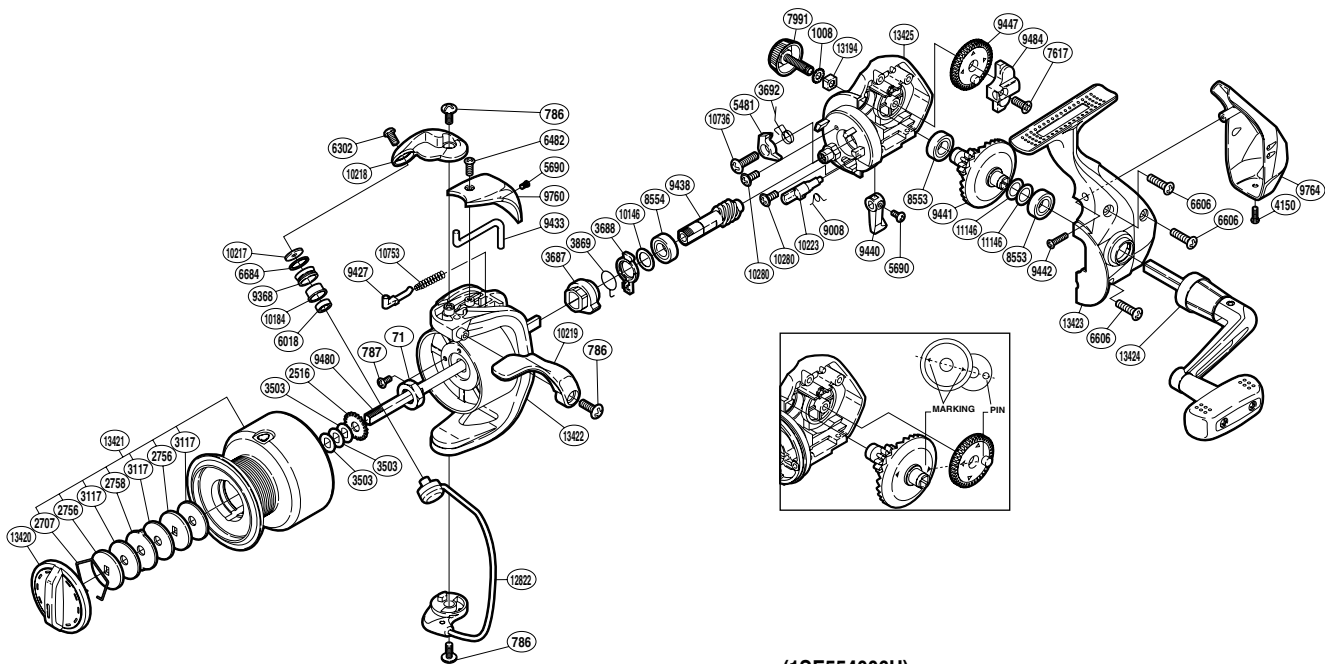

## SC-4000FG

(1SE554006U)

Please note that the number of adjusting washers may not be the same as shown in the exploded views. (Adjustment will vary with each individual product.)

| Part No. | Description                  | Part No. | Description             | Part No. | Description           |
|----------|------------------------------|----------|-------------------------|----------|-----------------------|
| RD 0071  | Rotor Nut                    | RD 6482  | Screw                   | RD 9764  | Rear Protector        |
| RD 0786  | Screw                        | RD 6606  | Screw                   | RD10146  | Washer                |
| RD 0787  | Screw                        | RD 6684  | Line Roller Spacer      | RD10184  | Line Roller Bushing   |
| RD 1008  | Handle Lock Washer           | RD 7617  | Screw                   | RD10217  | Line Roller Washer    |
| RD 2516  | Spool Support                | RD 7991  | Handle Screw Cap        | RD10218  | Bail Arm              |
| RD 2707  | Drag Washers Retainer        | RD 8553  | Ball Bearing            | RD10219  | Quick-Fire II Trigger |
| RD 2756  | Key Washer                   | RD 8554  | Ball Bearing            | RD10223  | Anti-Reverse Cam      |
| RD 2758  | Eared Washer                 | RD 9008  | Anti-Reverse Cam Spring | RD10280  | Screw                 |
| RD 3117  | Drag Washer                  | RD 9368  | Line Roller             | RD10736  | Screw                 |
| RD 3503  | Spool Washer                 | RD 9427  | Bail Spring Guide       | RD10753  | Bail Spring           |
| RD 3687  | Anti-Reverse Ratchet         | RD 9433  | Bail Trip Lever         | RD11146  | Washer                |
| RD 3688  | Anti-Reverse Lock Out        | RD 9438  | Pinion Gear             | RD12822  | Bail Assembly         |
| RD 3692  | Anti-Reverse Pawl Spring     | RD 9440  | Anti-Reverse Lever      | RD13194  | Handle Screw Lock     |
| RD 3869  | Anti-Reverse Lock Out Spring | RD 9441  | Drive Gear              | RD13420  | Drag Knob             |
| RD 4150  | Screw                        | RD 9442  | Screw                   | RD13421  | Spool Assembly        |
| RD 5481  | Anti-Reverse Pawl            | RD 9447  | Oscillating Gear        | RD13422  | Rotor                 |
| RD 5690  | Screw                        | RD 9480  | Main Shaft              | RD13423  | Side Cover            |
| RD 6018  | Ball Bearing                 | RD 9484  | Oscillating Slider      | RD13424  | Handle Assembly       |
| RD 6302  | Screw                        | RD 9760  | Bail Spring Cover       | RD13425  | Body                  |