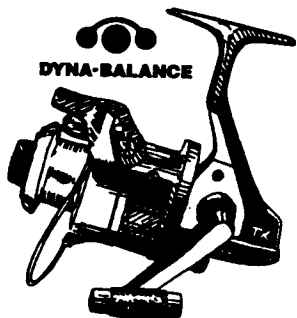

SHIMANO

TTS
TOTAL TECHNICAL SUPPORT

1993 SUPPLEMENT

TX Spinning Reels

Wow!

- **Dyna-Balance**
- Aluminum Aero® Long Spool Design
- Aluminum Spool
- Front Drag
- 5.2:1 Gear Ratio

TX

1000

93

EXPLODED PARTS VIEW

MODEL NO.	LINE / CAPACITY	GEAR RATIO	WT. (OZ.)	BEARINGS
TX-1000F	2/270,4/140,6/110	5.2:1	8.6	1

Sometimes something just seems to be too good to be true. This is certainly the case with the TX. TX is our lowest priced DynaBalance™ reel. As if this alone were not enough, TX is also built with a die-cast aluminum spool, one stainless steel ball bearing, QuickFire II® self-centering bail, the No-Fail Bail® spring, an oversized line guide roller, and a smooth oil impregnated felt front drag. The TX is a dream come true. Never before has such a fine piece of equipment been available at such an incredible price!