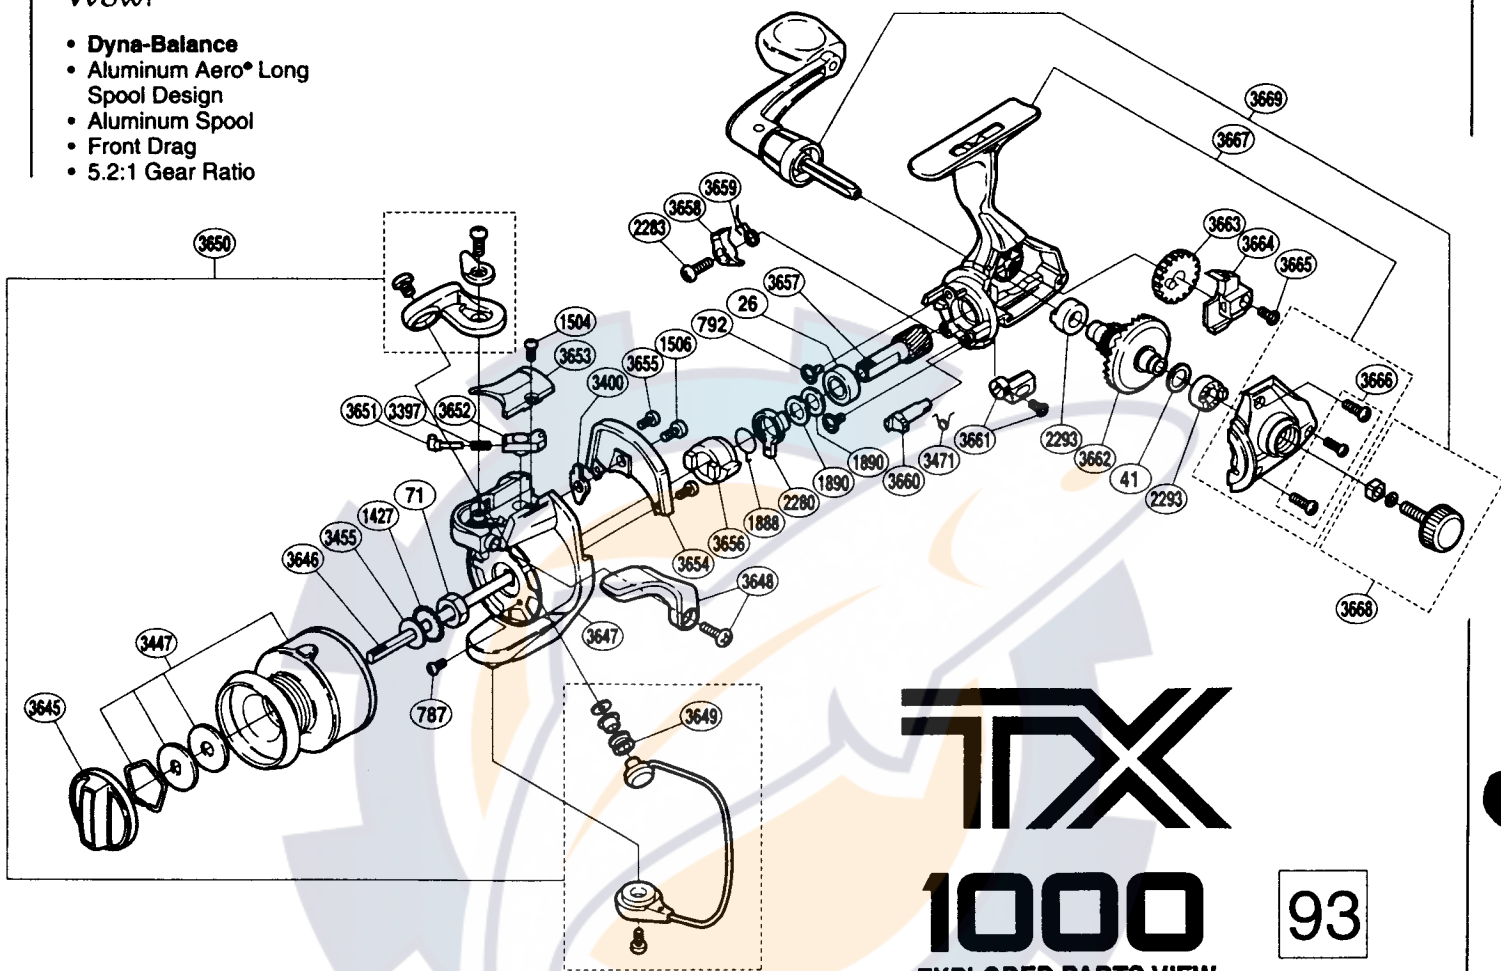

SHIMANO

TTS
TOTAL TECHNICAL SUPPORT

1993 SUPPLEMENT

TX Spinning Reels

Wow!

- **Dyna-Balance**
- Aluminum Aero® Long Spool Design
- Aluminum Spool
- Front Drag
- 5.2:1 Gear Ratio

TX

1000

93

EXPLODED PARTS VIEW

MODEL NO.	LINE / CAPACITY	GEAR RATIO	WT. (OZ.)	BEARINGS
TX-1000F	2/270,4/140,6/110	5.2:1	8.6	1

Sometimes something just seems to be too good to be true. This is certainly the case with the TX. TX is our lowest priced DynaBalance™ reel. As if this alone were not enough, TX is also built with a die-cast aluminum spool, one stainless steel ball bearing, QuickFire II® self-centering bail, the No-Fail Bail® spring, an oversized line guide roller, and a smooth oil impregnated felt front drag. The TX is a dream come true. Never before has such a fine piece of equipment been available at such an incredible price!