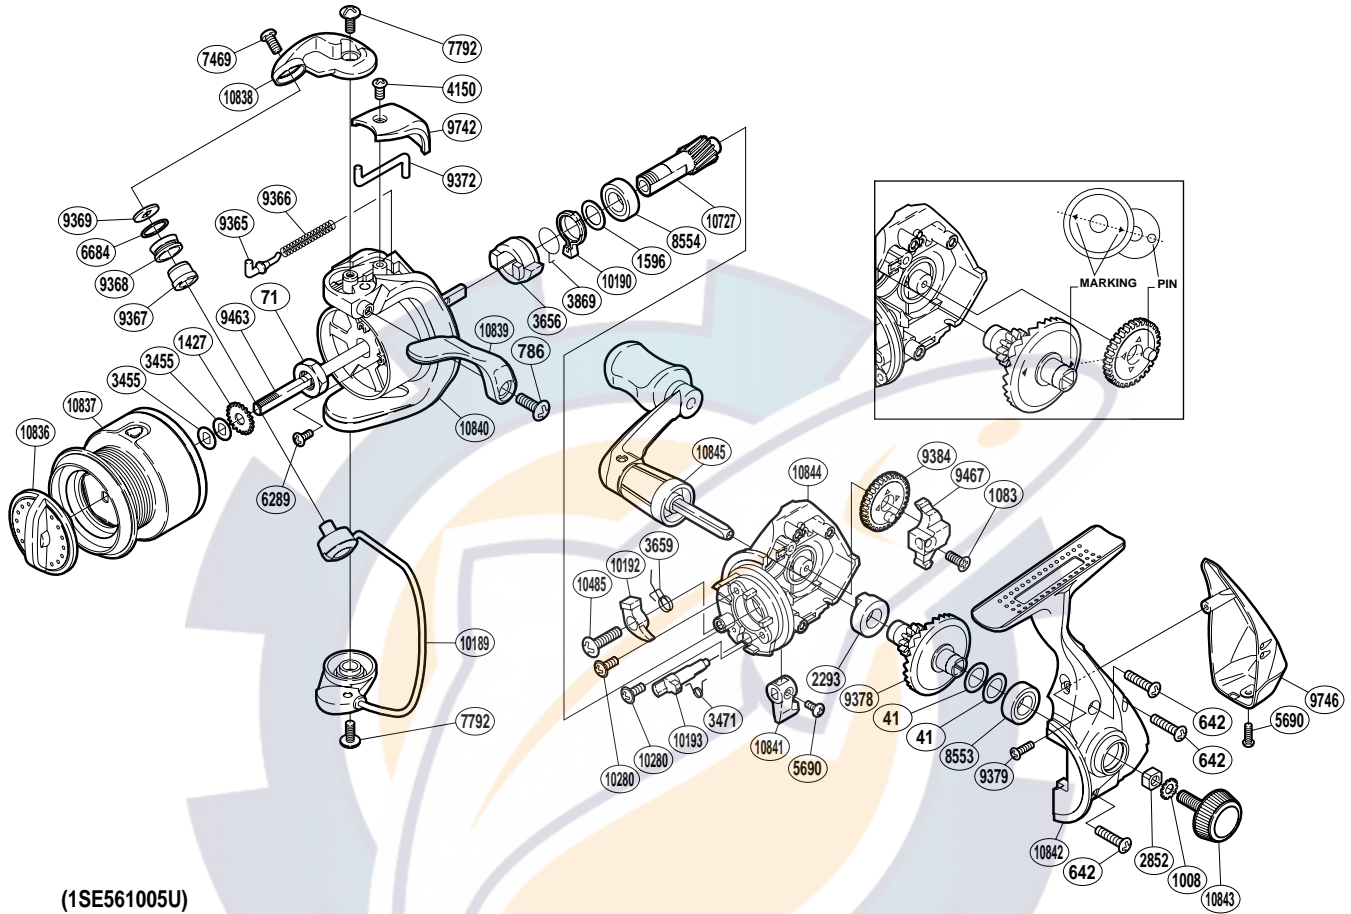

SHIMANO®

TX

TX-1000FD

(1SE561005U)

Part No.	Description	Part No.	Description	Part No.	Description
RD 0041	Washer	RD 6684	Line Roller Spacer	RD10189	Bail Assembly
RD 0071	Rotor Nut	RD 7469	Screw	RD10190	Anti-Reverse Lock Out
RD 0642	Screw	RD 7792	Screw	RD10192	Anti-Reverse Pawl
RD 0786	Screw	RD 8553	Ball Bearing	RD10193	Anti-Reverse Cam
RD 1008	Handle Lock Washer	RD 8554	Ball Bearing	RD10280	Screw
RD 1083	Screw	RD 9365	Bail Spring Guide	RD10485	Screw
RD 1427	Spool Support	RD 9366	Bail Spring	RD10727	Pinion Gear
RD 1596	Washer	RD 9367	Line Roller Bushing	RD10836	Drag Knob
RD 2293	Drive Gear Bushing	RD 9368	Line Roller	RD10837	Spool Assembly
RD 2852	Handle Screw Lock	RD 9369	Line Roller Washer	RD10838	Bail Arm
RD 3455	Spool Washer	RD 9372	Bail Trip Lever	RD10839	Quick-Fire II Trigger
RD 3471	Anti-Reverse Cam Spring	RD 9378	Drive Gear	RD10840	Rotor
RD 3656	Anti-Reverse Ratchet	RD 9379	Screw	RD10841	Anti-Reverse Lever
RD 3659	Anti-Reverse Pawl Spring	RD 9384	Oscillating Gear	RD10842	Side Cover
RD 3869	Anti-Reverse Lock Out Spring	RD 9463	Main Shaft	RD10843	Handle Screw Cap
RD 4150	Screw	RD 9467	Oscillating Slider	RD10844	Body
RD 5690	Screw	RD 9742	Bail Spring Cover	RD10845	Handle Assembly
RD 6289	Screw	RD 9746	Rear Protector		