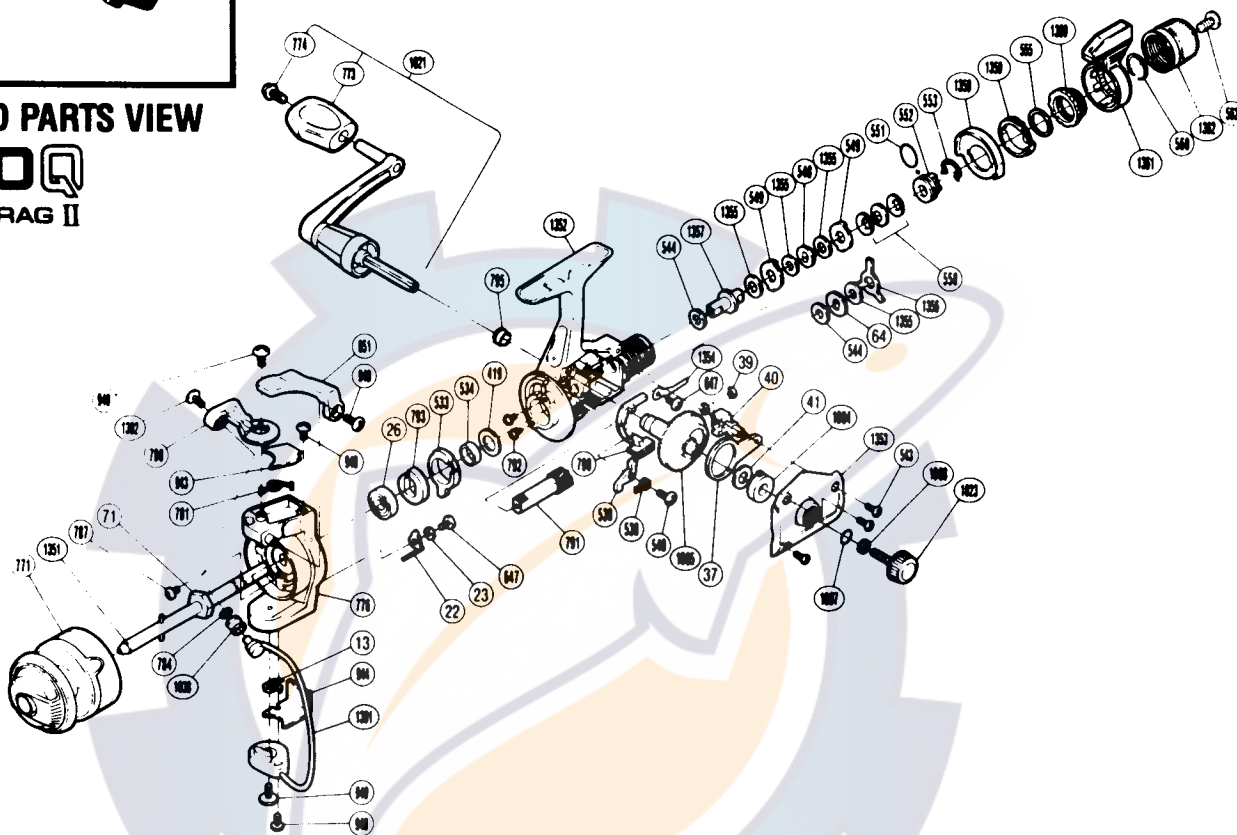

EXPLODED PARTS VIEW

TX110Q
FIGHTIN' DRAG II

PARTS LIST

PART # DESCRIPTION

RD 0013	(Trip) Lever Spring
RD 0022	(Bail) Trip Lever
RD 0023	Trip Lever Spacer
RD 0026	Ball Bearing
RD 0037	Oscillating Arm
RD 0039	"C" Lock
RD 0040	Oscillating Block
RD 0041	Drive Gear Washer
RD 0064	Click Gear
RD 0071	Rotor Nut
RD 0419	Bushing Washer (B)
RD 0533	Anti-Reverse Lock Out
RD 0534	Pinion Spacer
RD 0538	Anti-Reverse Pawl
RD 0539	Anti-Reverse Pawl Spring
RD 0540	Anti-Reverse Pawl Screw
RD 0543	Side Cover Screw (B)
RD 0544	Drag Washer "C2" (White)
RD 0548	Key Washer "A"
RD 0549	Eared Washer "B"
RD 0550	Coned Disc Spring
RD 0551	"O" Ring
RD 0552	Pressure Screw

PART # DESCRIPTION

RD 0553	Hold Click Spring
RD 0555	Fightin' Pressure Screw Washer
RD 0560	Lever Hold Spring
RD 0562	Drag Programmer Screw
RD 0647	Nut Lock Screw
RD 0771	Spool Assembly
RD 0773	Handle Knob
RD 0774	Handle Knob Screw
RD 0776	Rotor
RD 0780	Bail Arm
RD 0781	Bail Spring
RD 0784	Line Roller Washer
RD 0787	Nut Lock Screw
RD 0790	Anti-Reverse Switch (Black)
RD 0791	Pinion Gear
RD 0792	Bearing Retainer Screw
RD 0793	Anti-Reverse Ratchet
RD 0795	Bushing B
RD 0851	Quick-Fire II Trigger
RD 0940	Bail Trip Cam Screw
RD 0943	Bail Spring Cover
RD 0944	Bail Trip Cover

PART # DESCRIPTION

RD 0948	Bail Trip Cover Screw
RD 0949	Trigger Screw
RD 1004	Bushing A
RD 1005	Drive Gear
RD 1007	Lock Washer Retainer
RD 1008	Handle Lock Washer
RD 1021	Handle Assembly
RD 1023	Handle Screw Cap
RD 1038	Sic Ceramic Roller
RD 1301	Bail Assembly
RD 1302	Line Roller Screw
RD 1351	Main Shaft
RD 1352	Body
RD 1353	Side Cover
RD 1354	Drag Click
RD 1355	Drag Washer "C1"
RD 1356	Eared Washer "BF"
RD 1357	Drag Shaft
RD 1358	Lever Quadrant
RD 1359	Lever Click Gear
RD 1360	Fightin' Pressure Screw
RD 1361	Fightin' Drag II Lever
RD 1362	Drag Programmer