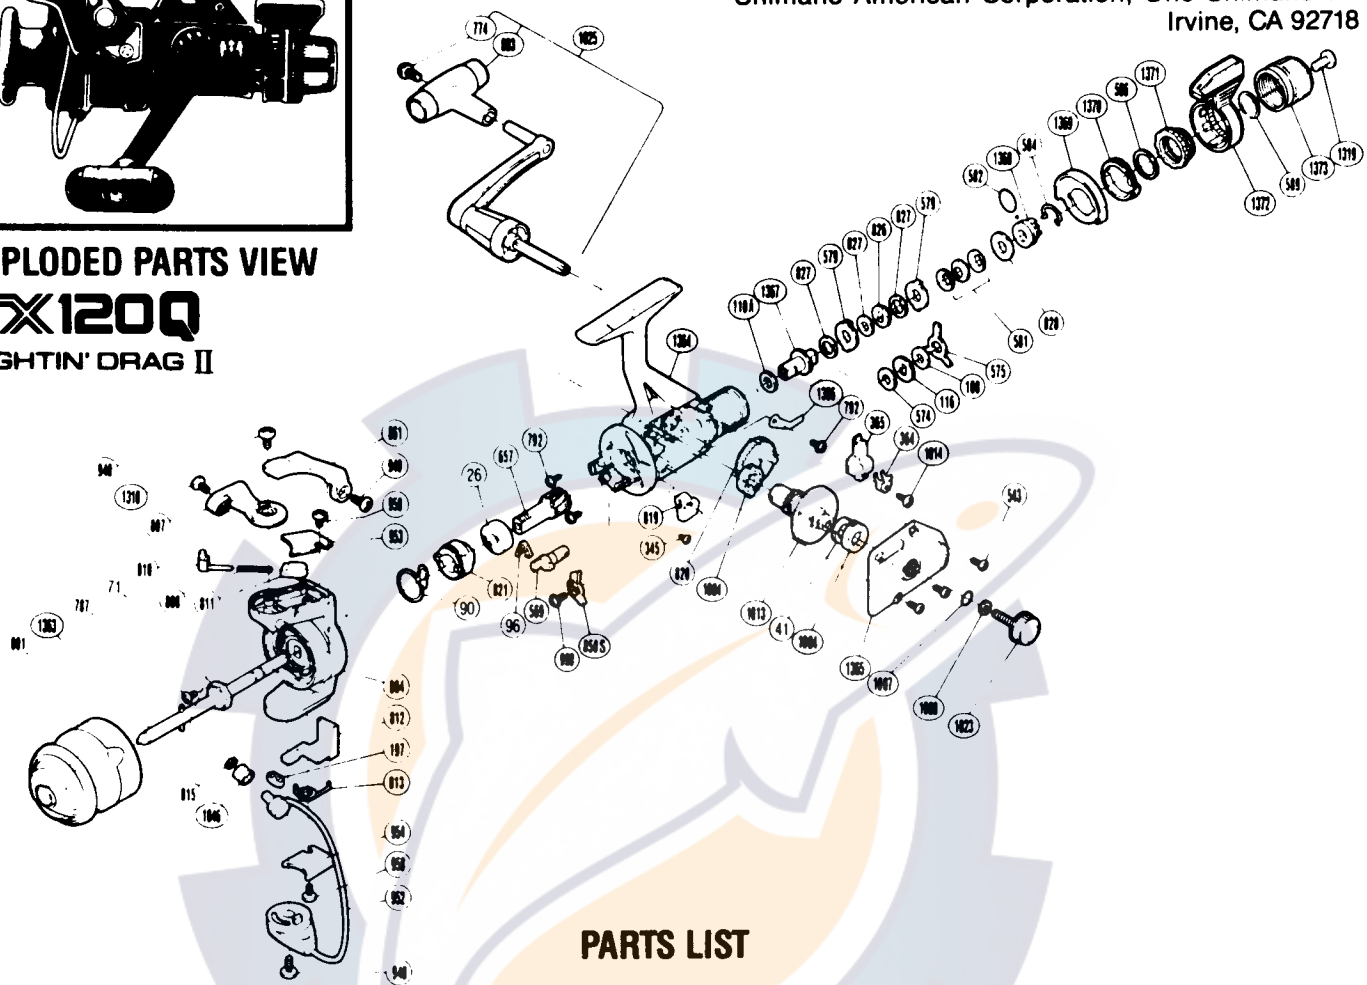

EXPLODED PARTS VIEW

TX120Q

FIGHTIN' DRAG II

PARTS LIST

PART # DESCRIPTION

- RD 0026 Ball Bearing
- RD 0041 Drive Gear Washer
- RD 0071 Rotor Nut
- RD 0090 Anti-Reverse Pawl Spring
- RD 0096 Anti-Reverse Cam Spring
- RD 0108 Drag Washer "C(1)" (Black)
- RD 0110A Drag Washer "D2" (White)
- RD 0116 Click Gear
- RD 0197 Bail Trip Slide Cam
- RD 0345 Anti-Reverse Lever Screw
- RD 0364 Oscillating Slider Retainer
- RD 0365 Oscillating Slider
- RD 0543 Side Cover Screw (B)
- RD 0569 Anti-Reverse Cam
- RD 0574 Drag Washer "C2" (White)
- RD 0575 Eared Washer "BF"
- RD 0579 Eared Washer "B"
- RD 0581 Coned Disc Spring
- RD 0582 "O" Ring
- RD 0584 Hold Click Spring
- RD 0586 Fightin' Pressure Screw Washer
- RD 0589 Lever Hold Spring
- RD 0657 Pinion Gear
- RD 0774 Handle Knob Screw

PART # DESCRIPTION

- RD 0787 Nut Lock Screw
- RD 0792 Bearing Retainer Screw
- RD 0801 Spool Assembly (Universal)
- RD 0803 Handle Knob
- RD 0804 Rotor
- RD 0807 Bail Arm
- RD 0808 Bail Spring
- RD 0810 Bail Spring Guide A
- RD 0811 Bail Spring Guide B
- RD 0812 Bail Trip Lever
- RD 0813 Lever Spring
- RD 0815 Line Roller Washer
- RD 0819 Anti-Reverse Lever (Black)
- RD 0820 Oscillating Gear
- RD 0821 Anti-Reverse Ratchet
- RD 0826 Key Washer "A"
- RD 0827 Drag Washer "H1"
- RD 0828 Drag Spring Washer "A"
- RD 0850S Anti-Reverse Pawl
- RD 0861 Quick-Fire II Trigger
- RD 0940 Bail Trip Cam Screw
- RD 0949 Trigger Screw
- RD 0952 Bail Assembly
- RD 0953 Bail Spring Cover
- RD 0954 Bail Trip Cover