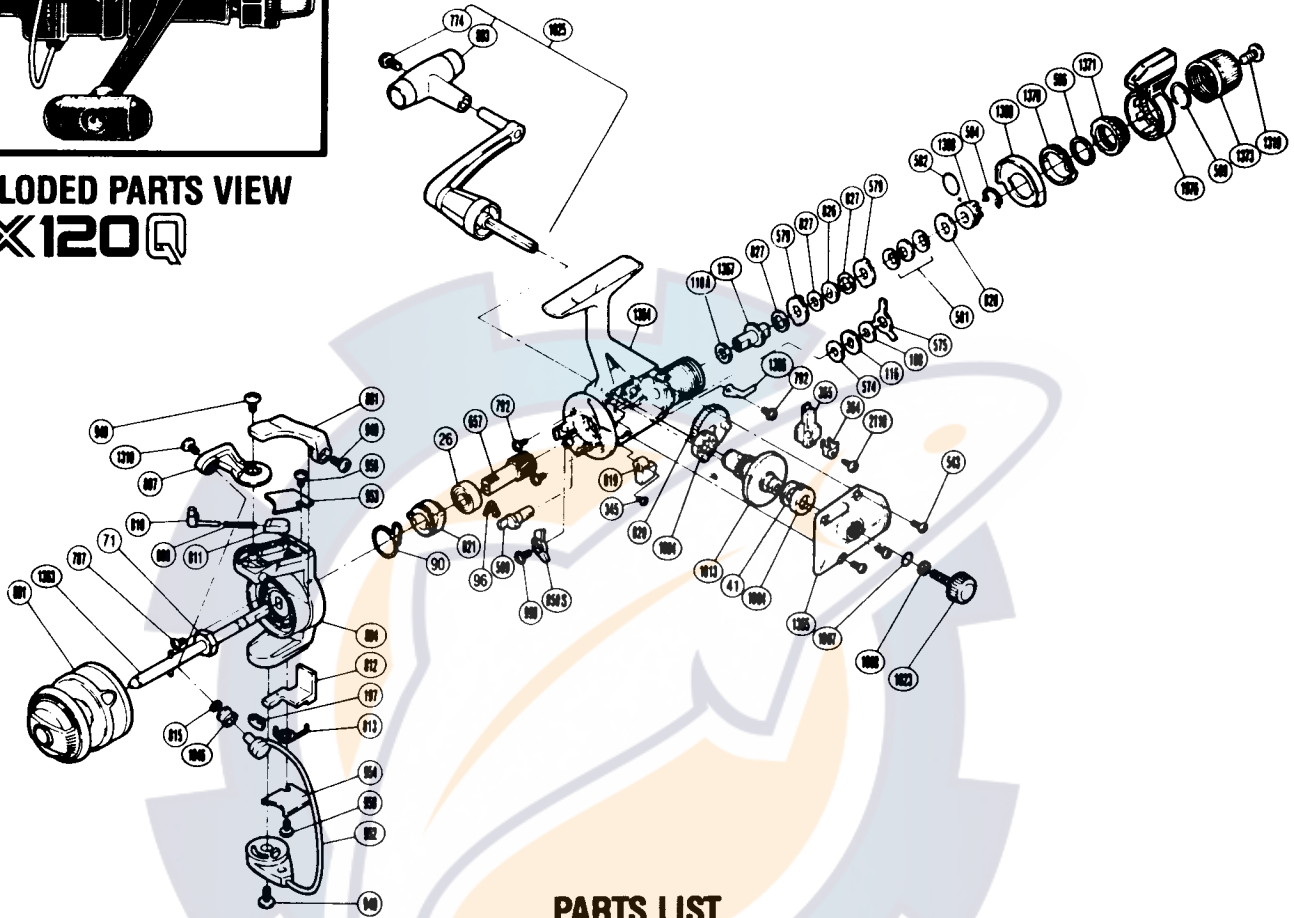

EXPLODED PARTS VIEW
TX120Q

PARTS LIST

PART # DESCRIPTION

- RD 0026 Ball Bearing
- RD 0041 Drive Gear Washer
- RD 0071 Rotor Nut
- RD 0090 Anti-Reverse Pawl Spring
- RD 0096 Anti-Reverse Cam Spring
- RD 0108 Drag Washer "C(1)" (Black)
- RD 0110A Drag Washer "D2" (White)
- RD 0116 Click Gear
- RD 0197 Bail Trip Slide Cam
- RD 0345 Anti-Reverse Lever Screw
- RD 0364 Oscillating Slider Retainer
- RD 0365 Oscillating Slider
- RD 0543 Side Cover Screw (B)
- RD 0569 Anti-Reverse Cam
- RD 0574 Drag Washer "C2" (White)
- RD 0575 Eared Washer "BF"
- RD 0579 Eared Washer "B"
- RD 0581 Coned Disc Spring
- RD 0582 "O" Ring
- RD 0584 Hold Click Spring
- RD 0586 Fightin' Pressure Screw Washer
- RD 0589 Lever Hold Spring
- RD 0657 Pinion Gear
- RD 0774 Handle Knob Screw

PART # DESCRIPTION

- RD 0787 Nut Lock Screw
- RD 0792 Bearing Retainer Screw
- RD 0801 Spool Assembly (Universal)
- RD 0803 Handle Knob
- RD 0804 Rotor
- RD 0807 Bail Arm
- RD 0808 Bail Spring
- RD 0810 Bail Spring Guide A
- RD 0811 Bail Spring Guide B
- RD 0812 Bail Trip Lever
- RD 0813 Lever Spring
- RD 0815 Line Roller Washer
- RD 0819 Anti-Reverse Lever (Black)
- RD 0820 Oscillating Gear
- RD 0821 Anti-Reverse Ratchet
- RD 0826 Key Washer "A"
- RD 0827 Drag Washer "H1"
- RD 0828 Drag Spring Washer "A"
- RD 0850S Anti-Reverse Pawl
- RD 0861 Quick-Fire II Trigger
- RD 0940 Bail Trip Cam Screw
- RD 0949 Trigger Screw
- RD 0952 Bail Assembly
- RD 0953 Bail Spring Cover