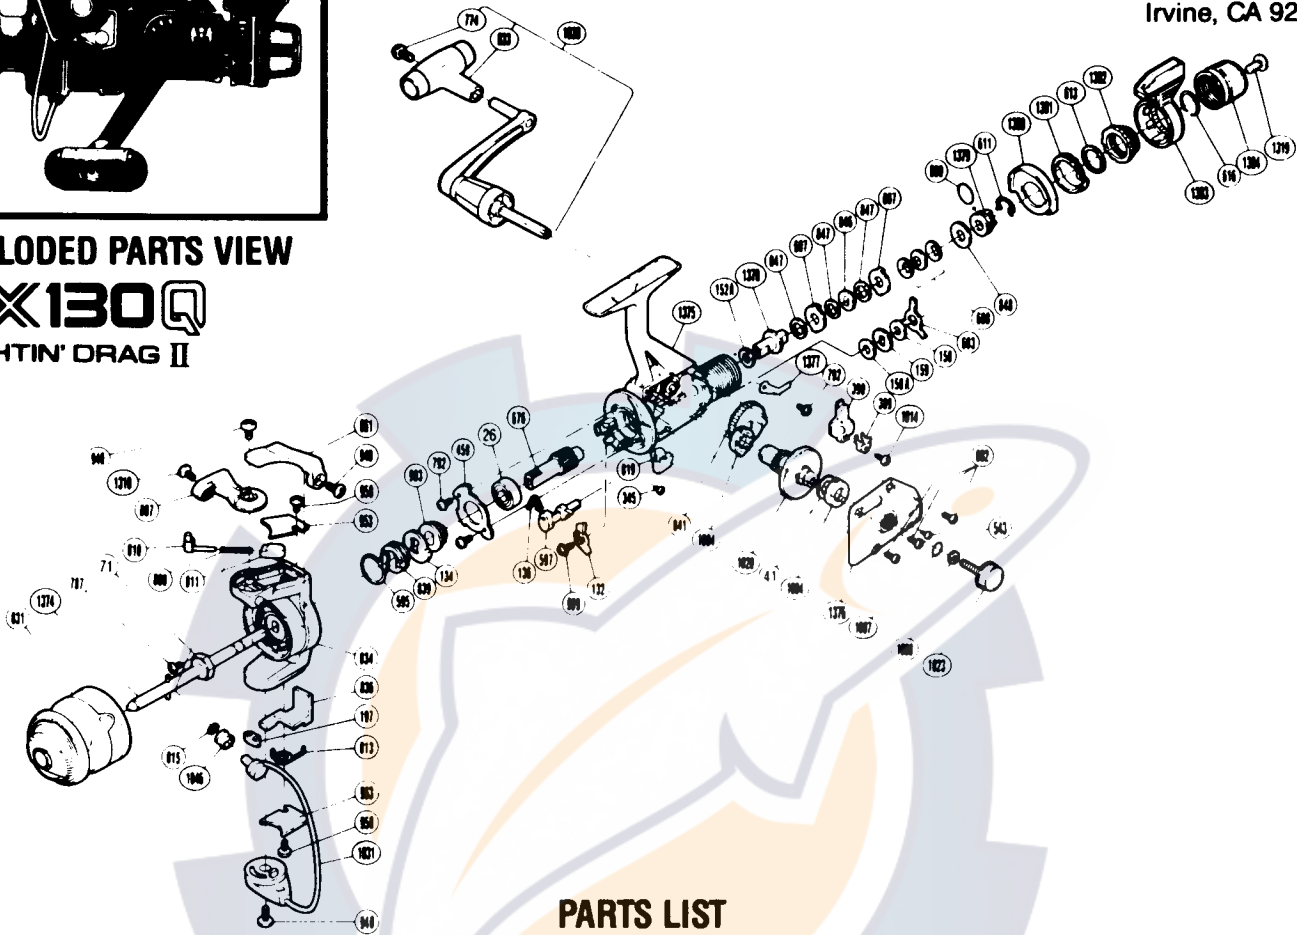

EXPLODED PARTS VIEW

TX130Q

FIGHTIN' DRAG II

PARTS LIST

PART # DESCRIPTION

RD 0026	Ball Bearing
RD 0041	Drive Gear Washer
RD 0071	Rotor Nut
RD 0132	Anti-Reverse Pawl Assembly
RD 0134	Anti-Reverse Ratchet
RD 0136	Anti-Reverse Cam Spring
RD 0150	Drag Washer "C1" (Black)
RD 0150A	Drag Washer "C2" (White)
RD 0152A	Drag Washer "D2" (White)
RD 0159	Click Gear
RD 0197	Bail Trip Slide Cam
RD 0345	Anti-Reverse Lever Screw
RD 0389	Oscillating Slider Retainer
RD 0390	Oscillating Slider
RD 0459	Bearing Retainer
RD 0543	Side Cover Screw (B)
RD 0595	Anti-Reverse Pawl Spring
RD 0597	Anti-Reverse Cam
RD 0602	Side Cover Screw A
RD 0603	Eared Washer "BF"
RD 0607	Eared Washer "B"
RD 0608	Coned Disc Spring
RD 0609	"O" Ring
RD 0611	Hold Click Spring
RD 0613	Fightin' Pressure Screw Washer

PART # DESCRIPTION

RD 0616	Lever Hold Spring
RD 0676	Pinion Gear
RD 0774	Handle Knob Screw
RD 0787	Nut Lock Screw
RD 0792	Bearing Retainer Screw
RD 0807	Bail Arm
RD 0808	Bail Spring
RD 0810	Bail Spring Guide A
RD 0811	Bail Spring Guide B
RD 0813	Lever Spring
RD 0815	Line Roller Washer
RD 0819	Anti-Reverse Lever (Black)
RD 0831	Spool Assembly (Universal)
RD 0833	Handle Knob
RD 0834	Rotor
RD 0836	Bail Trip Lever
RD 0839	Anti-Reverse Spring Holder
RD 0841	Oscillating Gear
RD 0846	Key Washer "A"
RD 0847	Drag Washer "H1"
RD 0848	Drag Spring Washer "A"
RD 0861	Quick-Fire II Trigger
RD 0903	Pinion Spacer
RD 0940	Bail Trip Cam Screw
RD 0949	Trigger Screw
RD 0953	Bail Spring Cover