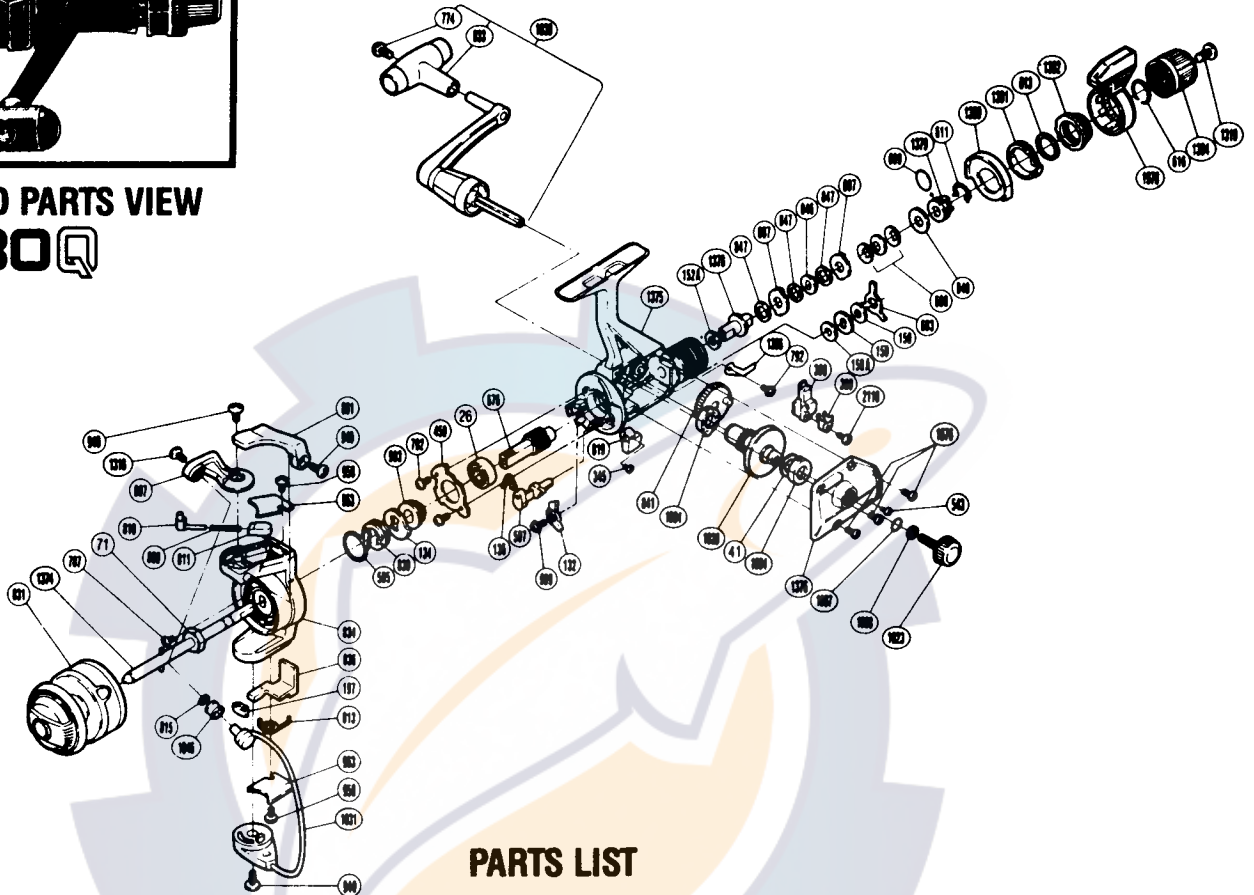

EXPLODED PARTS VIEW
TX130Q

PARTS LIST

PART #	DESCRIPTION
RD 0026	Ball Bearing
RD 0041	Drive Gear Washer
RD 0071	Rotor Nut
RD 0132	Anti-Reverse Pawl Assembly
RD 0134	Anti-Reverse Ratchet
RD 0136	Anti-Reverse Cam Spring
RD 0150	Drag Washer "C1" (Black)
RD 0150A	Drag Washer "C2" (White)
RD 0152A	Drag Washer "D2" (White)
RD 0159	Click Gear
RD 0197	Bail Trip Slide Cam
RD 0345	Anti-Reverse Lever Screw
RD 0389	Oscillating Slider Retainer
RD 0390	Oscillating Slider
RD 0459	Bearing Retainer
RD 0543	Side Cover Screw (B)
RD 0595	Anti-Reverse Pawl Spring
RD 0597	Anti-Reverse Cam
RD 0603	Eared Washer "BF"
RD 0607	Eared Washer "B"
RD 0608	Coned Disc Spring
RD 0609	"O" Ring
RD 0611	Hold Click Spring
RD 0613	Fightin' Pressure Screw Washer
RD 0616	Lever Hold Spring

PART #	DESCRIPTION
RD 0676	Pinion Gear
RD 0774	Handle Knob Screw
RD 0787	Nut Lock Screw
RD 0792	Bearing Retainer Screw
RD 0807	Bail Arm
RD 0808	Bail Spring
RD 0810	Bail Spring Guide A
RD 0811	Bail Spring Guide B
RD 0813	Lever Spring
RD 0815	Line Roller Washer
RD 0819	Anti-Reverse Lever (Black)
RD 0831	Spool Assembly (Universal)
RD 0833	Handle Knob
RD 0834	Rotor
RD 0836	Bail Trip Lever
RD 0839	Anti-Reverse Spring Holder
RD 0841	Oscillating Gear
RD 0846	Key Washer "A"
RD 0847	Drag Washer "H1"
RD 0848	Drag Spring Washer "A"
RD 0861	Quick-Fire II Trigger
RD 0903	Pinion Spacer
RD 0940	Bail Trip Cam Screw
RD 0949	Trigger Screw
RD 0953	Bail Spring Cover
RD 0958	Bail Trip Cover Screw