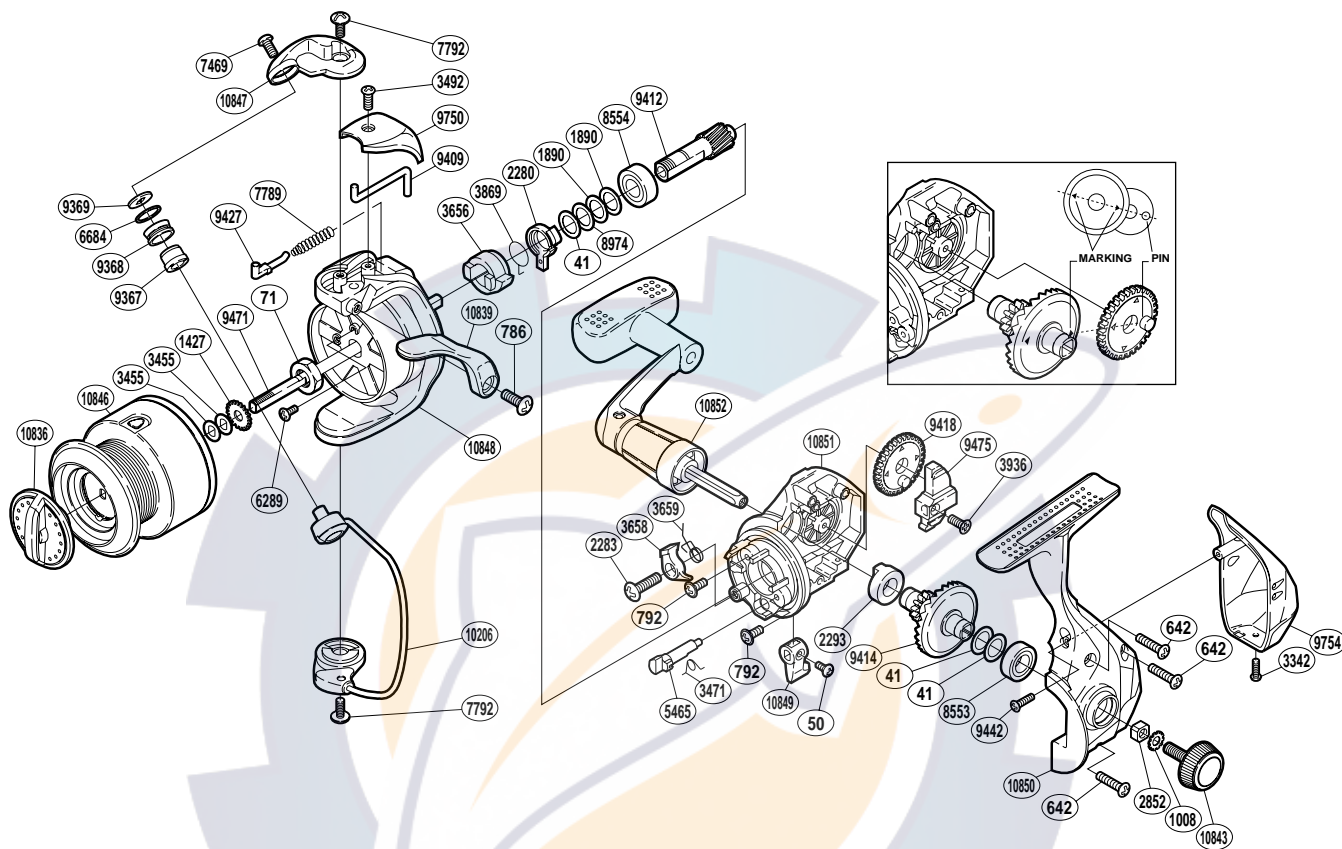

SHIMANO®

TX

TX-2500FD

(1SE562505U)

Part No.	Description	Part No.	Description	Part No.	Description
RD 0041	Washer	RD 3659	Anti-Reverse Pawl Spring	RD 9427	Bail Spring Guide
RD 0050	Screw	RD 3869	Anti-Reverse Lock Out Spring	RD 9442	Screw
RD 0071	Rotor Nut	RD 3936	Screw	RD 9471	Main Shaft
RD 0642	Screw	RD 5465	Anti-Reverse Cam	RD 9475	Oscillating Slider
RD 0786	Screw	RD 6289	Screw	RD 9750	Bail Spring Cover
RD 0792	Screw	RD 6684	Line Roller Spacer	RD 9754	Rear Protector
RD 1008	Handle Lock Washer	RD 7469	Screw	RD10206	Bail Assembly
RD 1427	Spool Support	RD 7789	Bail Spring	RD10836	Drag Knob
RD 1890	Washer	RD 7792	Screw	RD10839	Quick-Fire II Trigger
RD 2280	Anti-Reverse Lock Out	RD 8553	Ball Bearing	RD10843	Handle Screw Cap
RD 2283	Screw	RD 8554	Ball Bearing	RD10846	Spool Assembly
RD 2293	Drive Gear Bushing	RD 8974	Washer	RD10847	Bail Arm
RD 2852	Handle Screw Lock	RD 9367	Line Roller Bushing	RD10848	Rotor
RD 3342	Screw	RD 9368	Line Roller	RD10849	Anti-Reverse Lever
RD 3455	Spool Washer	RD 9369	Line Roller Washer	RD10850	Side Cover
RD 3471	Anti-Reverse Cam Spring	RD 9409	Bail Trip Lever	RD10851	Body
RD 3492	Screw	RD 9412	Pinion Gear	RD10852	Handle Assembly
RD 3656	Anti-Reverse Ratchet	RD 9414	Drive Gear		
RD 3658	Anti-Reverse Pawl	RD 9418	Oscillating Gear		