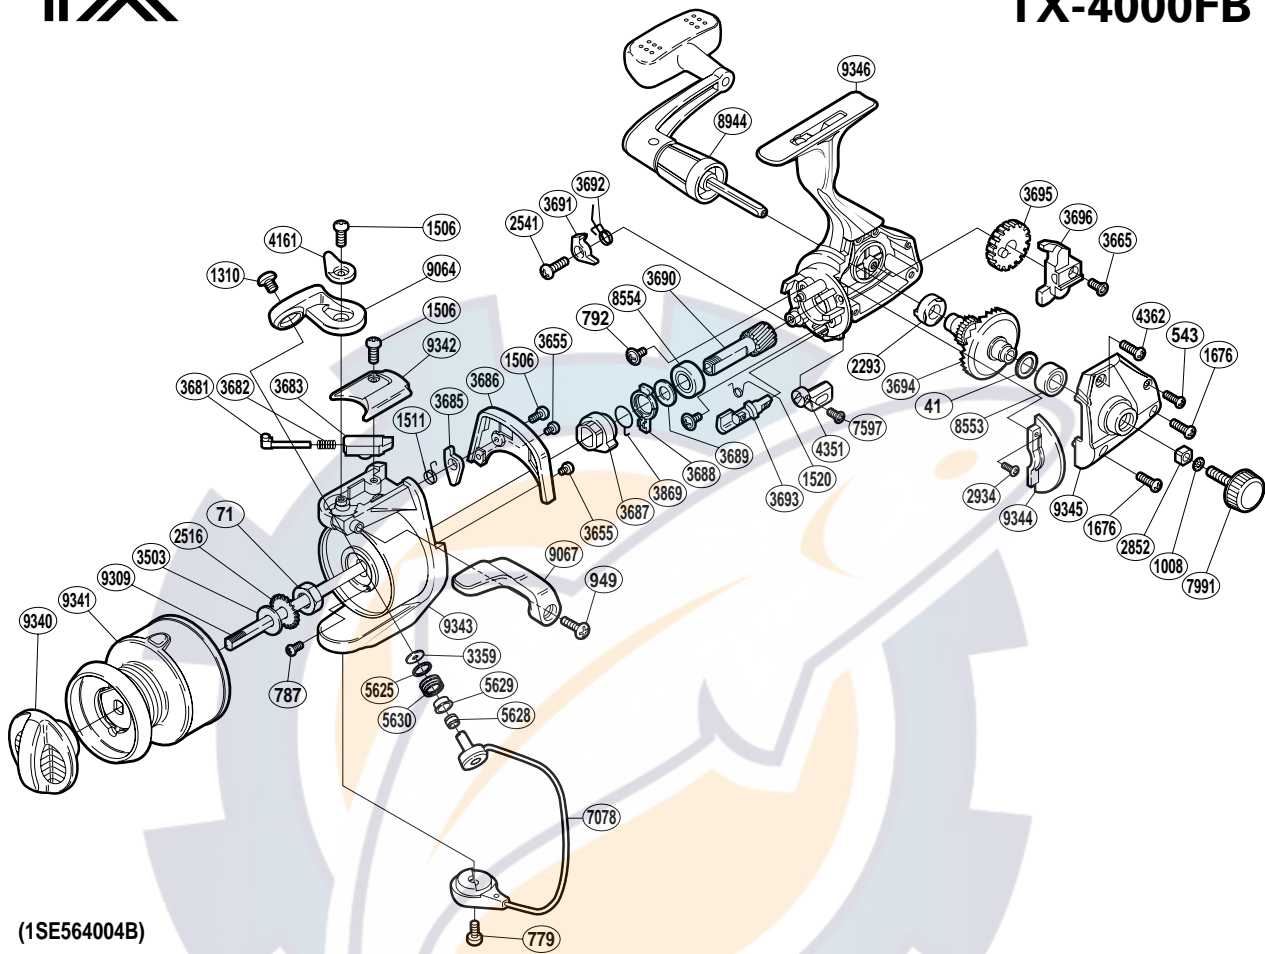

SHIMANO®

TX

TX-4000FB

(1SE564004B)

Part No.	Description	Part No.	Description	Part No.	Description
RD 0041	Washer	RD 3665	Screw	RD 5628	Line Roller Collar
RD 0071	Rotor Nut	RD 3681	Bail Spring Guide (A)	RD 5629	Line Roller Bushing
RD 0543	Screw	RD 3682	Bail Spring	RD 5630	Line Roller
RD 0779	Screw	RD 3683	Bail Spring Guide (B)	RD 7078	Bail Assembly
RD 0787	Screw	RD 3685	Bail Trip Lever	RD 7597	Screw
RD 0792	Screw	RD 3686	Counterbalance Cover	RD 7991	Handle Screw Cap
RD 0949	Screw	RD 3687	Anti-Reverse Ratchet	RD 8553	Ball Bearing
RD 1008	Handle Lock Washer	RD 3688	Anti-Reverse Lock Out	RD 8554	Ball Bearing
RD 1310	Screw	RD 3689	Washer	RD 8944	Handle Assembly
RD 1506	Screw	RD 3690	Pinion Gear	RD 9064	Bail Arm
RD 1511	Lever Spring	RD 3691	Anti-Reverse Pawl	RD 9067	Quick-Fire II Trigger
RD 1520	Anti-Reverse Cam Spring	RD 3692	Anti-Reverse Pawl Spring	RD 9309	Main Shaft
RD 1676	Screw	RD 3693	Anti-Reverse Cam	RD 9340	Drag Knob
RD 2293	Drive Gear Bushing	RD 3694	Drive Gear	RD 9341	Spool Assembly
RD 2516	Spool Support	RD 3695	Oscillating Gear	RD 9342	Bail Spring Cover
RD 2541	Screw	RD 3696	Oscillating Slider	RD 9343	Rotor
RD 2852	Handle Screw Lock	RD 3869	Anti-Reverse Lock Out Spring	RD 9344	Side Cover Flange
RD 2934	Screw	RD 4161	Trigger Cam	RD 9345	Side Cover
RD 3359	Line Roller Washer	RD 4351	Anti-Reverse Lever	RD 9346	Body
RD 3503	Spool Washer	RD 4362	Screw		
RD 3655	Screw	RD 5625	Line Roller Spacer		