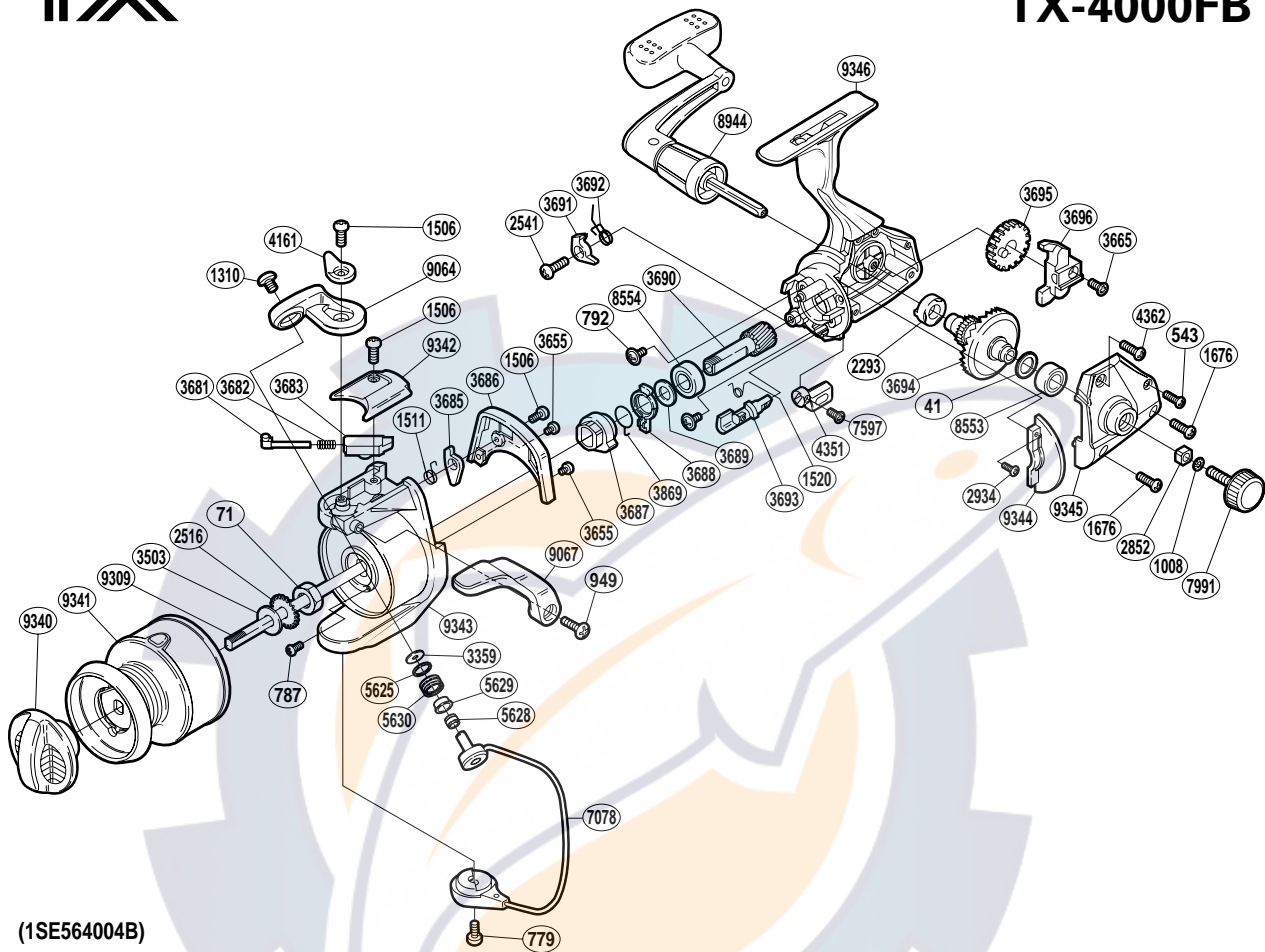

SHIMANO®

TX

TX-4000FB

(1SE564004B)

Part No.	Description	Part No.	Description	Part No.	Description
RD 0041	Washer	RD 3665	Screw	RD 5628	Line Roller Collar
RD 0071	Rotor Nut	RD 3681	Bail Spring Guide (A)	RD 5629	Line Roller Bushing
RD 0543	Screw	RD 3682	Bail Spring	RD 5630	Line Roller
RD 0779	Screw	RD 3683	Bail Spring Guide (B)	RD 7078	Bail Assembly
RD 0787	Screw	RD 3685	Bail Trip Lever	RD 7597	Screw
RD 0792	Screw	RD 3686	Counterbalance Cover	RD 7991	Handle Screw Cap
RD 0949	Screw	RD 3687	Anti-Reverse Ratchet	RD 8553	Ball Bearing
RD 1008	Handle Lock Washer	RD 3688	Anti-Reverse Lock Out	RD 8554	Ball Bearing
RD 1310	Screw	RD 3689	Washer	RD 8944	Handle Assembly
RD 1506	Screw	RD 3690	Pinion Gear	RD 9064	Bail Arm
RD 1511	Lever Spring	RD 3691	Anti-Reverse Pawl	RD 9067	Quick-Fire II Trigger
RD 1520	Anti-Reverse Cam Spring	RD 3692	Anti-Reverse Pawl Spring	RD 9309	Main Shaft
RD 1676	Screw	RD 3693	Anti-Reverse Cam	RD 9340	Drag Knob
RD 2293	Drive Gear Bushing	RD 3694	Drive Gear	RD 9341	Spool Assembly
RD 2516	Spool Support	RD 3695	Oscillating Gear	RD 9342	Bail Spring Cover
RD 2541	Screw	RD 3696	Oscillating Slider	RD 9343	Rotor
RD 2852	Handle Screw Lock	RD 3869	Anti-Reverse Lock Out Spring	RD 9344	Side Cover Flange
RD 2934	Screw	RD 4161	Trigger Cam	RD 9345	Side Cover
RD 3359	Line Roller Washer	RD 4351	Anti-Reverse Lever	RD 9346	Body
RD 3503	Spool Washer	RD 4362	Screw		
RD 3655	Screw	RD 5625	Line Roller Spacer		