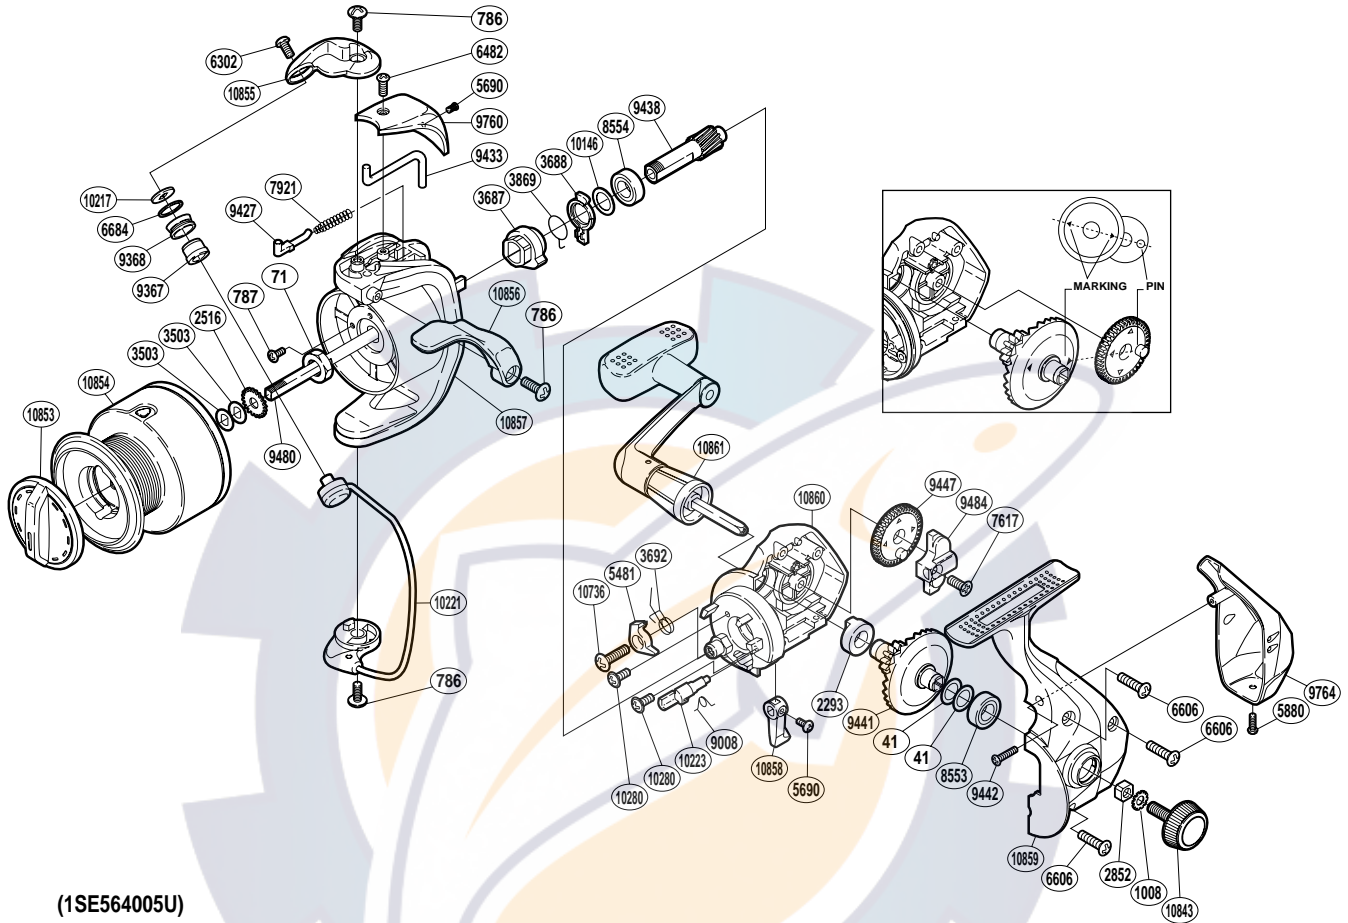

SHIMANO®

TX

TX-4000FD

(1SE564005U)

Part No.	Description	Part No.	Description	Part No.	Description
RD 0041	Washer	RD 6606	Screw	RD 9764	Rear Protector
RD 0071	Rotor Nut	RD 6684	Line Roller Spacer	RD10146	Washer
RD 0786	Screw	RD 7617	Screw	RD10217	Line Roller Washer
RD 0787	Screw	RD 7921	Bail Spring	RD10221	Bail Assembly
RD 1008	Handle Lock Washer	RD 8553	Ball Bearing	RD10223	Anti-Reverse Cam
RD 2293	Drive Gear Bushing	RD 8554	Ball Bearing	RD10280	Screw
RD 2516	Spool Support	RD 9008	Anti-Reverse Cam Spring	RD10736	Screw
RD 2852	Handle Screw Lock	RD 9367	Line Roller Bushing	RD10843	Handle Screw Cap
RD 3503	Spool Washer	RD 9368	Line Roller	RD10853	Drag Knob
RD 3687	Anti-Reverse Ratchet	RD 9427	Bail Spring Guide	RD10854	Spool Assembly
RD 3688	Anti-Reverse Lock Out	RD 9433	Bail Trip Lever	RD10855	Bail Arm
RD 3692	Anti-Reverse Pawl Spring	RD 9438	Pinion Gear	RD10856	Quick-Fire II Trigger
RD 3869	Anti-Reverse Lock Out Spring	RD 9441	Drive Gear	RD10857	Rotor
RD 5481	Anti-Reverse Pawl	RD 9442	Screw	RD10858	Anti-Reverse Lever
RD 5690	Screw	RD 9447	Oscillating Gear	RD10859	Side Cover
RD 5880	Screw	RD 9480	Main Shaft	RD10860	Body
RD 6302	Screw	RD 9484	Oscillating Slider	RD10861	Handle Assembly
RD 6482	Screw	RD 9760	Bail Spring Cover		