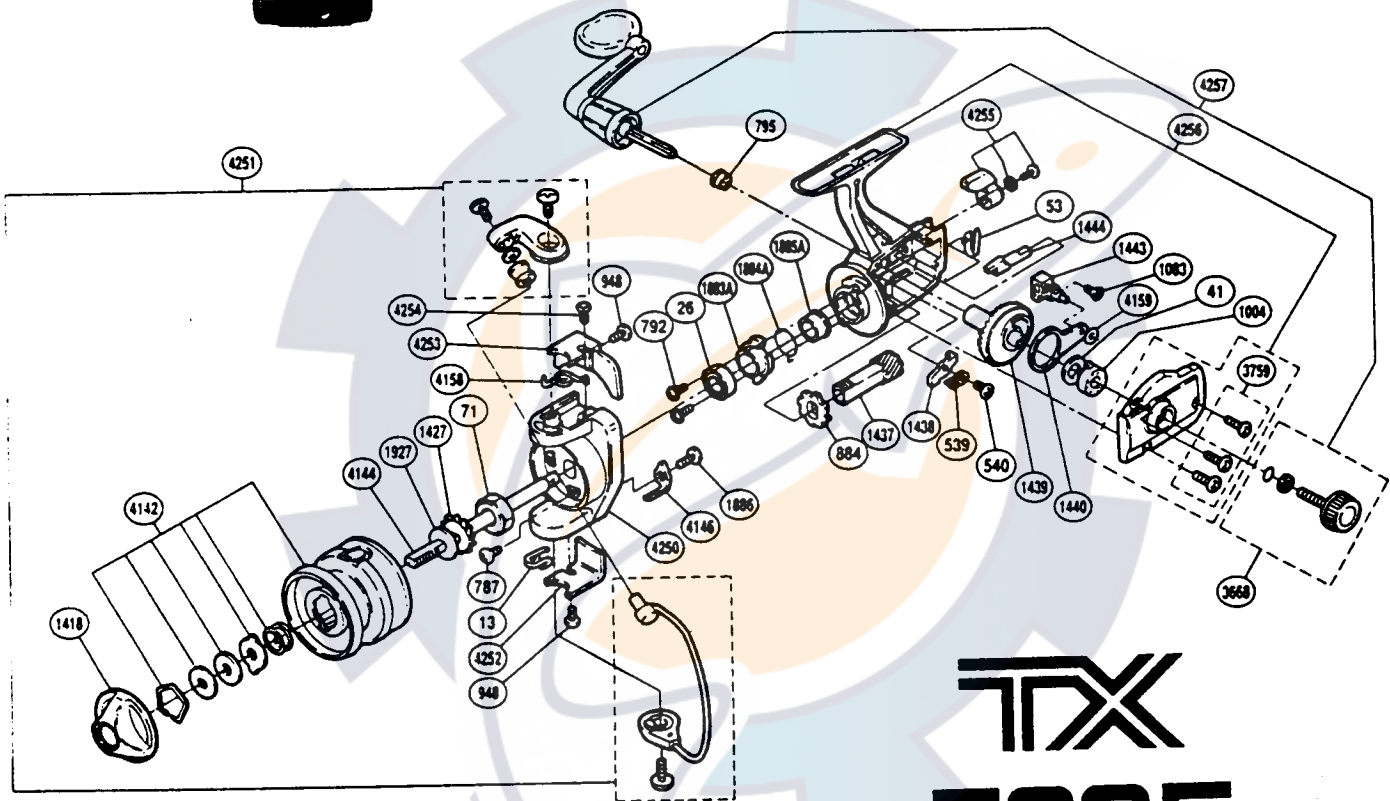

Exploded View

TX
500F 95

TX500F

Part #	Description	Part #	Description	Part #	Description
RD 0013	Lever Spring	RD 1418	Drag Knob	RD 3759	Side Cover Screws
RD 0026	Ball Bearing	RD 1427	Spool Support	RD 4142	Spool Assembly
RD 0041	Drive Gear Washer	RD 1437	Pinion Gear	RD 4144	Main Shaft
RD 0053	Anti-Reverse Cam Spring	RD 1438	Anti-Reverse Pawl	RD 4146	Bail Trip Lever
RD 0071	Rotor Nut	RD 1439	Drive Gear	RD 4158	Bail Spring
RD 0539	Anti-Reverse Pawl Spring	RD 1440	Oscillating Arm	RD 4159	Oscillating Spacer
RD 0540	Anti-Reverse Pawl Screw	RD 1443	Oscillating Block	RD 4250	Rotor
RD 0787	Nut Lock Screw	RD 1444	Anti-Reverse Cam	RD 4251	Bail Assembly
RD 0792	Bearing Retainer Screw	RD 1883A	Anti-Reverse Lock Out	RD 4252	Bail Trip Cover
RD 0795	Bushing B	RD 1884A	Anti-Reverse Lock Out Spring	RD 4253	Bail Spring Cover
RD 0884	Anti-Reverse Ratchet	RD 1885A	Pinion Spacer	RD 4254	Bail Spring Cover Screw
RD 0948	Multi- Purpose Screw	RD 1886	Bail Trip Lever Screw	RD 4255	Anti-Reverse Lever Assembly
RD 1004	Bushing A	RD 1927	Spool Washer	RD 4256	Body Assembly
RD 1083	Slider Retainer Screw	RD 3668	Handle Screw Cap Assembly	RD 4257	Handle Assembly