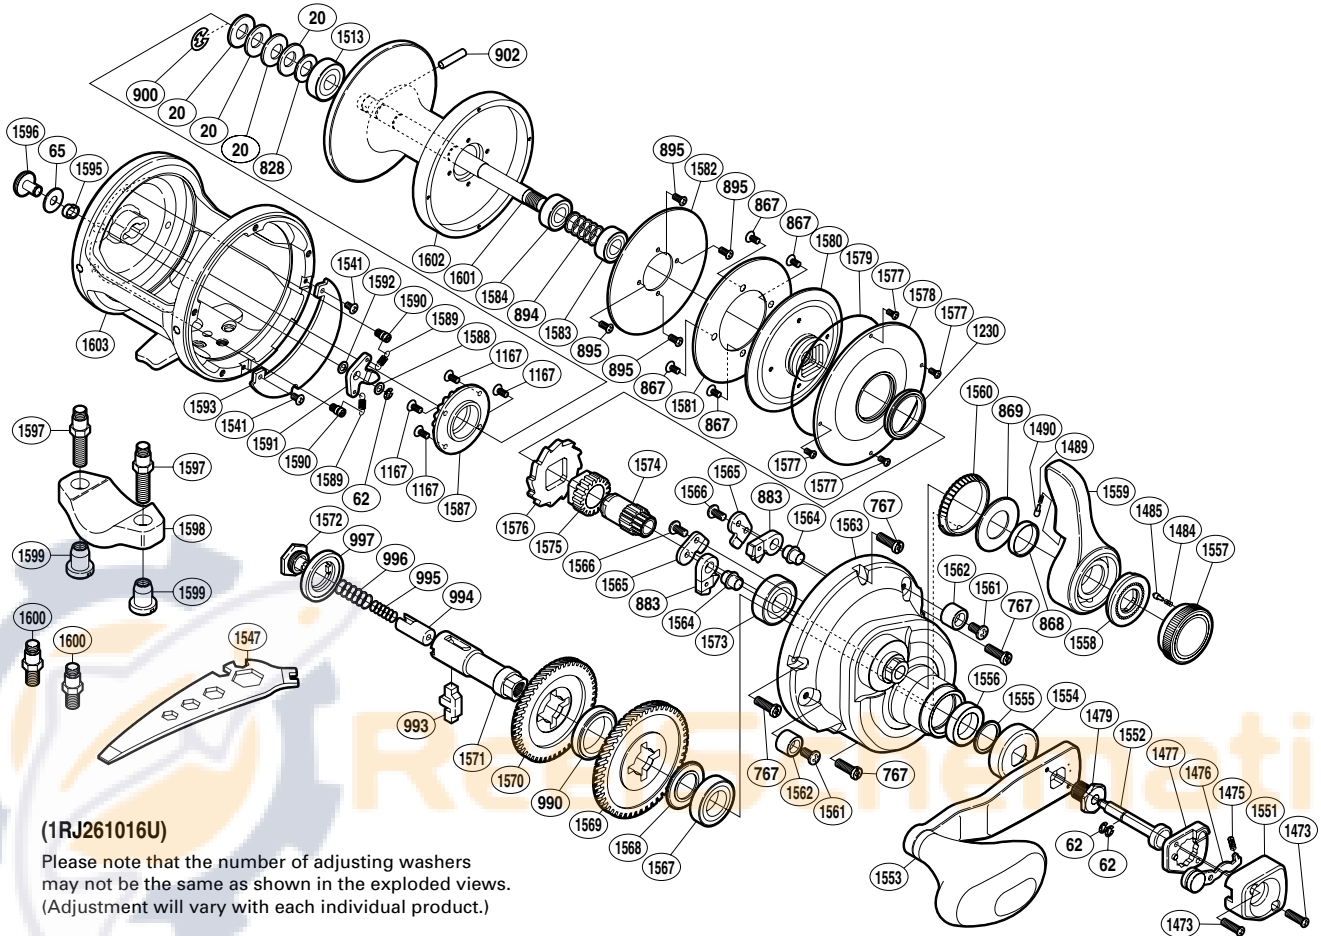

SHIMANO

TALICA SA-RB

TAC-16II

(1RJ261016U)

Please note that the number of adjusting washers may not be the same as shown in the exploded views. (Adjustment will vary with each individual product.)

Part No.	Description	Part No.	Description	Part No.	Description
TGT0020	Coned Disc Spring	TGT1490	Lever Click	TGT1577	Screw
TGT0062	E Lock	TGT1513	Ball Bearing	TGT1578	Cooling Shield
TGT0065	Spacer	TGT1541	Screw	TGT1579	O Ring
TGT0767	Screw	TGT1551	Push Button Shield	TGT1580	Pinion Guard
TGT0828	Bearing Thrust Washer	TGT1552	Push LOW Button Shaft	TGT1581	Drag Plate
TGT0867	Screw	TGT1553	Handle	TGT1582	Drag Washer
TGT0868	Lever Thrust Ring	TGT1554	Drive Shaft Shield	TGT1583	Ball Bearing
TGT0869	Washer	TGT1555	Washer	TGT1584	Ball Bearing
TGT0883	Anti-Reverse Pawl	TGT1556	Drive Gear Bushing	TGT1587	Click Gear Support
TGT0894	Pressure Release Spring	TGT1557	Pre-Program Dial	TGT1588	Spacer
TGT0895	Screw	TGT1558	Lever Shaft Body	TGT1589	Click Pawl Spring
TGT0900	E Lock	TGT1559	Drag Control Lever	TGT1590	Click Spring Shaft
TGT0902	Cross Pin	TGT1560	Lever Click Gear	TGT1591	Click Pawl
TGT0990	Friction Washer	TGT1561	Screw	TGT1592	Spacer
TGT0993	Gear Select Cross Bar	TGT1562	Bolt Shield	TGT1593	Set Plate
TGT0994	Cross Bar Stop	TGT1563	Right Side Plate	TGT1595	Click Switch Cam
TGT0995	Drive Shaft Spring B	TGT1564	Anti-Reverse Pawl Pin	TGT1596	Click Button
TGT0996	Drive Shaft Spring	TGT1565	Anti-Reverse Pawl Keeper	TGT1601	Spool Shaft
TGT0997	Friction Washer	TGT1566	Screw	TGT1602	Spool
TGT1167	Screw	TGT1567	Ball Bearing	TGT1603	One-Piece Frame
TGT1230	Waterproof Ring	TGT1568	Drive Gear Washer		
TGT1473	Screw	TGT1569	Drive Gear A		
TGT1475	Slide Plate Spring	TGT1570	Drive Gear B		
TGT1476	Slide Plate	TGT1571	Drive Shaft	TGT1597	Rod Clamp Bolt (accessory)
TGT1477	Handle Bolt Plate	TGT1572	Drive Shaft Screw	TGT1598	Rod Clamp (accessory)
TGT1479	Handle Bolt	TGT1573	Ball Bearing	TGT1599	Rod Clamp Nut (accessory)
TGT1484	Click Spring	TGT1574	Pinion Gear A	TGT1600	Rod Clamp Bolt S (accessory)
TGT1485	Click Pin	TGT1575	Pinion Gear B		
TGT1489	Lever Click Shoe	TGT1576	Anti-Reverse Ratchet	TGT1547	Wrench (accessory)