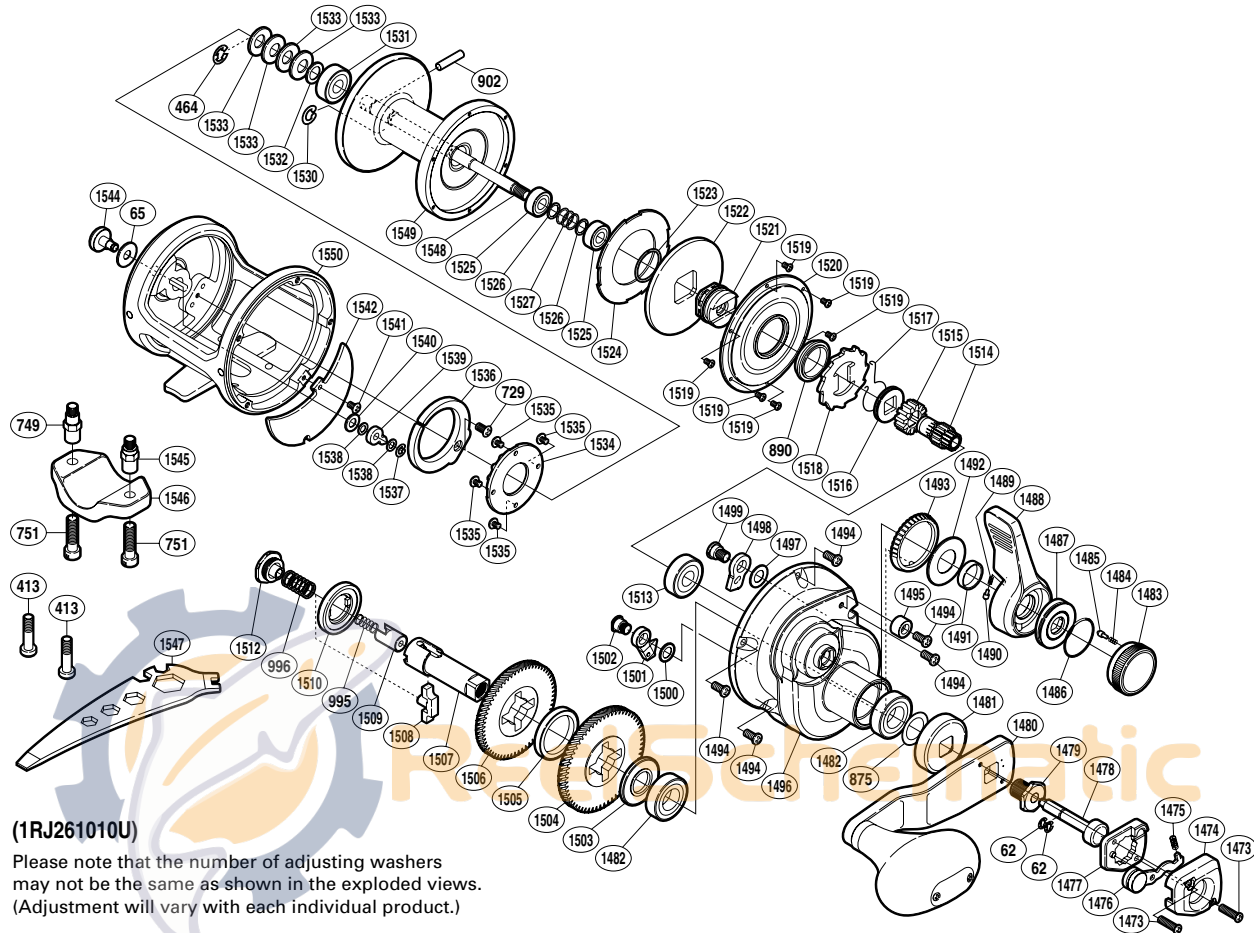

## TAC-10II

(1RJ261010U)

Please note that the number of adjusting washers may not be the same as shown in the exploded views. (Adjustment will vary with each individual product.)

Part No.	Description	Part No.	Description	Part No.	Description
TGT0062	E Lock	TGT1494	Screw	TGT1525	Ball Bearing
TGT0065	Spacer	TGT1495	Bolt Shield	TGT1526	Washer
TGT0464	E Lock	TGT1496	Right Side Plate	TGT1527	Pressure Release Spring
TGT0729	Screw	TGT1497	Washer	TGT1530	C Lock
TGT0875	Washer	TGT1498	Anti-Reverse Pawl	TGT1531	Ball Bearing
TGT0890	Waterproof Ring	TGT1499	Anti-Reverse Pawl Pin	TGT1532	Washer
TGT0902	Cross Pin	TGT1500	Washer	TGT1533	Coned Disc Spring
TGT0995	Drive Shaft Spring B	TGT1501	Anti-Reverse Pawl	TGT1534	Click Gear
TGT0996	Drive Shaft Spring	TGT1502	Anti-Reverse Pawl Pin	TGT1535	Screw
TGT1473	Screw	TGT1503	Drive Gear Washer	TGT1536	Click Spring
TGT1474	Push Button Shield	TGT1504	Drive Gear A	TGT1537	C Lock
TGT1475	Slide Plate Spring	TGT1505	Drive Gear Washer	TGT1538	Washer
TGT1476	Slide Plate	TGT1506	Drive Gear B	TGT1539	Click Pawl
TGT1477	Handle Bolt Plate	TGT1507	Drive Shaft	TGT1540	Spacer
TGT1478	Push LOW Button Shaft	TGT1508	Gear Select Cross Bar	TGT1541	Screw
TGT1479	Handle Bolt	TGT1509	Cross Bar Stop	TGT1542	Set Plate
TGT1480	Handle	TGT1510	Drive Gear Washer	TGT1544	Click Button
TGT1481	Drive Shaft Shield	TGT1512	Drive Shaft Screw	TGT1548	Spool Shaft
TGT1482	Ball Bearing	TGT1513	Ball Bearing	TGT1549	Spool
TGT1483	Pre-Program Dial	TGT1514	Pinion Gear A	TGT1550	One-Piece Frame
TGT1484	Click Spring	TGT1515	Pinion Gear B		
TGT1485	Click Pin	TGT1516	Anti-Reverse Pawl Spring Holder		
TGT1486	O Ring	TGT1517	Anti-Reverse Pawl Spring		
TGT1487	Lever Shaft Body	TGT1518	Anti-Reverse Ratchet	TGT0413	Rod Clamp Bolt (accessory)
TGT1488	Drag Control Lever	TGT1519	Screw	TGT0749	Rod Clamp Nut (accessory)
TGT1489	Lever Click Shoe	TGT1520	Cooling Shield	TGT0751	Rod Clamp Bolt (accessory)
TGT1490	Lever Click	TGT1521	Pinion Guard	TGT1545	Rod Clamp Nut (accessory)
TGT1491	Lever Thrust Ring	TGT1522	Drag Plate	TGT1546	Rod Clamp (accessory)
TGT1492	Washer	TGT1523	Seal Lock		
TGT1493	Lever Click Gear	TGT1524	Drag Washer	TGT1547	Wrench (accessory)