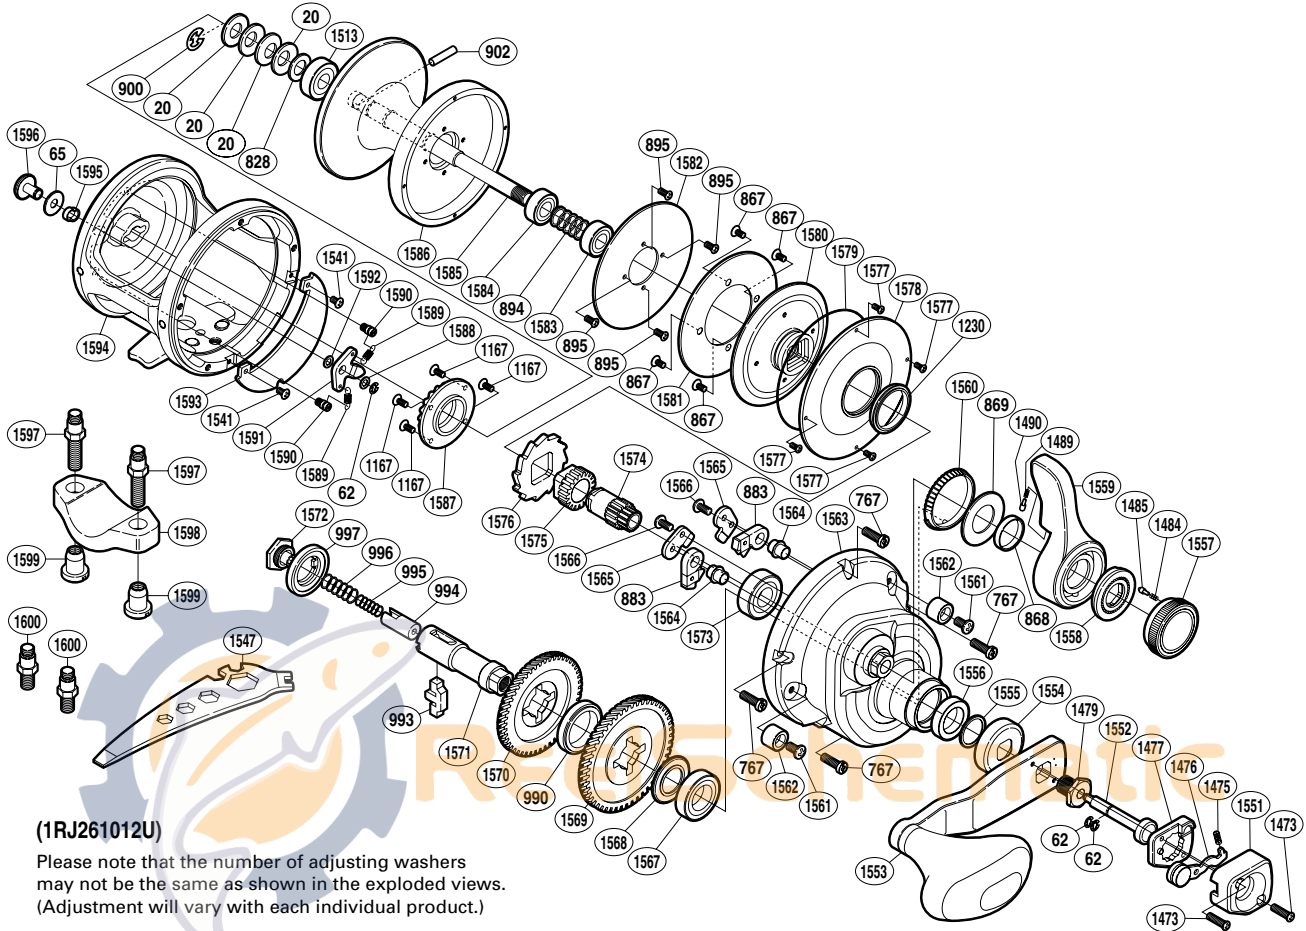

## TAC-12II

(1RJ261012U)

Please note that the number of adjusting washers may not be the same as shown in the exploded views. (Adjustment will vary with each individual product.)

Part No.	Description	Part No.	Description	Part No.	Description
TGT0020	Coned Disc Spring	TGT1490	Lever Click	TGT1577	Screw
TGT0062	E Lock	TGT1513	Ball Bearing	TGT1578	Cooling Shield
TGT0065	Spacer	TGT1541	Screw	TGT1579	O Ring
TGT0767	Screw	TGT1551	Push Button Shield	TGT1580	Pinion Guard
TGT0828	Bearing Thrust Washer	TGT1552	Push LOW Button Shaft	TGT1581	Drag Plate
TGT0867	Screw	TGT1553	Handle	TGT1582	Drag Washer
TGT0868	Lever Thrust Ring	TGT1554	Drive Shaft Shield	TGT1583	Ball Bearing
TGT0869	Washer	TGT1555	Washer	TGT1584	Ball Bearing
TGT0883	Anti-Reverse Pawl	TGT1556	Drive Gear Bushing	TGT1585	Spool Shaft
TGT0894	Pressure Release Spring	TGT1557	Pre-Program Dial	TGT1586	Spool
TGT0895	Screw	TGT1558	Lever Shaft Body	TGT1587	Click Gear Support
TGT0900	E Lock	TGT1559	Drag Control Lever	TGT1588	Spacer
TGT0902	Cross Pin	TGT1560	Lever Click Gear	TGT1589	Click Pawl Spring
TGT0990	Friction Washer	TGT1561	Screw	TGT1590	Click Spring Shaft
TGT0993	Gear Select Cross Bar	TGT1562	Bolt Shield	TGT1591	Click Pawl
TGT0994	Cross Bar Stop	TGT1563	Right Side Plate	TGT1592	Spacer
TGT0995	Drive Shaft Spring B	TGT1564	Anti-Reverse Pawl Pin	TGT1593	Set Plate
TGT0996	Drive Shaft Spring	TGT1565	Anti-Reverse Pawl Keeper	TGT1594	One-Piece Frame
TGT0997	Friction Washer	TGT1566	Screw	TGT1595	Click Switch Cam
TGT1167	Screw	TGT1567	Ball Bearing	TGT1596	Click Button
TGT1230	Waterproof Ring	TGT1568	Drive Gear Washer		
TGT1473	Screw	TGT1569	Drive Gear A		
TGT1475	Slide Plate Spring	TGT1570	Drive Gear B		
TGT1476	Slide Plate	TGT1571	Drive Shaft	TGT1597	Rod Clamp Bolt (accessory)
TGT1477	Handle Bolt Plate	TGT1572	Drive Shaft Screw	TGT1598	Rod Clamp (accessory)
TGT1479	Handle Bolt	TGT1573	Ball Bearing	TGT1599	Rod Clamp Nut (accessory)
TGT1484	Click Spring	TGT1574	Pinion Gear A	TGT1600	Rod Clamp Bolt S (accessory)
TGT1485	Click Pin	TGT1575	Pinion Gear B		
TGT1489	Lever Click Shoe	TGT1576	Anti-Reverse Ratchet	TGT1547	Wrench (accessory)