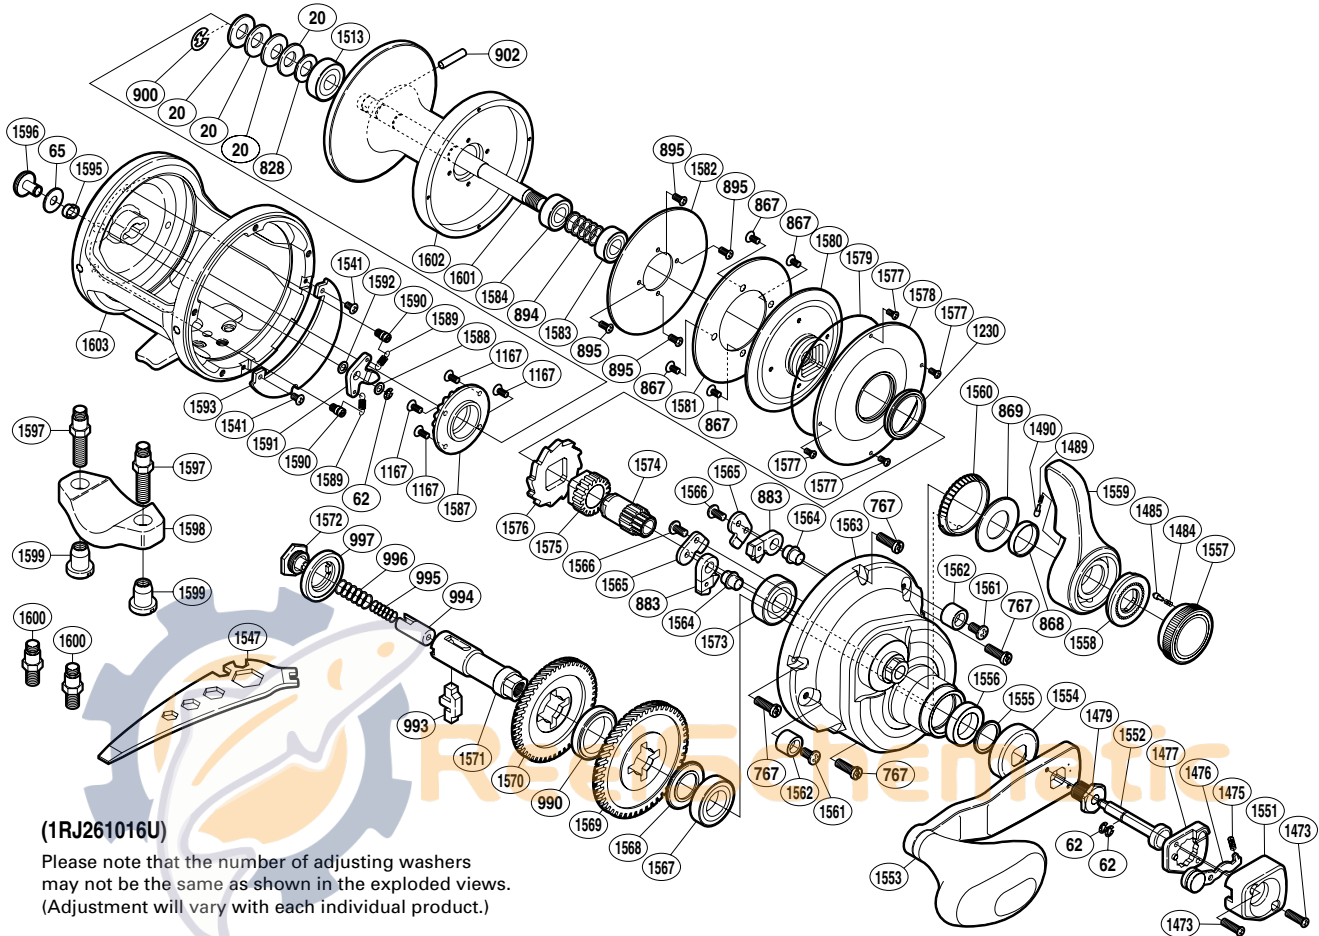

SHIMANO

TALICA SA-RB

TAC-16II

(1RJ261016U)

Please note that the number of adjusting washers may not be the same as shown in the exploded views. (Adjustment will vary with each individual product.)

Part No.	Description	Part No.	Description	Part No.	Description
TGT0020	Coned Disc Spring	TGT1490	Lever Click	TGT1577	Screw
TGT0062	E Lock	TGT1513	Ball Bearing	TGT1578	Cooling Shield
TGT0065	Spacer	TGT1541	Screw	TGT1579	O Ring
TGT0767	Screw	TGT1551	Push Button Shield	TGT1580	Pinion Guard
TGT0828	Bearing Thrust Washer	TGT1552	Push LOW Button Shaft	TGT1581	Drag Plate
TGT0867	Screw	TGT1553	Handle	TGT1582	Drag Washer
TGT0868	Lever Thrust Ring	TGT1554	Drive Shaft Shield	TGT1583	Ball Bearing
TGT0869	Washer	TGT1555	Washer	TGT1584	Ball Bearing
TGT0883	Anti-Reverse Pawl	TGT1556	Drive Gear Bushing	TGT1587	Click Gear Support
TGT0894	Pressure Release Spring	TGT1557	Pre-Program Dial	TGT1588	Spacer
TGT0895	Screw	TGT1558	Lever Shaft Body	TGT1589	Click Pawl Spring
TGT0900	E Lock	TGT1559	Drag Control Lever	TGT1590	Click Spring Shaft
TGT0902	Cross Pin	TGT1560	Lever Click Gear	TGT1591	Click Pawl
TGT0990	Friction Washer	TGT1561	Screw	TGT1592	Spacer
TGT0993	Gear Select Cross Bar	TGT1562	Bolt Shield	TGT1593	Set Plate
TGT0994	Cross Bar Stop	TGT1563	Right Side Plate	TGT1595	Click Switch Cam
TGT0995	Drive Shaft Spring B	TGT1564	Anti-Reverse Pawl Pin	TGT1596	Click Button
TGT0996	Drive Shaft Spring	TGT1565	Anti-Reverse Pawl Keeper	TGT1601	Spool Shaft
TGT0997	Friction Washer	TGT1566	Screw	TGT1602	Spool
TGT1167	Screw	TGT1567	Ball Bearing	TGT1603	One-Piece Frame
TGT1230	Waterproof Ring	TGT1568	Drive Gear Washer		
TGT1473	Screw	TGT1569	Drive Gear A		
TGT1475	Slide Plate Spring	TGT1570	Drive Gear B		
TGT1476	Slide Plate	TGT1571	Drive Shaft	TGT1597	Rod Clamp Bolt (accessory)
TGT1477	Handle Bolt Plate	TGT1572	Drive Shaft Screw	TGT1598	Rod Clamp (accessory)
TGT1479	Handle Bolt	TGT1573	Ball Bearing	TGT1599	Rod Clamp Nut (accessory)
TGT1484	Click Spring	TGT1574	Pinion Gear A	TGT1600	Rod Clamp Bolt S (accessory)
TGT1485	Click Pin	TGT1575	Pinion Gear B		
TGT1489	Lever Click Shoe	TGT1576	Anti-Reverse Ratchet	TGT1547	Wrench (accessory)