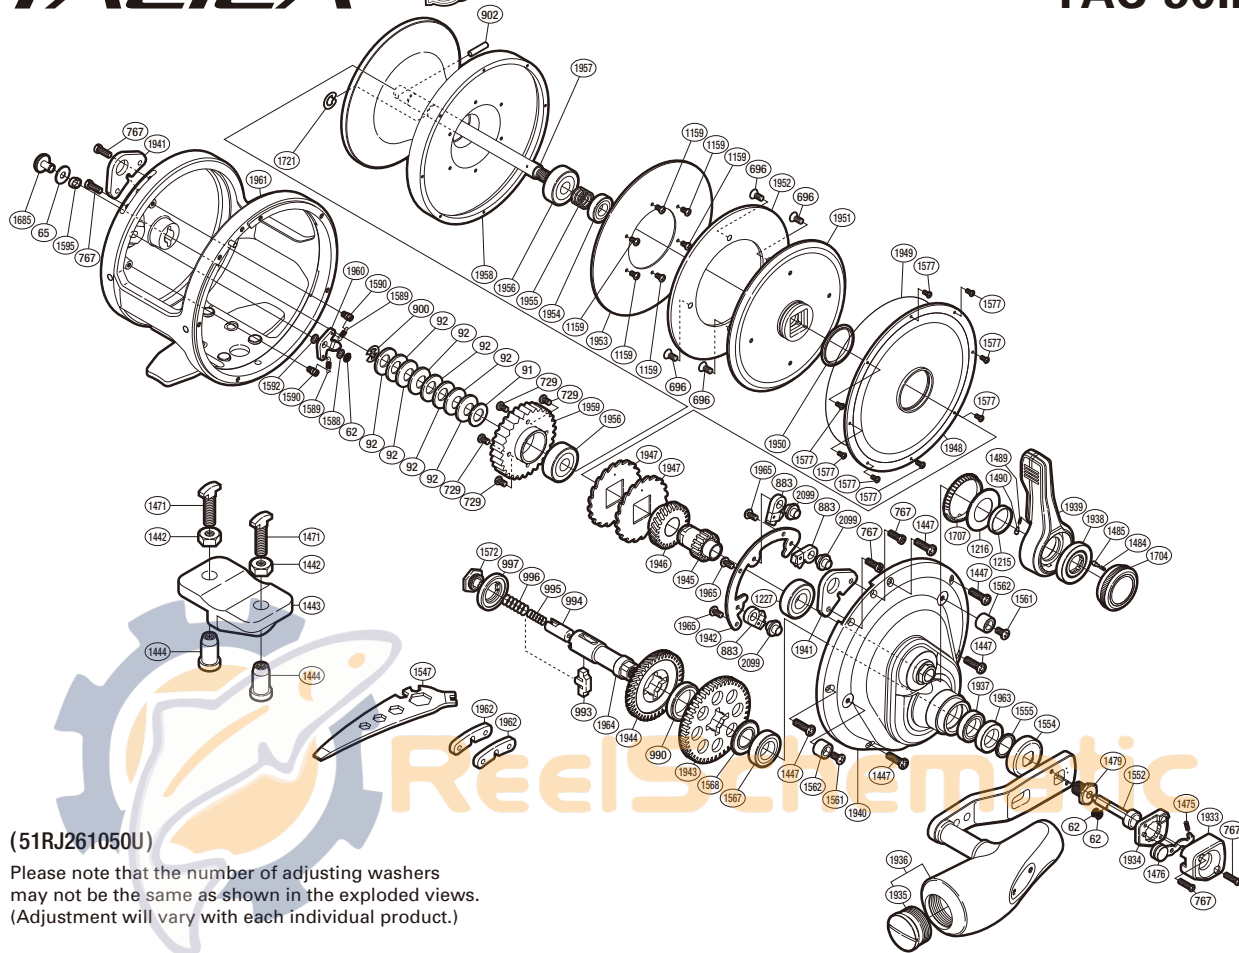

SHIMANO

TALICA S-A-RB

TAC-50II

(51RJ261050U)

Please note that the number of adjusting washers may not be the same as shown in the exploded views. (Adjustment will vary with each individual product.)

Part No.	Description	Part No.	Description	Part No.	Description
TGT0062	E Lock	TGT1554	Drive Shaft Shield	TGT1945	Pinion Gear A
TGT0065	Spacer	TGT1555	Washer	TGT1946	Pinion Gear B
TGT0091	Bearing Thrust Washer	TGT1561	Screw	TGT1947	Anti-Reverse Ratchet
TGT0092	Coned Disc Spring	TGT1562	Bolt Shield	TGT1948	Cooling Shield
TGT0696	Screw	TGT1567	Ball Bearing	TGT1949	O Ring
TGT0729	Screw	TGT1568	Drive Gear Washer	TGT1950	Waterproof Ring
TGT0767	Screw	TGT1572	Drive Shaft Screw	TGT1951	Pinion Guard
TGT0883	Anti-Reverse Pawl	TGT1577	Screw	TGT1952	Drag Plate
TGT0900	E Lock	TGT1588	Spacer	TGT1953	Drag Washer
TGT0902	Cross Pin	TGT1589	Click Pawl Spring	TGT1954	Ball Bearing
TGT0990	Friction Washer	TGT1590	Click Spring Shaft	TGT1955	Pressure Plate Spring
TGT0993	Gear Select Cross Bar	TGT1592	Spacer	TGT1956	Ball Bearing
TGT0994	Cross Bar Stop	TGT1595	Click Switch Cam	TGT1957	Spool Shaft
TGT0995	Drive Shaft Spring B	TGT1685	Click Button	TGT1958	Spool
TGT0996	Drive Shaft Spring	TGT1704	Pre-Program Dial	TGT1959	Click Gear
TGT0997	Friction Washer	TGT1707	Lever Click Gear	TGT1960	Click Pawl
TGT1159	Screw	TGT1721	C Lock	TGT1961	One-Piece Frame
TGT1215	Lever Thrust Ring	TGT1933	Push Button Shield	TGT1963	Drive Gear Bushing
TGT1216	Washer	TGT1934	Handle Bolt Plate	TGT1964	Drive Shaft
TGT1227	Ball Bearing	TGT1935	Handle Knob Bushing	TGT1965	Screw
TGT1447	Screw	TGT1936	Handle Assembly	TGT2099	Anti-Reverse Pawl Pin
TGT1475	Slide Plate Spring	TGT1937	Ball Bearing		
TGT1476	Slide Plate	TGT1938	Lever Shaft Body	TGT1442	Rod Clamp Nut B (accessory)
TGT1479	Handle Bolt	TGT1939	Drag Control Lever	TGT1443	Rod Clamp (accessory)
TGT1484	Click Spring	TGT1940	Right Side Plate	TGT1444	Rod Clamp Nut A (accessory)
TGT1485	Click Pin	TGT1941	Harness Lug	TGT1471	Rod Clamp Bolt (accessory)
TGT1489	Lever Click Shoe	TGT1942	Anti-Reverse Pawl Keeper		
TGT1490	Lever Click	TGT1943	Drive Gear A	TGT1547	Wrench (accessory)
TGT1552	Push Low Button Shaft	TGT1944	Drive Gear B	TGT1962	Harness Lug Plug (accessory)