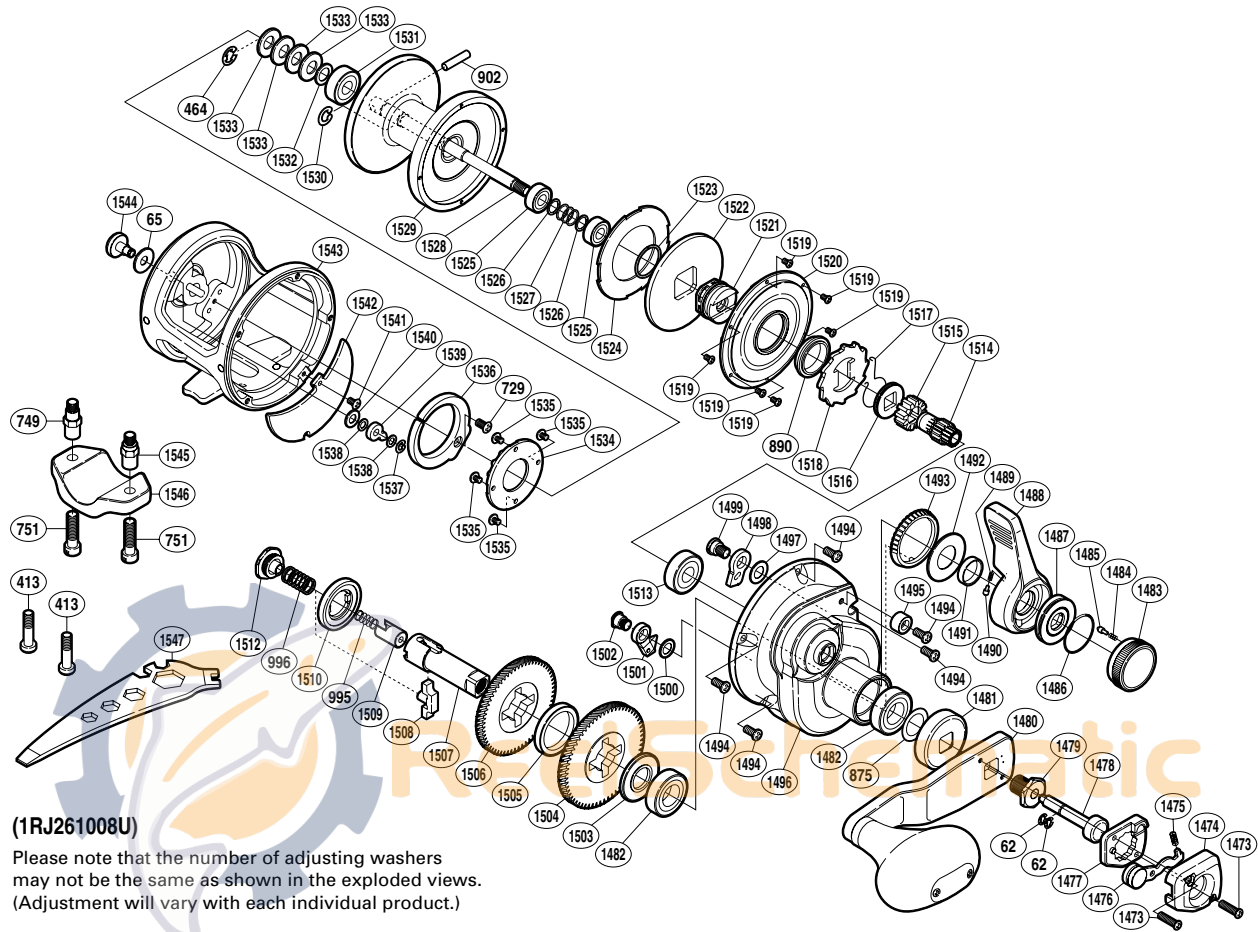

SHIMANO

TALICA SA-RB

TAC-8II

(1RJ261008U)

Please note that the number of adjusting washers may not be the same as shown in the exploded views. (Adjustment will vary with each individual product.)

Part No.	Description	Part No.	Description	Part No.	Description
TGT0062	E Lock	TGT1494	Screw	TGT1525	Ball Bearing
TGT0065	Spacer	TGT1495	Bolt Shield	TGT1526	Washer
TGT0464	E Lock	TGT1496	Right Side Plate	TGT1527	Pressure Release Spring
TGT0729	Screw	TGT1497	Washer	TGT1528	Spool Shaft
TGT0875	Washer	TGT1498	Anti-Reverse Pawl	TGT1529	Spool
TGT0890	Waterproof Ring	TGT1499	Anti-Reverse Pawl Pin	TGT1530	C Lock
TGT0902	Cross Pin	TGT1500	Washer	TGT1531	Ball Bearing
TGT0995	Drive Shaft Spring B	TGT1501	Anti-Reverse Pawl	TGT1532	Washer
TGT0996	Drive Shaft Spring	TGT1502	Anti-Reverse Pawl Pin	TGT1533	Coned Disc Spring
TGT1473	Screw	TGT1503	Drive Gear Washer	TGT1534	Click Gear
TGT1474	Push Button Shield	TGT1504	Drive Gear A	TGT1535	Screw
TGT1475	Slide Plate Spring	TGT1505	Drive Gear Washer	TGT1536	Click Spring
TGT1476	Slide Plate	TGT1506	Drive Gear B	TGT1537	C Lock
TGT1477	Handle Bolt Plate	TGT1507	Drive Shaft	TGT1538	Washer
TGT1478	Push LOW Button Shaft	TGT1508	Gear Select Cross Bar	TGT1539	Click Pawl
TGT1479	Handle Bolt	TGT1509	Cross Bar Stop	TGT1540	Spacer
TGT1480	Handle	TGT1510	Drive Gear Washer	TGT1541	Screw
TGT1481	Drive Shaft Shield	TGT1512	Drive Shaft Screw	TGT1542	Set Plate
TGT1482	Ball Bearing	TGT1513	Ball Bearing	TGT1543	One-Piece Frame
TGT1483	Pre-Program Dial	TGT1514	Pinion Gear A	TGT1544	Click Button
TGT1484	Click Spring	TGT1515	Pinion Gear B		
TGT1485	Click Pin	TGT1516	Anti-Reverse Pawl Spring Holder		
TGT1486	O Ring	TGT1517	Anti-Reverse Pawl Spring		
TGT1487	Lever Shaft Body	TGT1518	Anti-Reverse Ratchet	TGT0413	Rod Clamp Bolt (accessory)
TGT1488	Drag Control Lever	TGT1519	Screw	TGT0749	Rod Clamp Nut (accessory)
TGT1489	Lever Click Shoe	TGT1520	Cooling Shield	TGT0751	Rod Clamp Bolt (accessory)
TGT1490	Lever Click	TGT1521	Pinion Guard	TGT1545	Rod Clamp Nut (accessory)
TGT1491	Lever Thrust Ring	TGT1522	Drag Plate	TGT1546	Rod Clamp (accessory)
TGT1492	Washer	TGT1523	Seal Lock		
TGT1493	Lever Click Gear	TGT1524	Drag Washer	TGT1547	Wrench (accessory)