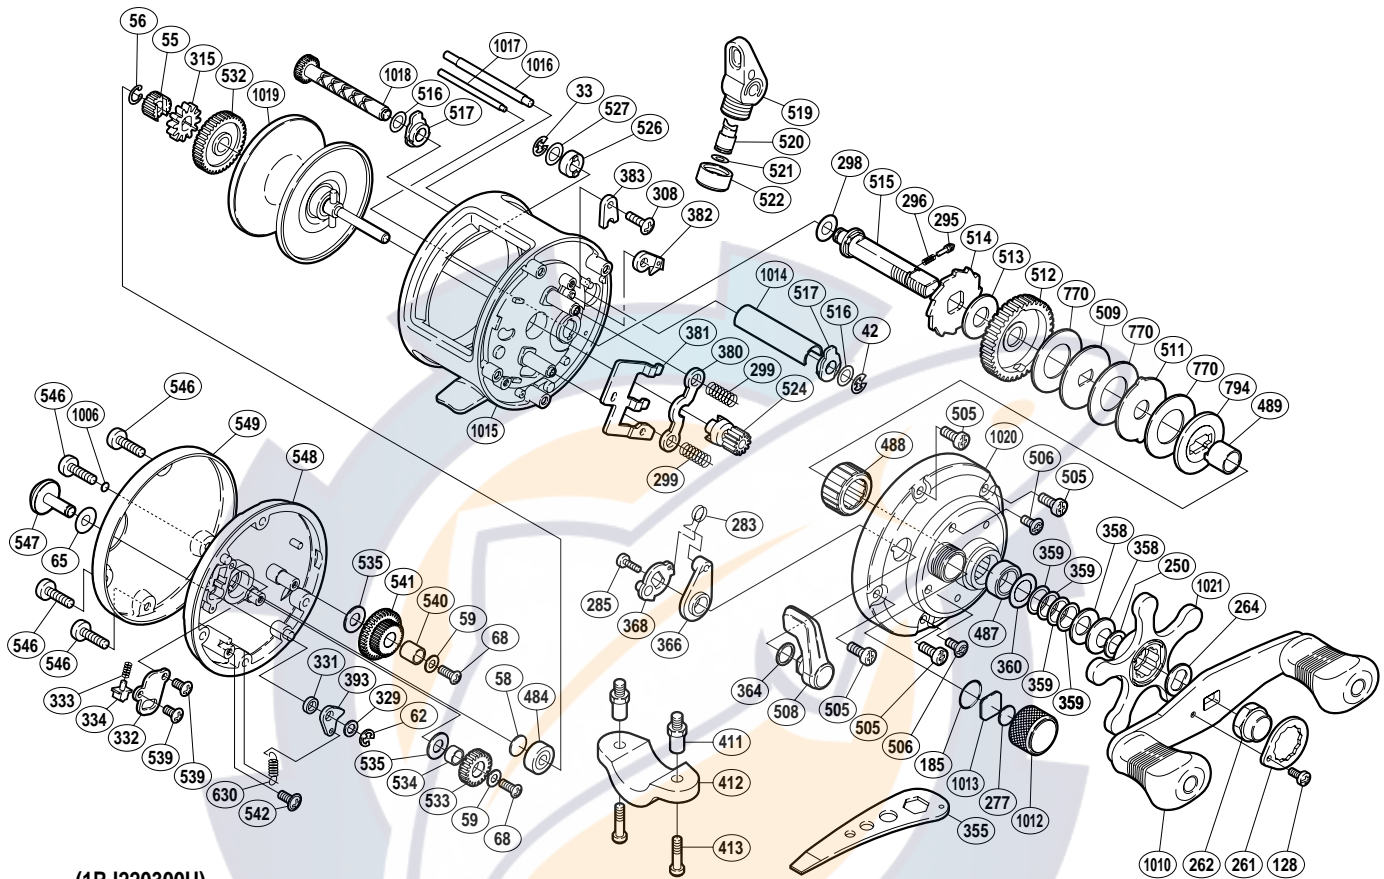

## TEK-300

(1RJ220300U)

Part No.	Description	Part No.	Description	Part No.	Description
TGT0033	E Lock	TGT0364	Smoother	TGT0534	Idle Gear B Support
TGT0042	E Lock	TGT0366	Eccentric Cam Bushing	TGT0535	Spacer
TGT0055	Idle Gear A	TGT0368	Clutch Cam	TGT0539	Screw
TGT0056	C Lock	TGT0380	Yoke	TGT0540	Idle Gear D Support
TGT0058	Spacer B	TGT0381	Yoke Plate	TGT0541	Idle Gear D
TGT0059	Lock Washer	TGT0382	Anti-Reverse Pawl	TGT0542	Screw
TGT0062	E Lock	TGT0383	Anti-Reverse Pawl Keeper	TGT0546	Screw
TGT0065	Washer	TGT0393	Click Pawl	TGT0547	Click Button
TGT0068	Screw	TGT0484	Ball Bearing	TGT0548	Left Side Plate
TGT0128	Screw	TGT0487	Ball Bearing	TGT0549	Left Side Plate Cover
TGT0185	O Ring	TGT0488	Roller Clutch Bearing	TGT0630	Click Pawl Spring
TGT0250	Washer	TGT0489	Roller Clutch Inner Tube	TGT0770	Drag Washer
TGT0261	Handle Nut Plate	TGT0505	Screw	TGT0794	Key Washer
TGT0262	Handle Nut	TGT0506	Screw	TGT1006	Spacer
TGT0264	Drive Shaft Shield	TGT0508	Clutch Lever	TGT1010	Handle Assembly
TGT0277	Cast Control Spacer	TGT0509	Key Washer	TGT1012	Cast Control Cap
TGT0283	Clutch Spring	TGT0511	Eared Washer	TGT1013	Spool Tension Spacer
TGT0285	Screw	TGT0512	Drive Gear	TGT1014	Level Wind Guard
TGT0295	Click Pin	TGT0513	Drag Washer	TGT1015	One-Piece Frame
TGT0296	Click Spring	TGT0514	Anti-Reverse Ratchet	TGT1016	Stabilizer Bar A
TGT0298	Washer	TGT0515	Drive Shaft	TGT1017	Stabilizer Bar B
TGT0299	Yoke Spring	TGT0516	Washer	TGT1018	Worm Shaft
TGT0308	Screw	TGT0517	Worm Bushing	TGT1019	Spool Assembly
TGT0315	Click Gear	TGT0519	Line Guide	TGT1020	Right Side Plate
TGT0329	Spacer	TGT0520	Line Guide Pawl	TGT1021	Star Drag
TGT0331	Click Pawl Spacer	TGT0521	Spacer		
TGT0332	Click Spring Retainer	TGT0522	Pawl Cap		
TGT0333	Click Spring	TGT0524	Pinion Gear	TGT0411	Rod Clamp Nut (accessory)
TGT0334	Click Spring Holder	TGT0526	Drive Shaft Bushing	TGT0412	Rod Clamp (accessory)
TGT0358	Coned Disc Spring	TGT0527	Spacer	TGT0413	Rod Clamp Bolt (accessory)
TGT0359	Washer	TGT0532	Counter Gear A		
TGT0360	Bearing Seal	TGT0533	Idle Gear B	TGT0355	Wrench (accessory)