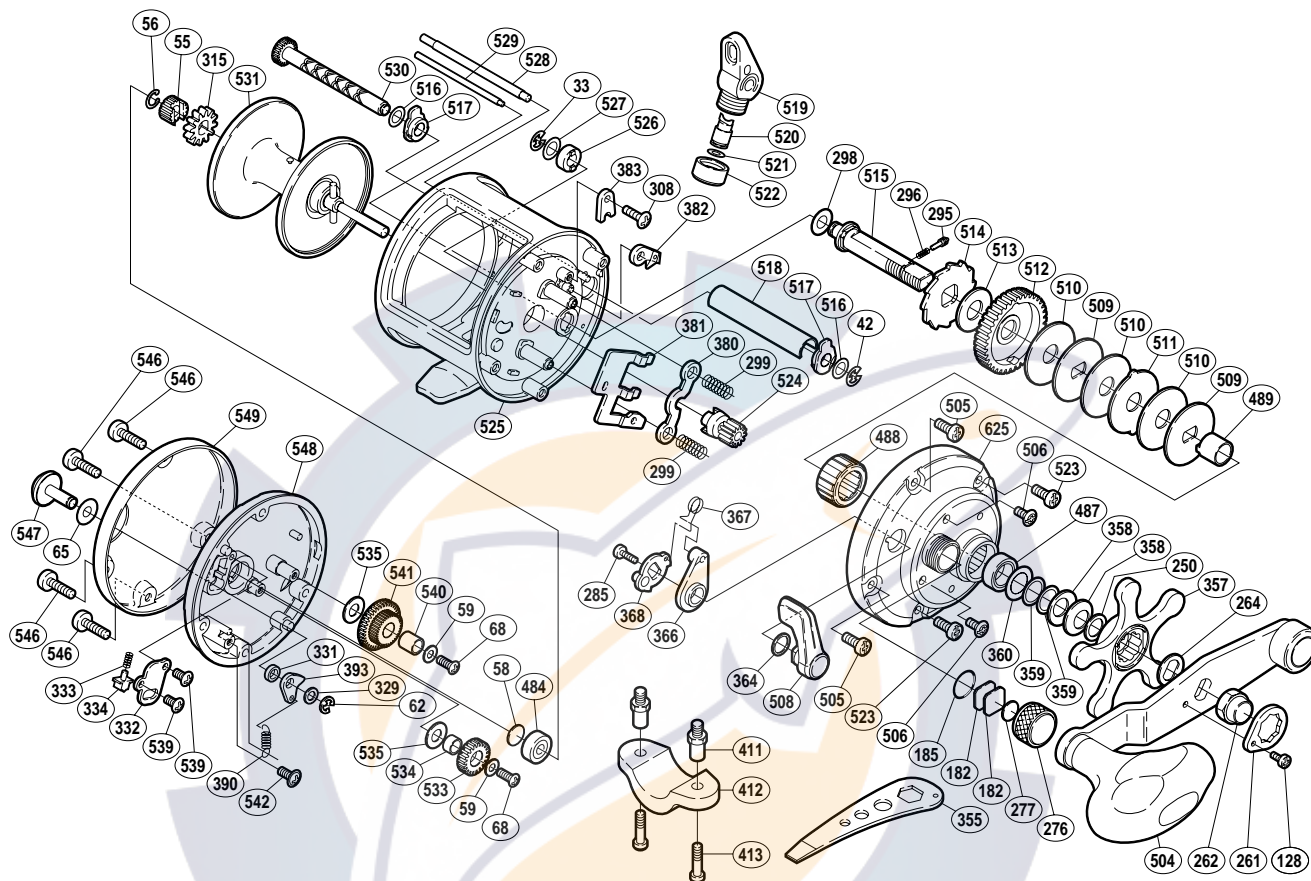

## TEK-500

Part No.	Description	Part No.	Description	Part No.	Description
TGT0033	Drive Shaft Retainer	TGT0358	Drag Spring Washer (8L)	TGT0519	Line Guide
TGT0042	Worm Shaft Retainer	TGT0359	Bearing Thrust Washer	TGT0520	Line Guide Pawl
TGT0055	Idle Gear "A"	TGT0360	Bearing Seal	TGT0521	Spacer
TGT0056	Idle Gear "A" Retainer	TGT0364	Smoother	TGT0522	Pawl Cap
TGT0058	Spacer "B"	TGT0366	Eccentric Cam Bushing	TGT0523	Right Side Plate Screw (C)
TGT0059	Lock Washer	TGT0367	Clutch Spring	TGT0524	Pinion Gear
TGT0062	Click Pawl Retainer	TGT0368	Clutch Cam	TGT0525	One-Piece Frame
TGT0065	Spacer (A)	TGT0380	Yoke	TGT0526	Drive Shaft Bushing
TGT0068	Idle Gear Screw	TGT0381	Yoke Plate	TGT0527	Drive Shaft Washer (A)
TGT0128	Handle Nut Plate Screw	TGT0382	Anti-Reverse Pawl	TGT0528	Stabilizer Bar "A"
TGT0182	Cast Control Spacer (A)	TGT0383	Anti-Reverse Pawl Keeper	TGT0529	Stabilizer Bar "B"
TGT0185	"O" Ring	TGT0390	Click Pawl Spring	TGT0530	Worm Shaft
TGT0250	Star Drag Washer	TGT0393	Click Pawl	TGT0531	Spool Assembly
TGT0261	Handle Nut Plate	TGT0484	Ball Bearing	TGT0533	Idle Gear "B"
TGT0262	Handle Nut	TGT0487	Ball Bearing	TGT0534	Idle Gear "B" Support
TGT0264	Drive Shaft Shield	TGT0488	Roller Clutch Bearing	TGT0535	Spacer "A"
TGT0276	Cast Control Cap	TGT0489	Roller Clutch Inner Tube	TGT0539	Click Spring Retainer Screw
TGT0277	Cast Control Spacer (B)	TGT0504	Handle Assembly	TGT0540	Idle Gear "D" Support
TGT0285	Clutch Lever Screw	TGT0505	Right Side Plate Screw (A)	TGT0541	Idle Gear "D"
TGT0295	Click Pin	TGT0506	Right Side Plate Screw (B)	TGT0542	Click Pawl Spring Screw
TGT0296	Click Spring	TGT0508	Clutch Lever	TGT0546	Left Side Plate Screw
TGT0298	Drive Shaft Washer (B)	TGT0509	Key Washer (B)	TGT0547	Click Button
TGT0299	Yoke Spring	TGT0510	Drag Washer (B)	TGT0548	Left Side Plate
TGT0308	Anti-Reverse Pawl Screw	TGT0511	Eared Washer (A)	TGT0549	Left Side Plate Cover
TGT0315	Click Gear	TGT0512	Drive Gear	TGT0625	Right Side Plate
TGT0329	Spacer (B)	TGT0513	Drag Washer (A)		
TGT0331	Click Pawl Spacer	TGT0514	Anti-Reverse Ratchet	TGT0411	Rod Clamp Nut (accessory)
TGT0332	Click Spring Retainer	TGT0515	Drive Shaft	TGT0412	Rod Clamp (accessory)
TGT0333	Click Spring	TGT0516	Worm Shaft Spacer	TGT0413	Rod Clamp Bolt (accessory)
TGT0334	Click Spring Holder	TGT0517	Worm Bushing		
TGT0357	Star Drag	TGT0518	Level Wind Guard	TGT0355	Wrench (accessory)