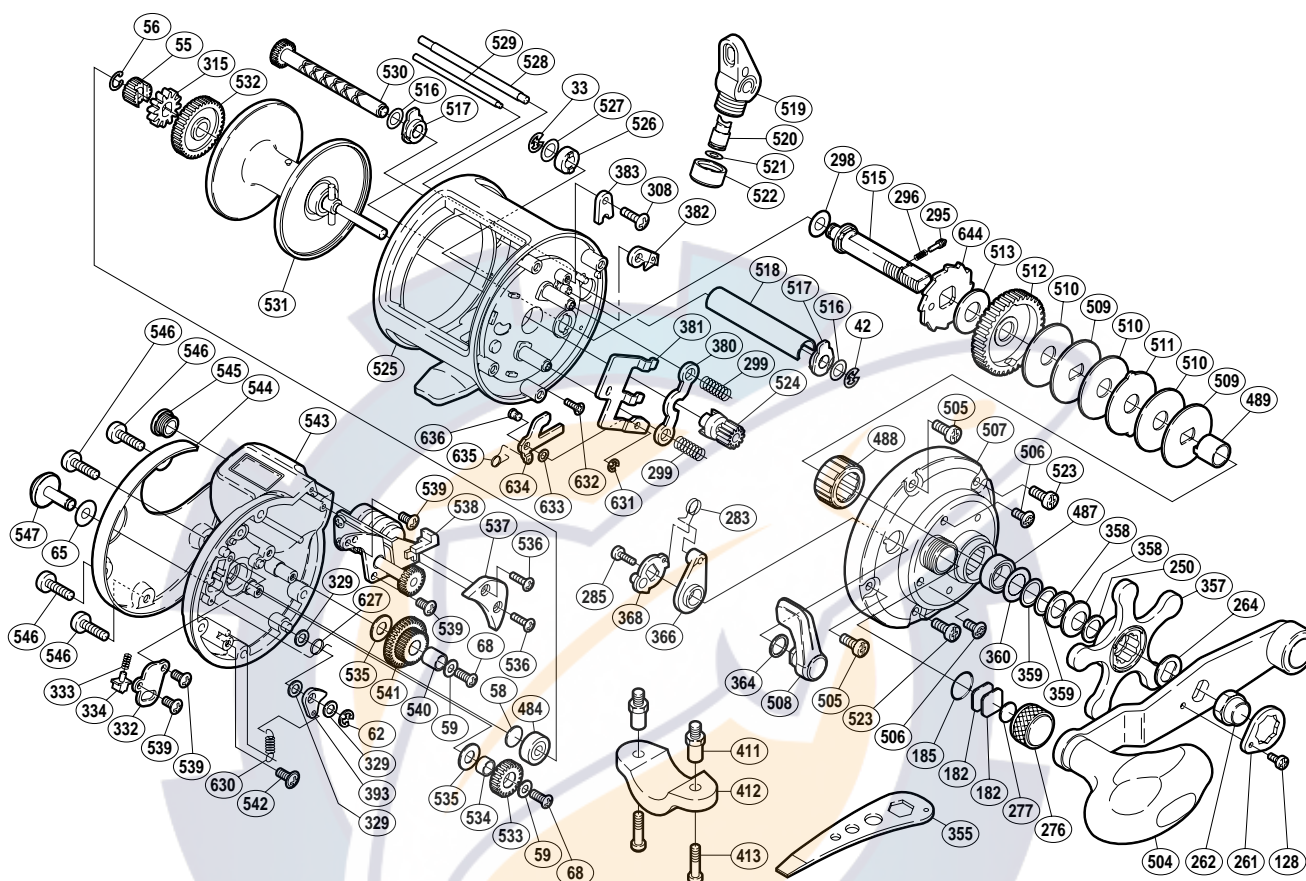

## TEK-500LC

Part No.	Description	Part No.	Description	Part No.	Description
TGT0033	Drive Shaft Retainer	TGT0366	Eccentric Cam Bushing	TGT0529	Stabilizer Bar "B"
TGT0042	Worm Shaft Retainer	TGT0368	Clutch Cam	TGT0530	Worm Shaft
TGT0055	Idle Gear "A"	TGT0380	Yoke	TGT0531	Spool Assembly
TGT0056	Idle Gear "A" Retainer	TGT0381	Yoke Plate	TGT0532	Counter Gear "A"
TGT0058	Spacer "B"	TGT0382	Anti-Reverse Pawl	TGT0533	Idle Gear "B"
TGT0059	Lock Washer	TGT0383	Anti-Reverse Pawl Keeper	TGT0534	Idle Gear "B" Support
TGT0062	Click Pawl Retainer	TGT0393	Click Pawl	TGT0535	Spacer "A"
TGT0065	Spacer (A)	TGT0484	Ball Bearing	TGT0536	Left Side Plate Seal Screw
TGT0068	Idle Gear Screw	TGT0487	Ball Bearing	TGT0537	Left Side Plate Seal
TGT0128	Handle Nut Plate Screw	TGT0488	Roller Clutch Bearing	TGT0538	Counter Assembly
TGT0182	Cast Control Spacer (A)	TGT0489	Roller Clutch Inner Tube	TGT0539	Multi-Purpose Screw
TGT0185	"O" Ring	TGT0504	Handle Assembly	TGT0540	Idle Gear "D" Support
TGT0250	Star Drag Washer	TGT0505	Right Side Plate Screw (A)	TGT0541	Idle Gear "D"
TGT0261	Handle Nut Plate	TGT0506	Right Side Plate Screw (B)	TGT0542	Click Pawl Spring Screw
TGT0262	Handle Nut	TGT0507	Right Side Plate	TGT0543	Left Side Plate
TGT0264	Drive Shaft Shield	TGT0508	Clutch Lever	TGT0544	Left Side Plate Cover
TGT0276	Cast Control Cap	TGT0509	Key Washer (B)	TGT0545	Maintenance Cap
TGT0277	Cast Control Spacer (B)	TGT0510	Drag Washer (B)	TGT0546	Left Side Plate Screw
TGT0283	Clutch Spring	TGT0511	Eared Washer (A)	TGT0547	Click Button
TGT0285	Clutch Lever Screw	TGT0512	Drive Gear	TGT0627	Click Force Spring
TGT0295	Click Pin	TGT0513	Drag Washer (A)	TGT0630	Click Pawl Spring
TGT0296	Click Spring	TGT0515	Drive Shaft	TGT0631	Clutch Pawl Retainer
TGT0298	Drive Shaft Washer (B)	TGT0516	Worm Shaft Spacer	TGT0632	Yoke Plate Screw
TGT0299	Yoke Spring	TGT0517	Worm Bushing	TGT0633	Adjusting Washer
TGT0308	Anti-Reverse Pawl Screw	TGT0518	Level Wind Guard	TGT0634	Clutch Pawl
TGT0315	Click Gear	TGT0519	Line Guide	TGT0635	Clutch Pawl Spring
TGT0329	Spacer (B)	TGT0520	Line Guide Pawl	TGT0636	Clutch Pawl Pin
TGT0332	Click Spring Retainer	TGT0521	Spacer	TGT0644	Anti-Reverse Ratchet
TGT0333	Click Spring	TGT0522	Pawl Cap		
TGT0334	Click Spring Holder	TGT0523	Right Side Plate Screw (C)		
TGT0357	Star Drag	TGT0524	Pinion Gear	TGT0411	Rod Clamp Nut (accessory)
TGT0358	Drag Spring Washer (8L)	TGT0525	One-Piece Frame	TGT0412	Rod Clamp (accessory)
TGT0359	Bearing Thrust Washer	TGT0526	Drive Shaft Bushing	TGT0413	Rod Clamp Bolt (accessory)
TGT0360	Bearing Seal	TGT0527	Drive Shaft Washer (A)		
TGT0364	Smoother	TGT0528	Stabilizer Bar "A"	TGT0355	Wrench (accessory)