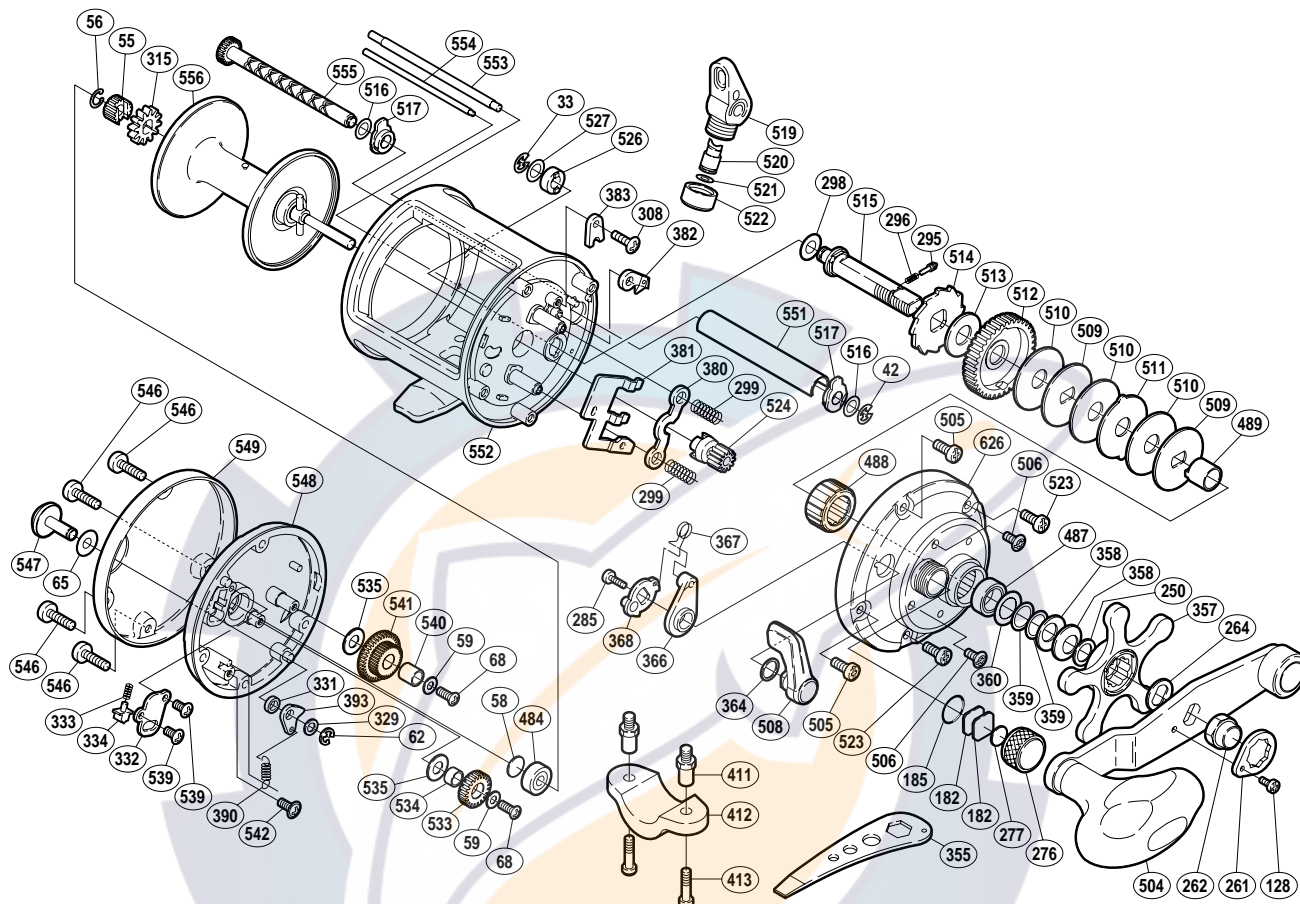

SHIMANO®

TEKOTA

TEK-600

Part No.	Description	Part No.	Description	Part No.	Description
TGT0033	Drive Shaft Retainer	TGT0358	Drag Spring Washer (8L)	TGT0520	Line Guide Pawl
TGT0042	Worm Shaft Retainer	TGT0359	Bearing Thrust Washer	TGT0521	Spacer
TGT0055	Idle Gear "A"	TGT0360	Bearing Seal	TGT0522	Pawl Cap
TGT0056	Idle Gear "A" Retainer	TGT0364	Smoother	TGT0523	Right Side Plate Screw (C)
TGT0058	Spacer "B"	TGT0366	Eccentric Cam Bushing	TGT0524	Pinion Gear
TGT0059	Lock Washer	TGT0367	Clutch Spring	TGT0526	Drive Shaft Bushing
TGT0062	Click Pawl Retainer	TGT0368	Clutch Cam	TGT0527	Drive Shaft Washer (A)
TGT0065	Spacer (A)	TGT0380	Yoke	TGT0533	Idle Gear "B"
TGT0068	Idle Gear Screw	TGT0381	Yoke Plate	TGT0534	Idle Gear "B" Support
TGT0128	Handle Nut Plate Screw	TGT0382	Anti-Reverse Pawl	TGT0535	Spacer "A"
TGT0182	Cast Control Spacer (A)	TGT0383	Anti-Reverse Pawl Keeper	TGT0539	Click Spring Retainer Screw
TGT0185	"O" Ring	TGT0390	Click Pawl Spring	TGT0540	Idle Gear "D" Support
TGT0250	Star Drag Washer	TGT0393	Click Pawl	TGT0541	Idle Gear "D"
TGT0261	Handle Nut Plate	TGT0484	Ball Bearing	TGT0542	Click Pawl Spring Screw
TGT0262	Handle Nut	TGT0487	Ball Bearing	TGT0546	Left Side Plate Screw
TGT0264	Drive Shaft Shield	TGT0488	Roller Clutch Bearing	TGT0547	Click Button
TGT0276	Cast Control Cap	TGT0489	Roller Clutch Inner Tube	TGT0548	Left Side Plate
TGT0277	Cast Control Spacer (B)	TGT0504	Handle Assembly	TGT0549	Left Side Plate Cover
TGT0285	Clutch Lever Screw	TGT0505	Right Side Plate Screw (A)	TGT0551	Level Wind Guard
TGT0295	Click Pin	TGT0506	Right Side Plate Screw (B)	TGT0552	One-Piece Frame
TGT0296	Click Spring	TGT0508	Clutch Lever	TGT0553	Stabilizer Bar "A"
TGT0298	Drive Shaft Washer (B)	TGT0509	Key Washer (B)	TGT0554	Stabilizer Bar "B"
TGT0299	Yoke Spring	TGT0510	Drag Washer (B)	TGT0555	Worm Shaft
TGT0308	Anti-Reverse Pawl Screw	TGT0511	Eared Washer (A)	TGT0556	Spool Assembly
TGT0315	Click Gear	TGT0512	Drive Gear	TGT0626	Right Side Plate
TGT0329	Spacer (B)	TGT0513	Drag Washer (A)		
TGT0331	Click Pawl Spacer	TGT0514	Anti-Reverse Ratchet	TGT0411	Rod Clamp Nut (accessory)
TGT0332	Click Spring Retainer	TGT0515	Drive Shaft	TGT0412	Rod Clamp (accessory)
TGT0333	Click Spring	TGT0516	Worm Shaft Spacer	TGT0413	Rod Clamp Bolt (accessory)
TGT0334	Click Spring Holder	TGT0517	Worm Bushing		
TGT0357	Star Drag	TGT0519	Line Guide	TGT0355	Wrench (accessory)