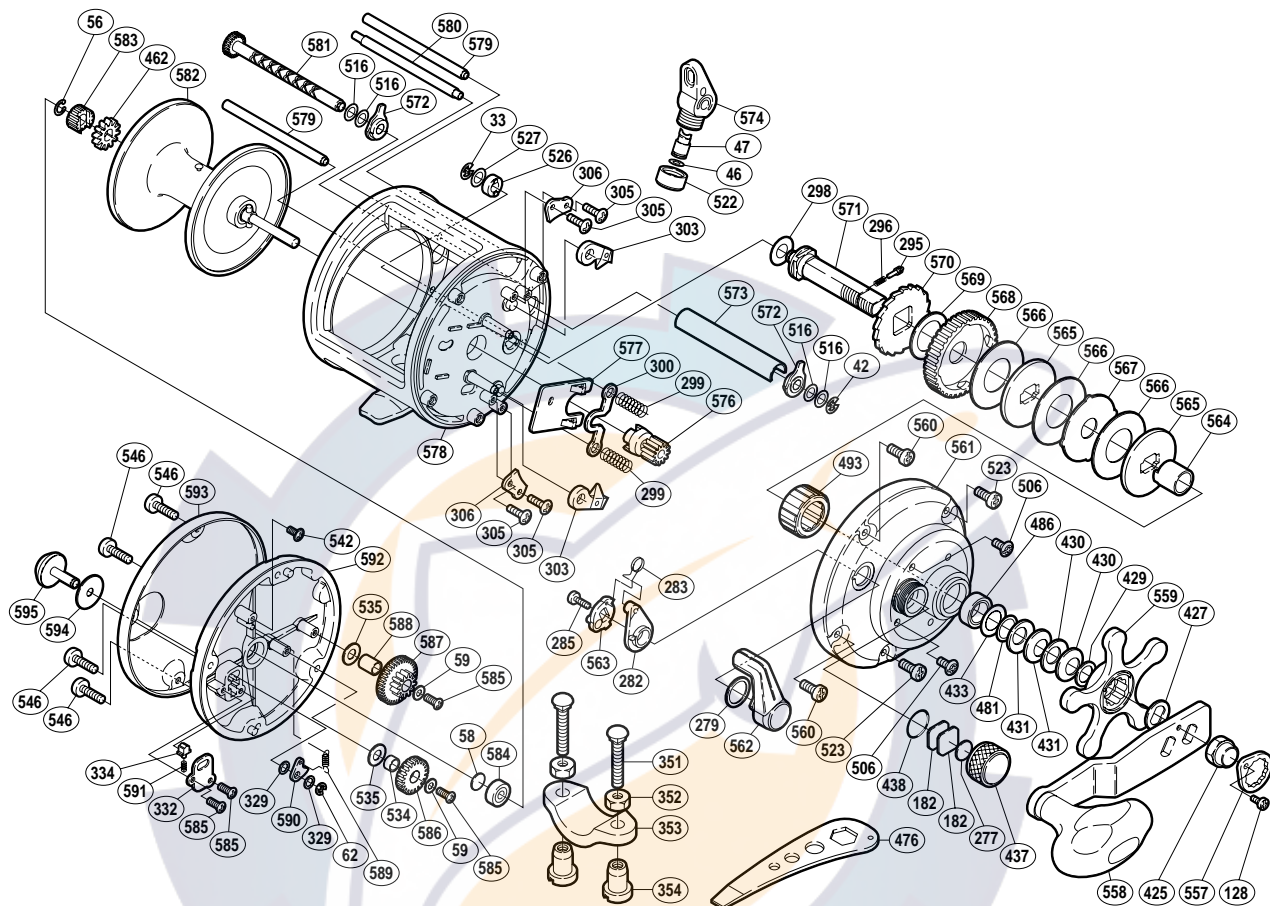

SHIMANO®

TEKOTA

TEK-700

Part No.	Description	Part No.	Description	Part No.	Description
TGT0033	Drive Shaft Retainer	TGT0433	Bearing Seal	TGT0571	Drive Shaft
TGT0042	Worm Shaft Retainer	TGT0437	Cast Control Cap	TGT0572	Worm Bushing
TGT0046	Spacer	TGT0438	"O" Ring	TGT0573	Level Wind Guard
TGT0047	Line Guide Pawl	TGT0462	Click Gear	TGT0574	Line Guide
TGT0056	Idle Gear "A" Retainer	TGT0481	Bearing Thrust Washer	TGT0576	Pinion Gear
TGT0058	Spacer "B"	TGT0486	Ball Bearing	TGT0577	Yoke Plate
TGT0059	Lock Washer	TGT0493	Roller Clutch Bearing	TGT0578	One-Piece Frame
TGT0062	Click Pawl Retainer	TGT0506	Right Side Plate Screw (B)	TGT0579	Stabilizer Bar "A"
TGT0128	Handle Nut Plate Screw	TGT0516	Worm Shaft Spacer	TGT0580	Stabilizer Bar "B"
TGT0182	Cast Control Spacer (A)	TGT0522	Pawl Cap	TGT0581	Stabilizer Bar "B"
TGT0277	Cast Control Spacer (B)	TGT0523	Right Side Plate Screw (C)	TGT0582	Spool Assembly
TGT0279	Smoother	TGT0526	Drive Shaft Bushing	TGT0583	Idle Gear "A"
TGT0282	Eccentric Cam Bushing	TGT0527	Drive Shaft Washer (A)	TGT0584	Ball Bearing
TGT0283	Clutch Spring	TGT0534	Idle Gear "B" Support	TGT0585	Multi-Purpose Screw
TGT0285	Clutch Lever Screw	TGT0535	Spacer "A"	TGT0586	Idle Gear "B"
TGT0295	Click Pin	TGT0542	Click Pawl Spring Screw	TGT0587	Idle Gear "D"
TGT0296	Click Spring	TGT0546	Left Side Plate Screw	TGT0588	Idle Gear "D" Support
TGT0298	Drive Shaft Washer (B)	TGT0557	Handle Nut Plate	TGT0589	Click Pawl Spring
TGT0299	Yoke Spring	TGT0558	Handle Assembly	TGT0590	Click Pawl
TGT0300	Yoke	TGT0559	Star Drag	TGT0591	Click Spring
TGT0303	Anti-Reverse Pawl	TGT0560	Right Side Plate Screw (A)	TGT0592	Left Side Plate
TGT0305	Anti-Reverse Pawl Screw	TGT0561	Right Side Plate	TGT0593	Left Side Plate Cover
TGT0306	Anti-Reverse Pawl Keeper	TGT0562	Clutch Lever	TGT0594	Spacer (A)
TGT0329	Spacer (B)	TGT0563	Clutch Cam	TGT0595	Click Button
TGT0332	Click Spring Retainer	TGT0564	Roller Clutch Inner Tube		
TGT0334	Click Spring Holder	TGT0565	Key Washer	TGT0351	Rod Clamp Bolt (accessory)
TGT0425	Handle Nut	TGT0566	Drag Washer (B)	TGT0352	Rod Clamp Nut (B) (accessory)
TGT0427	Drive Shaft Shield	TGT0567	Eared Washer	TGT0353	Rod Clamp (accessory)
TGT0429	Star Drag Washer	TGT0568	Drive Gear	TGT0354	Rod Clamp Nut (A) (accessory)
TGT0430	Drag Spring Washer (10L)	TGT0569	Drag Washer (A)		
TGT0431	Drag Spring Washer (10H)	TGT0570	Anti-Reverse Ratchet	TGT0476	Wrench (accessory)